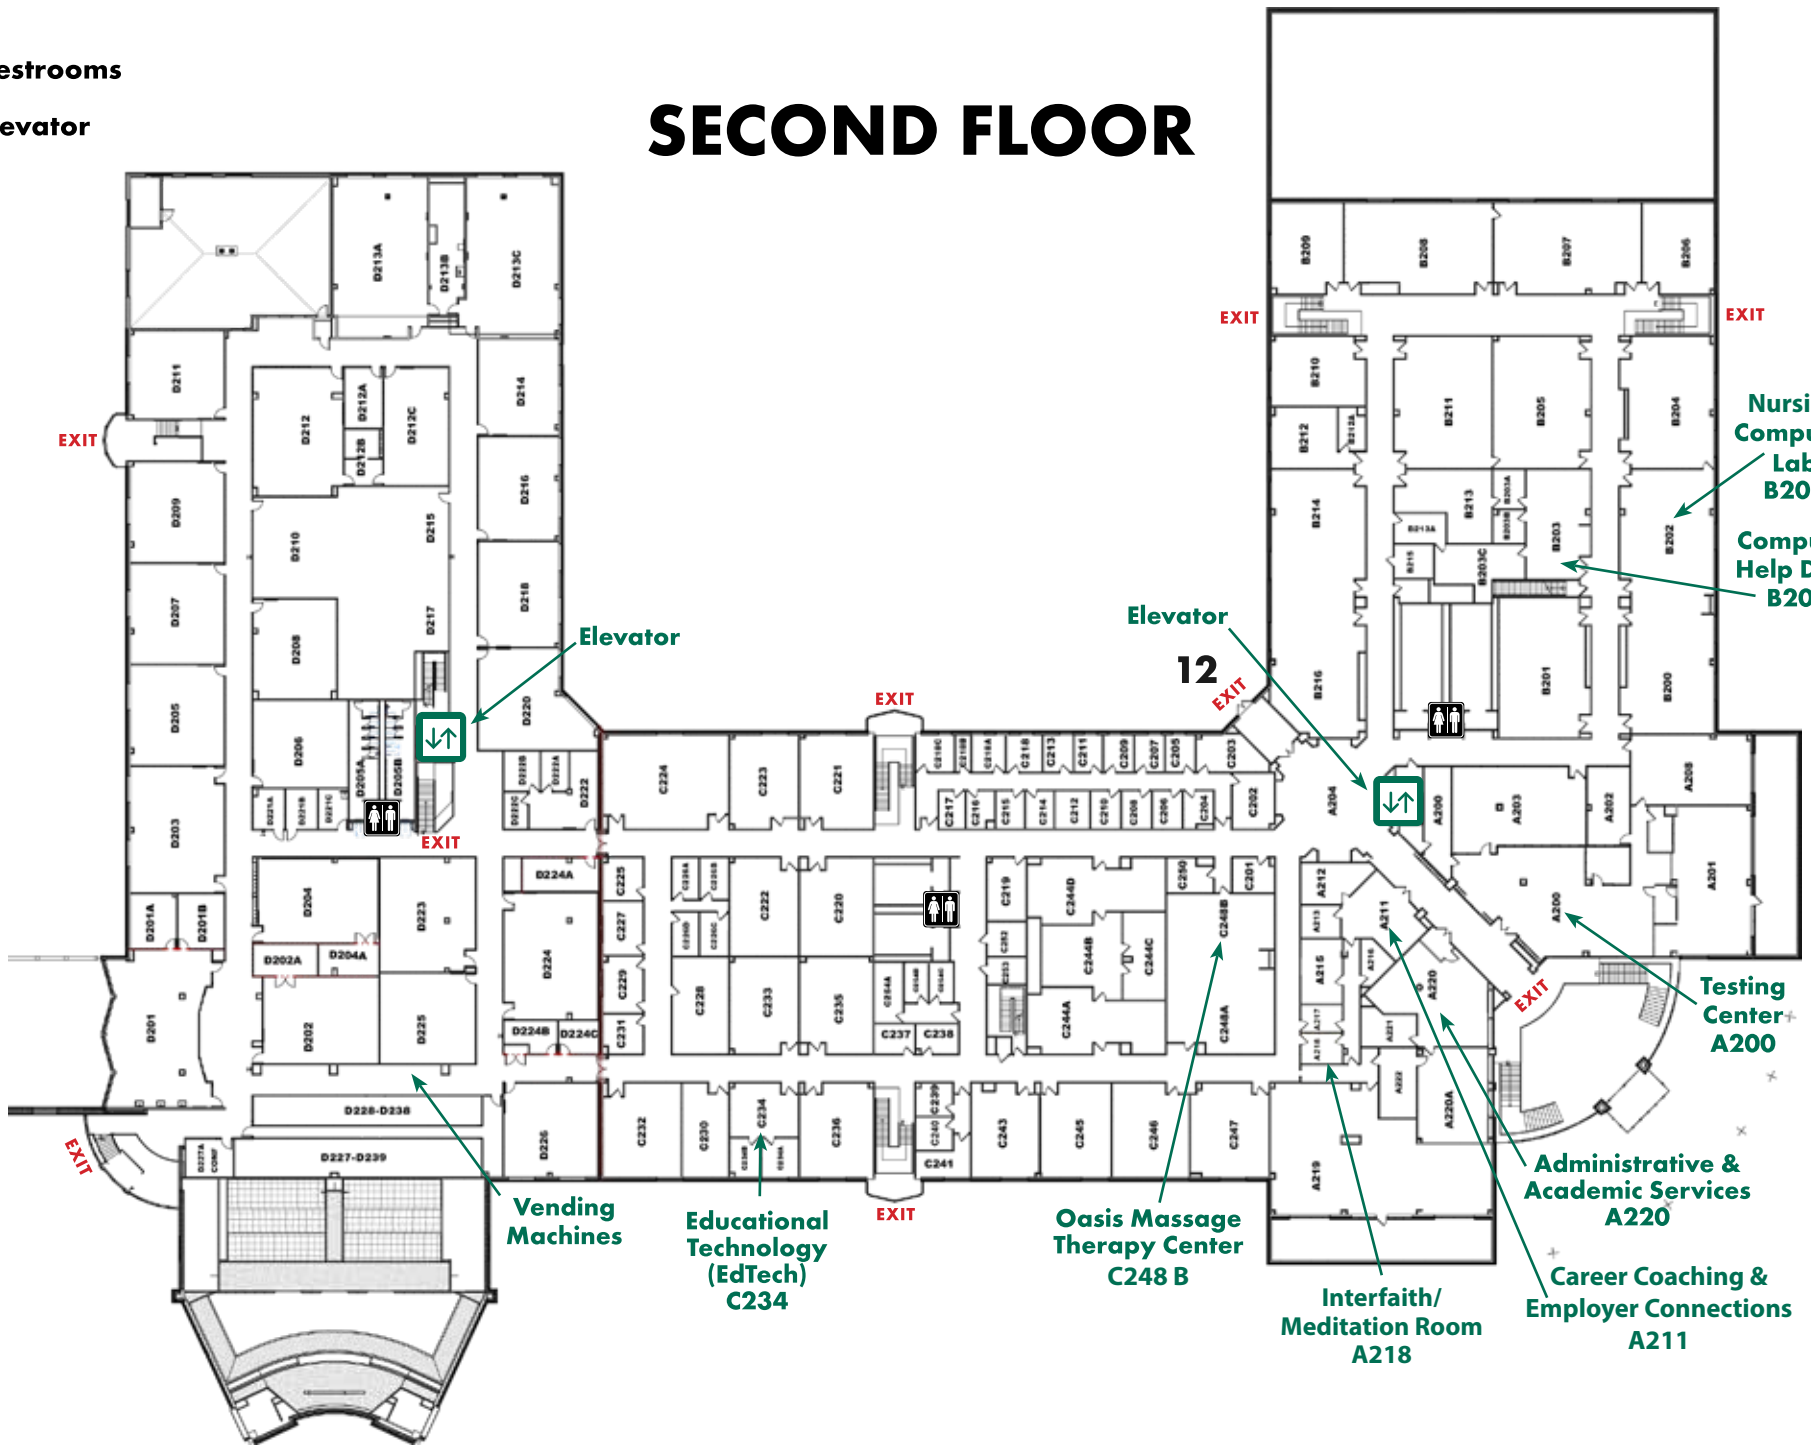

- Restrooms
- Automatic door
- Elevator

# SECOND FLOOR

-  Restrooms
-  Elevator

W. Zenith Dr.

W. State Rd. 48

Daniels Way