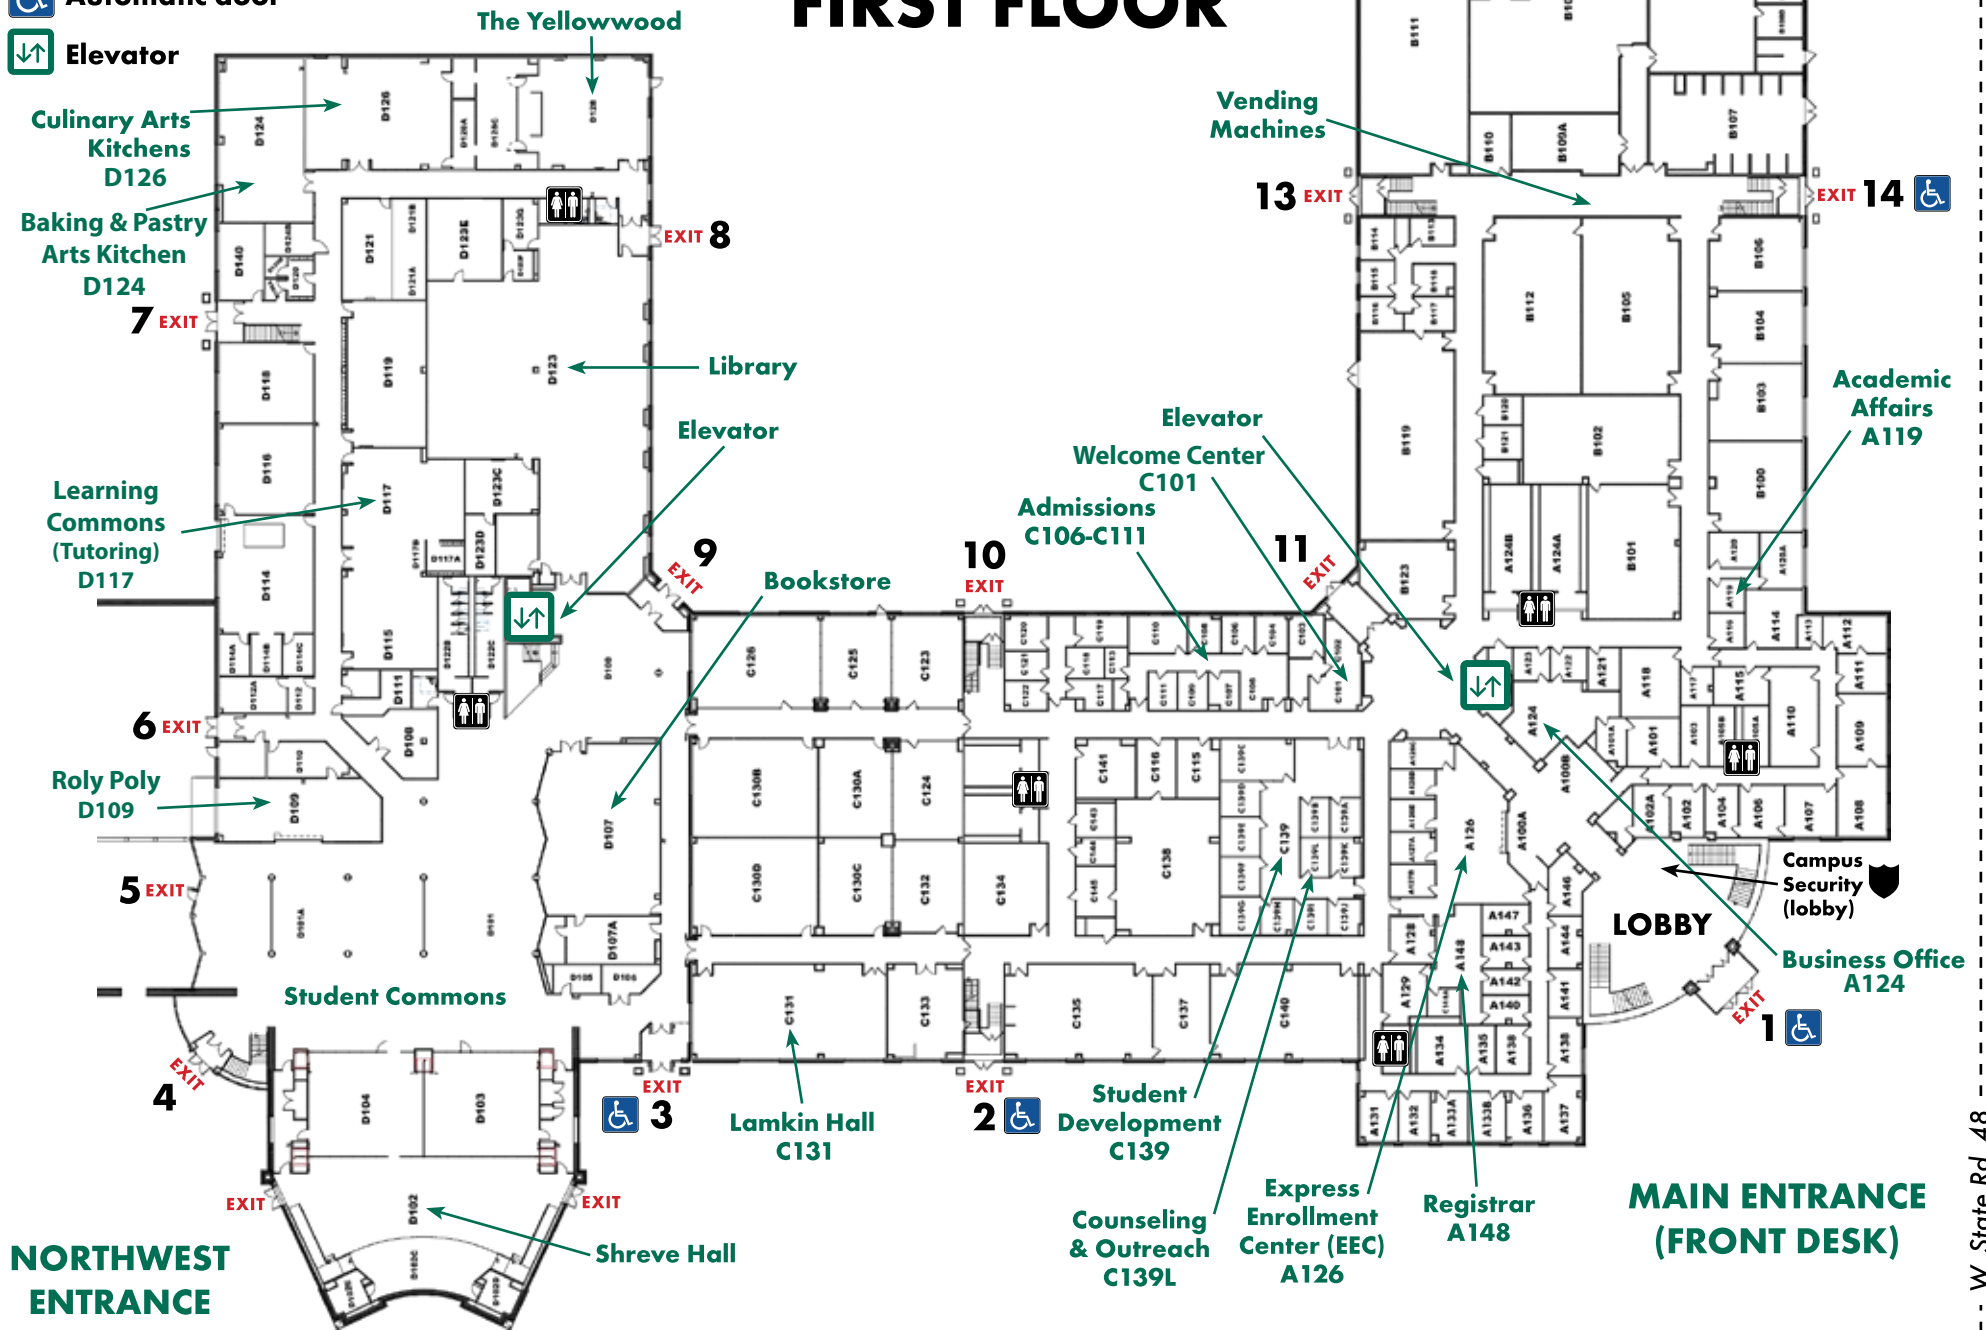

- Restrooms
- Automatic door
- Elevator

# FIRST FLOOR

W. Zenith Dr.

W. State Rd. 48

Daniels Way

# SECOND FLOOR

-  Restrooms
-  Elevator

W. Zenith Dr.

W. State Rd. 48

Daniels Way