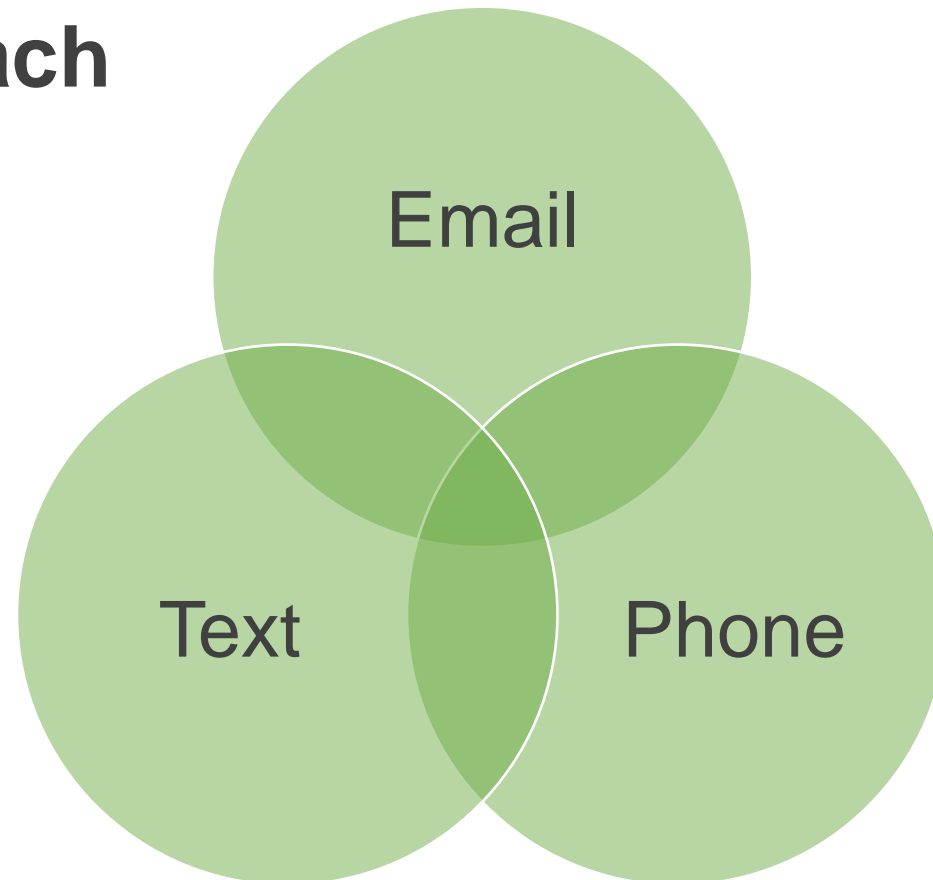

Ivy+ Career Link & IvyConnect

Student Outreach