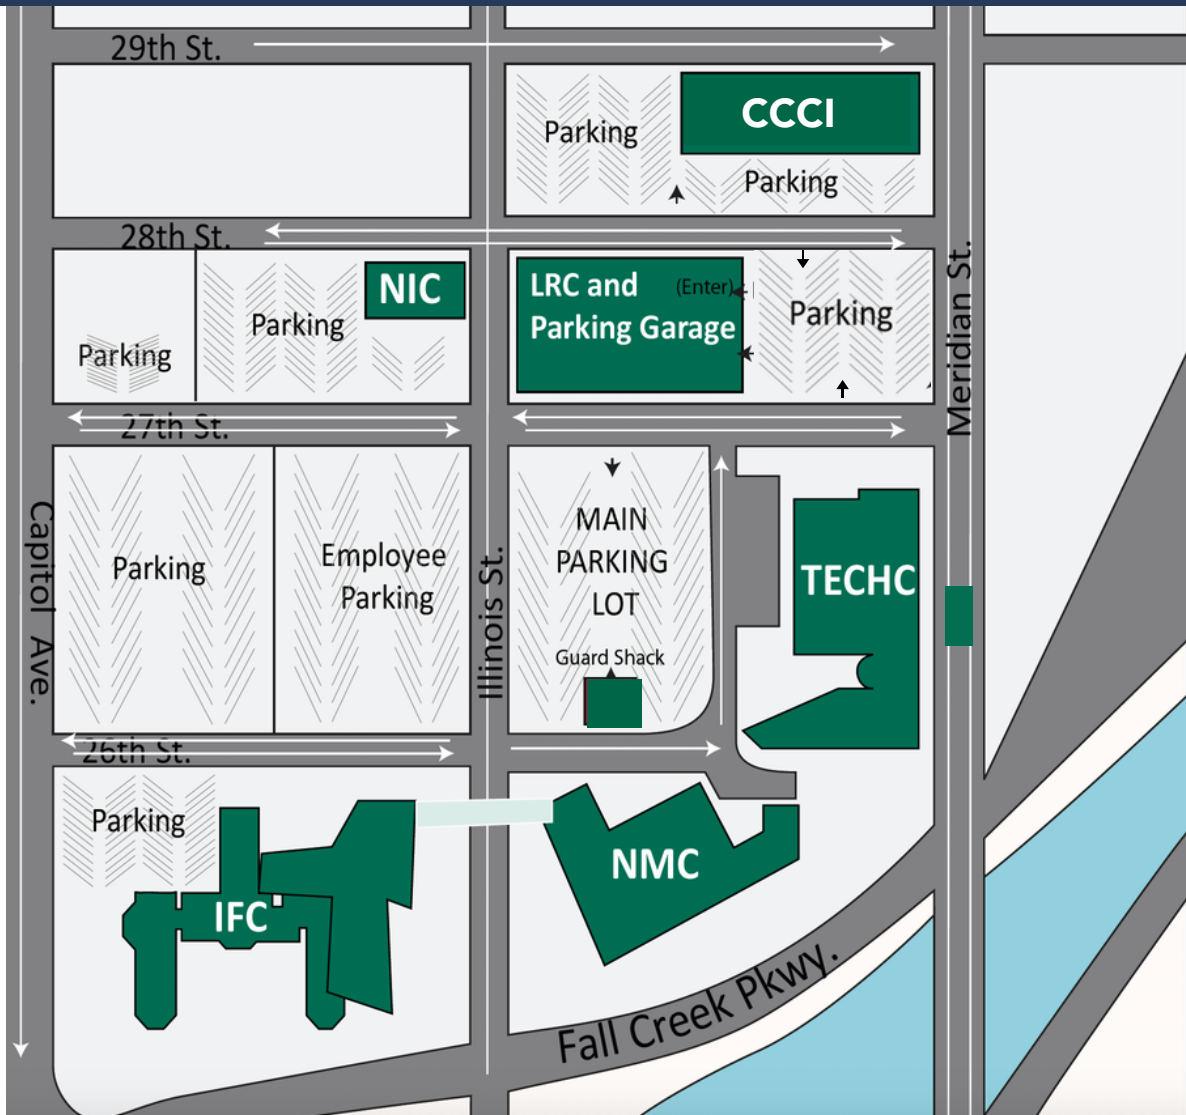

DOWNTOWN INDIANAPOLIS CAMPUS MAP

CCCI: Conference Center & Culinary Institute

2820 N. Meridian St.

IFC: Illinois Fall Creek Center

2535 N. Capitol Ave.

LRC: Learning Resource Center

2725 N. Illinois St.

NIC: North Illinois Center

101 W. 28th St.

NMC: North Meridian Center

50 W. Fall Creek Parkway, North Dr.

TECH: Glick Technology Center

2620 N. Meridian St.

Find more information or get assistance at IvyTech.edu/Indianapolis.

INDIANAPOLIS SATELLITE LOCATIONS

AUTO: AUTOMOTIVE TECHNOLOGY CENTER AT THE INTERNATIONAL MARKETPLACE

4751 Century Plaza Road
Indianapolis, IN 46254

MADE@PLAINFIELD

1610 Reeves Road
Plainfield, IN 46168

LAWFB: FAIRBANKS CENTER FOR HEALTHCARE PROFESSIONS

9301 E. 59th Street
Indianapolis, IN 46216

LAWPS: PUBLIC SAFETY BUILDING

9530 E. 59th Street, Bldg. B
Indianapolis, IN 46216

Find more information or get assistance at IvyTech.edu/Indianapolis.