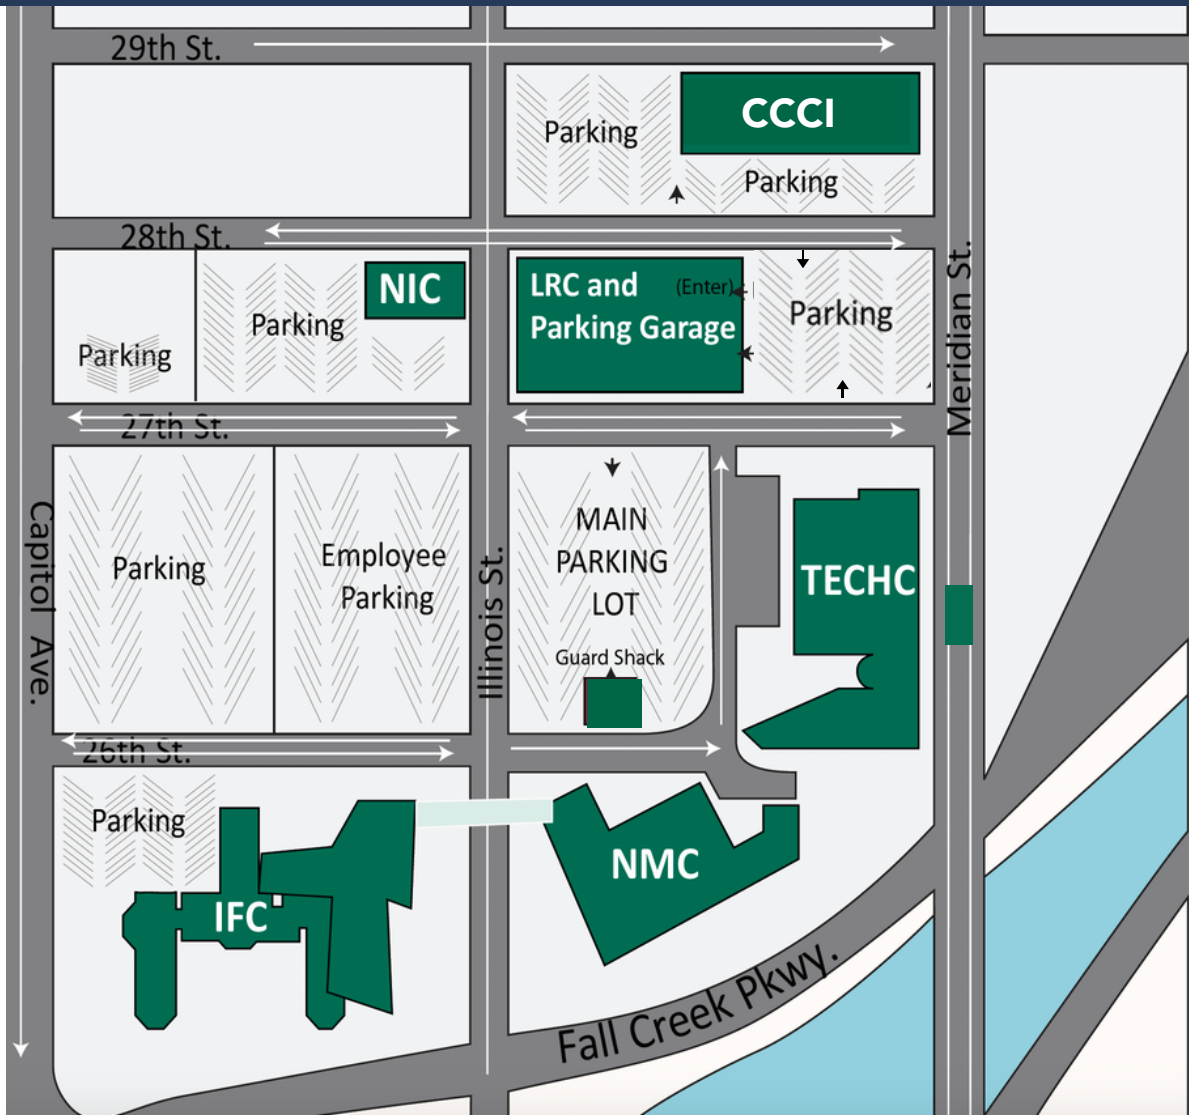

# DOWNTOWN INDIANAPOLIS CAMPUS MAP

**CCCI: Conference Center & Culinary Institute**

2820 N. Meridian St.

**IFC: Illinois Fall Creek Center**

2535 N. Capitol Ave.

**LRC: Learning Resource Center**

2725 N. Illinois St.

**NIC: North Illinois Center**

101 W. 28th St.

**NMC: North Meridian Center**

50 W. Fall Creek Parkway, North Dr.

**TECH: Glick Technology Center**

2620 N. Meridian St.

Find more information or get assistance at [IvyTech.edu/Indianapolis](http://IvyTech.edu/Indianapolis).