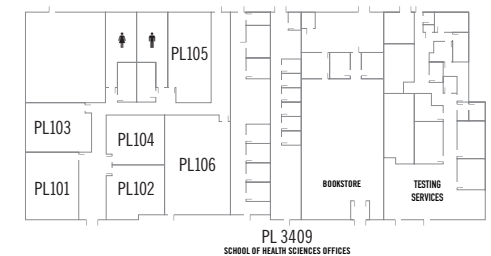

Evansville Campus Map

www.ivytech.edu/evansville (812) 426-2865

IVY TECH
COMMUNITY COLLEGE
EVANSVILLE

FIRST FLOOR ROOM

Career Coaching (CCEC)/ WorkOne	108
Admissions, Academic Advising & Disability Support	112
Bower-Suhrheinrich Visual Arts Center	107
Business Affairs	134
Bussing-Koch Gallery	●
Commons Café	152
Carter Library	141
Express Enrollment	111
Financial Aid	111
Registrar	111
Office of Student Affairs	135
Public Safety/Emerg. Preparedness	137
Employer Connections (CCEC)	144
Koch Student Center (First Floor Commons)	152
Vending in Koch Student Center	*
ATM in Koch Student Center	$
Facilities	140
Old National Bank Atrium	◆
School of Applied Science & Engineering Technology Offices	153
School of Health Sciences Offices	PL 3409
School of Technology Offices	153
Student Life Center	152
Testing Services	PL 3401
Vectren Auditorium Welborn Foundation Wellness & Fitness Center	147
Lactation Room located in the Fitness Center	142
K14/College Connection Coaches	136
Restrooms	♂ ♀
Information Desk	★
Elevator	E

Plaza (PL)

Second floor and third floor on other side