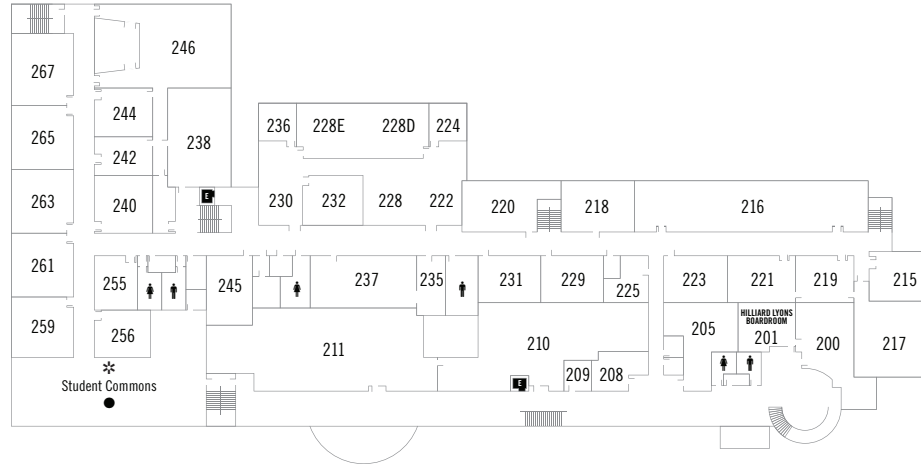

SECOND FLOOR

ROOM

Chancellor's Office/Marketing	200
Hilliard Lyons Board Room	201
Office of Academic Affairs	205
Ivy Tech Foundation	208
Human Resources	218
Educational Technology/Marketing	220
Office of Diversity, Equity & Belonging	225
Lamkin Center	228
Counseling Services	228
IMPACCT Scholars Office	228
Tutoring	230

School of Arts, Sciences & Education	210
School of Nursing Offices	216
Student Commons	●
Vending in Student Commons	*
Restrooms	♂ ♀
Elevator	E

3501 N. First Avenue

THIRD FLOOR

ROOM

Early College High School Office	322
Early Childhood Education Offices	327
School of Business Offices	327
School of Public and Social Services Offices	327
School of Information Technology Offices	327
Vending	*
Restrooms	♂ ♀
Elevator	E