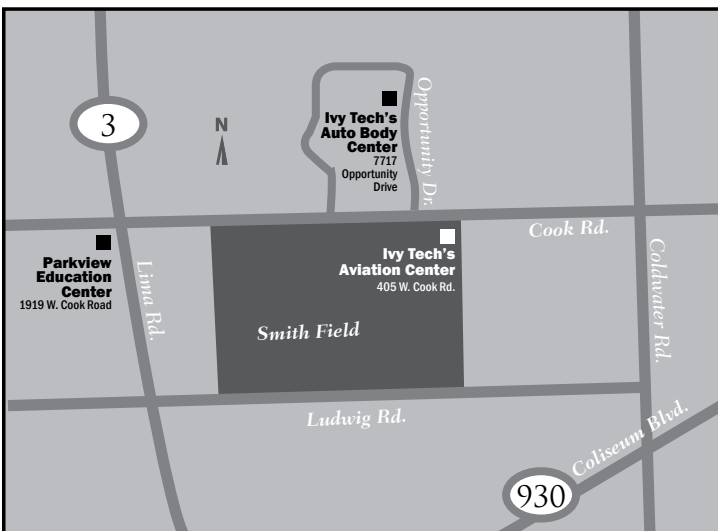

Ivy Tech Community College Northeast

Vicinity map in relation to Coliseum Campus and North Campus locations

Go to IvyTech.edu/northeast/locations/ for campus sites and directions.

Ivy Tech's Auto Body Center
7717 Opportunity Drive, Fort Wayne, IN 46825

Ivy Tech's Aviation Center
405 W. Cook Road., Fort Wayne, IN 46825

Parkview Education Center
1919 W. Cook Road, Fort Wayne, IN 46818

Public Safety Academy: Ivy Tech South Campus
7602 Patriot Crossing, Fort Wayne, IN 46816
260-480-2028

From I-69: Take exit 311B to merge onto IN-3 N/Lima Rd. Turn left onto W. Cook Rd., and the Parkview Education Center will be on your left. For Auto Body and Aviation centers, turn right onto W. Cook Rd. Then, turn left on Opportunity Dr. to get to the Auto Body Center or continue straight on W. Cook Rd. and the Aviation Center will be on the right.

From Coliseum/North campuses: Head southwest on N. Anthony Blvd for approx. 7 miles. Turn right onto Lafayette St./US-27. Turn left onto Southtown Blvd. Public Safety Academy will be straight ahead. Turn right onto Patriot Crossing (road curves around to parking lot of Public Safety Academy).