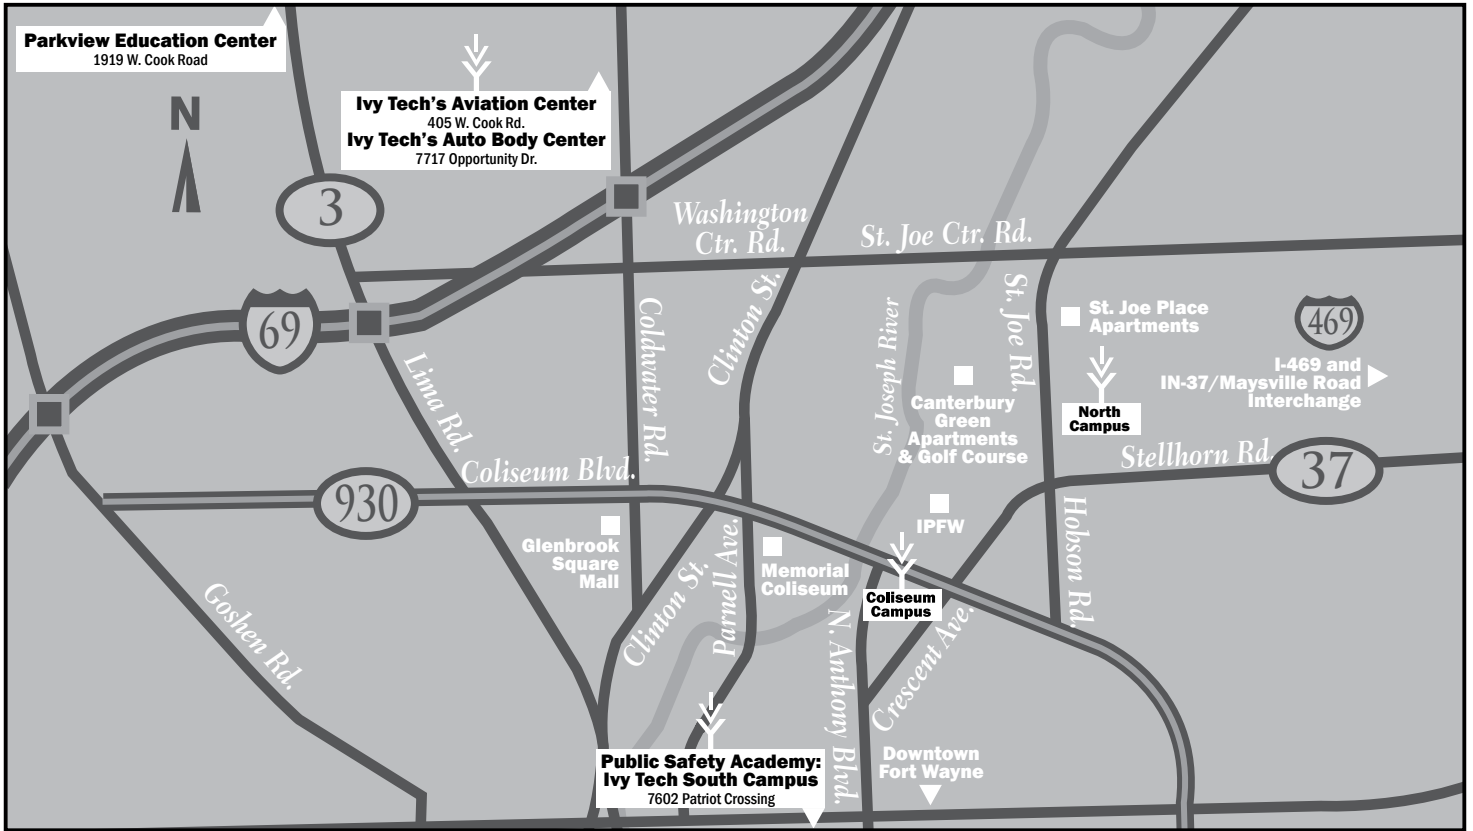

Ivy Tech Community College Northeast

Vicinity map in relation to Coliseum Campus and North Campus locations

Go to IvyTech.edu/northeast/locations/ for campus sites and directions.

Ivy Tech's Auto Body Center
7717 Opportunity Drive, Fort Wayne, IN 46825

Ivy Tech's Aviation Center
405 W. Cook Road., Fort Wayne, IN 46825

Parkview Education Center
1919 W. Cook Road, Fort Wayne, IN 46818

Public Safety Academy: Ivy Tech South Campus
7602 Patriot Crossing, Fort Wayne, IN 46816
260-480-2028

From I-69: Take exit 311B to merge onto IN-3 N/Lima Rd. Turn left onto W. Cook Rd., and the Parkview Education Center will be on your left. For Auto Body and Aviation centers, turn right onto W. Cook Rd. Then, turn left on Opportunity Dr. to get to the Auto Body Center or continue straight on W. Cook Rd. and the Aviation Center will be on the right.

From Coliseum/North campuses: Head southwest on N. Anthony Blvd for approx. 7 miles. Turn right onto Lafayette St./US-27. Turn left onto Southtown Blvd. Public Safety Academy will be straight ahead. Turn right onto Patriot Crossing (road curves around to parking lot of Public Safety Academy).