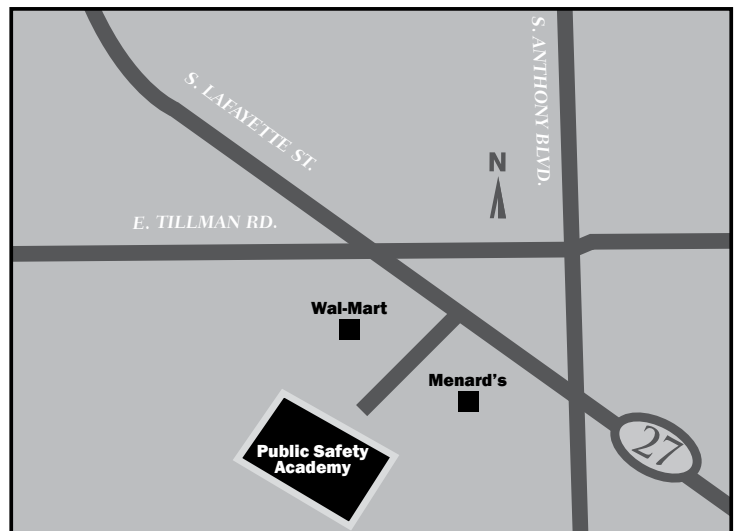

Ivy Tech Community College Northeast

Vicinity map in relation to Coliseum Campus and North Campus locations

Go to IvyTech.edu/northeast/locations/ for campus sites and directions.

Ivy Tech's Auto Body Center
7717 Opportunity Drive, Fort Wayne, IN 46825

Ivy Tech's Aviation Center
405 W. Cook Road., Fort Wayne, IN 46825

Parkview Education Center
1919 W. Cook Road, Fort Wayne, IN 46818

Public Safety Academy: Ivy Tech South Campus
7602 Patriot Crossing, Fort Wayne, IN 46816
260-480-2028

From I-69: Take exit 311B to merge onto IN-3 N/Lima Rd. Turn left onto W. Cook Rd., and the Parkview Education Center will be on your left. For Auto Body and Aviation centers, turn right onto W. Cook Rd. Then, turn left on Opportunity Dr. to get to the Auto Body Center or continue straight on W. Cook Rd. and the Aviation Center will be on the right.

From Coliseum/North campuses: Head southwest on N. Anthony Blvd for approx. 7 miles. Turn right onto Lafayette St./US-27. Turn left onto Southtown Blvd. Public Safety Academy will be straight ahead. Turn right onto Patriot Crossing (road curves around to parking lot of Public Safety Academy).