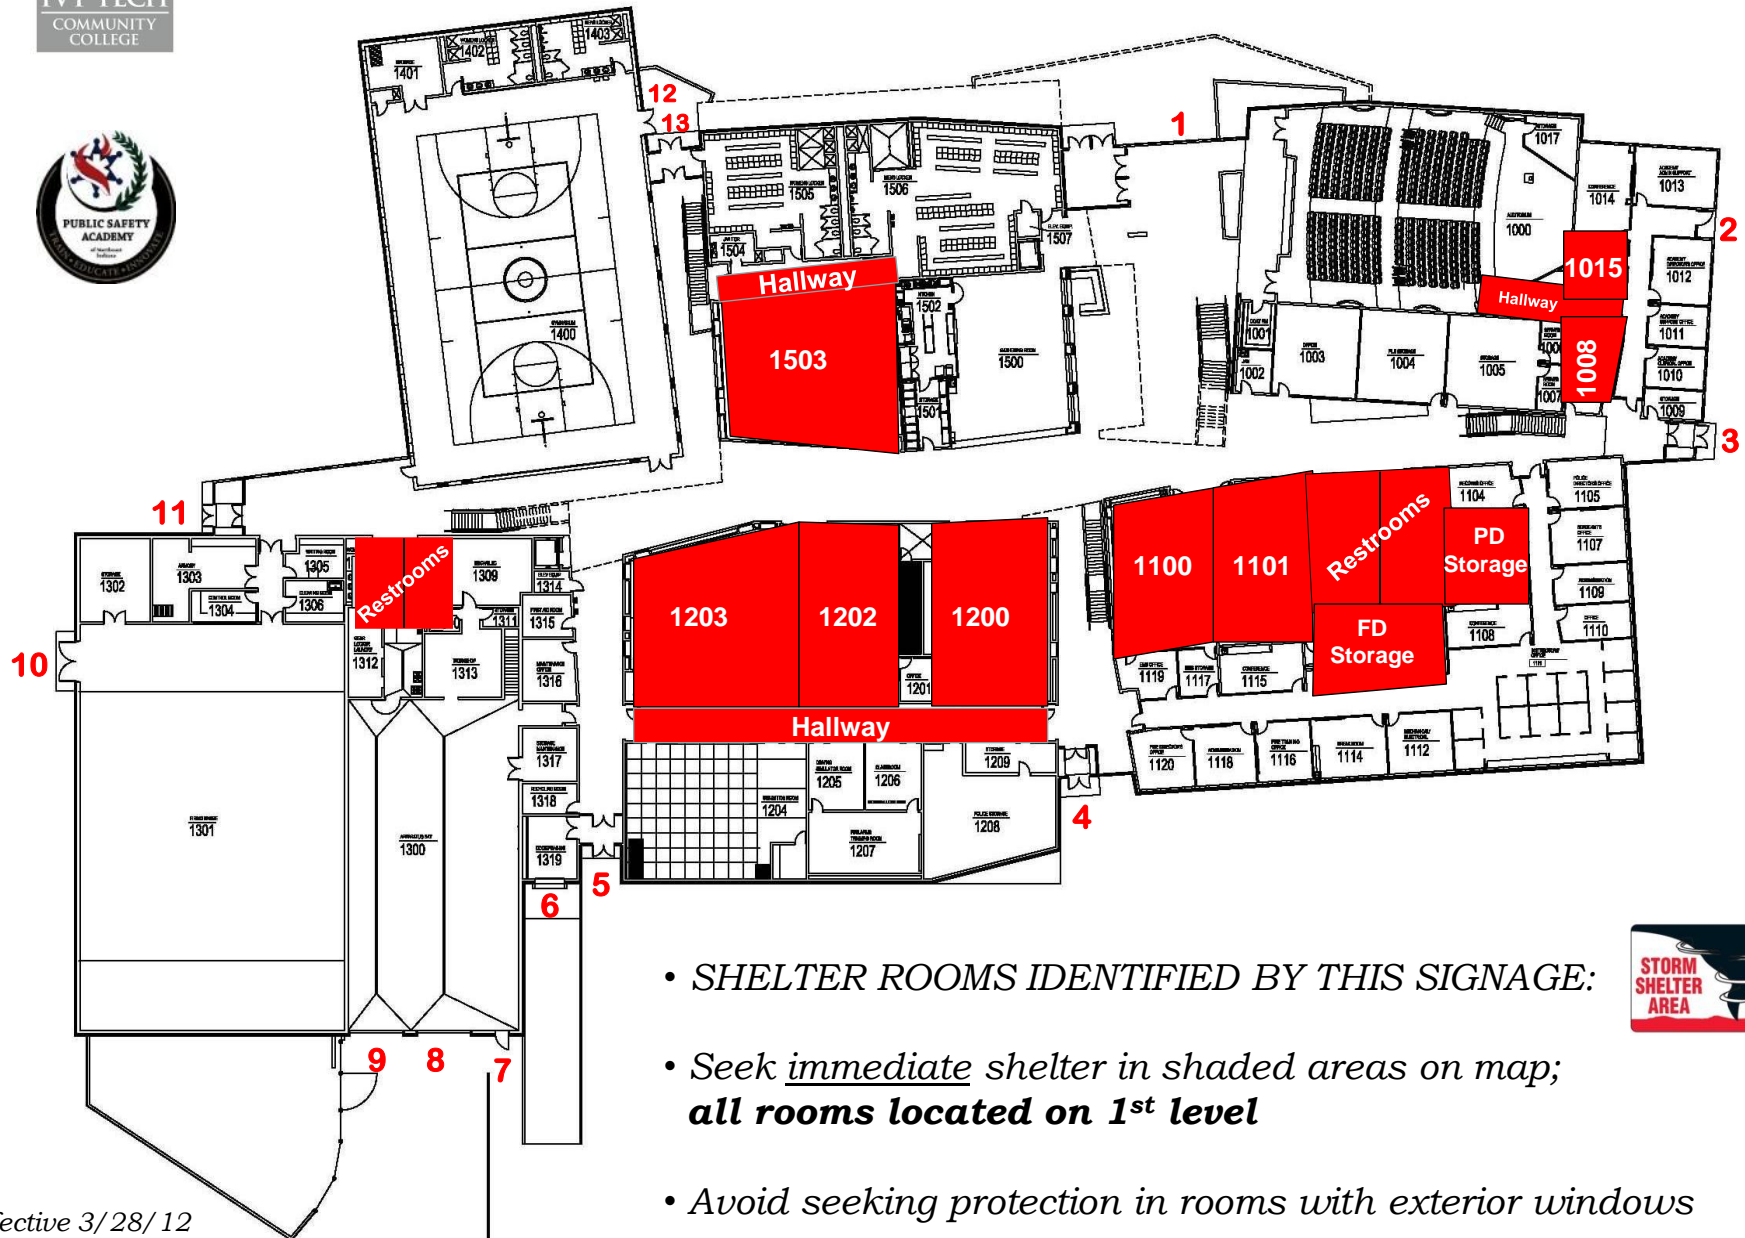

TORNADO & SEVERE WEATHER SHELTER MAP

• *SHELTER ROOMS IDENTIFIED BY THIS SIGNAGE:*

• *Seek immediate shelter in shaded areas on map; **all rooms located on 1st level***

• *Avoid seeking protection in rooms with exterior windows*