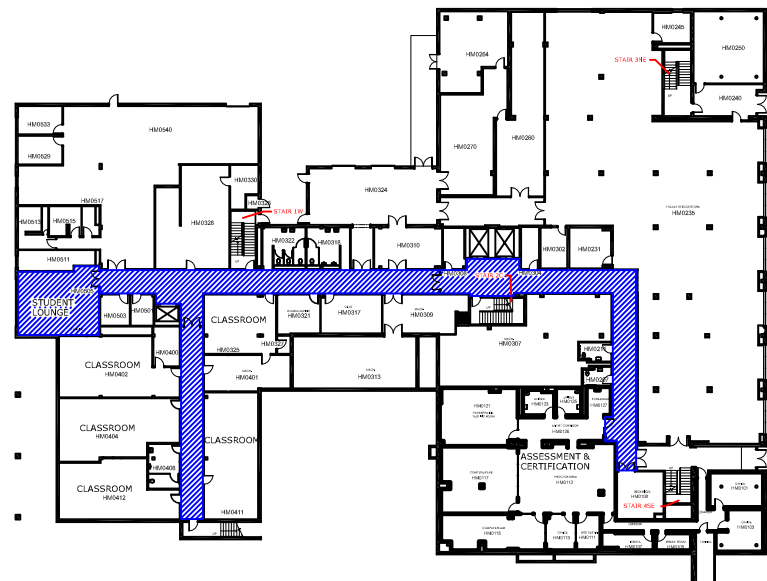

FOR TORNADO OR STORM THREATS, PROCEED TO THE NEAREST STAIRWAY TO THE LOWER LEVEL, THEN PROCEED TO THE NEAREST BLUE "HATCHED" SAFE AREA.

HARSHMAN - SECOND FLOOR PLAN

HARSHMAN - FIRST FLOOR PLAN

HARSHMAN - LOWER LEVEL PLAN