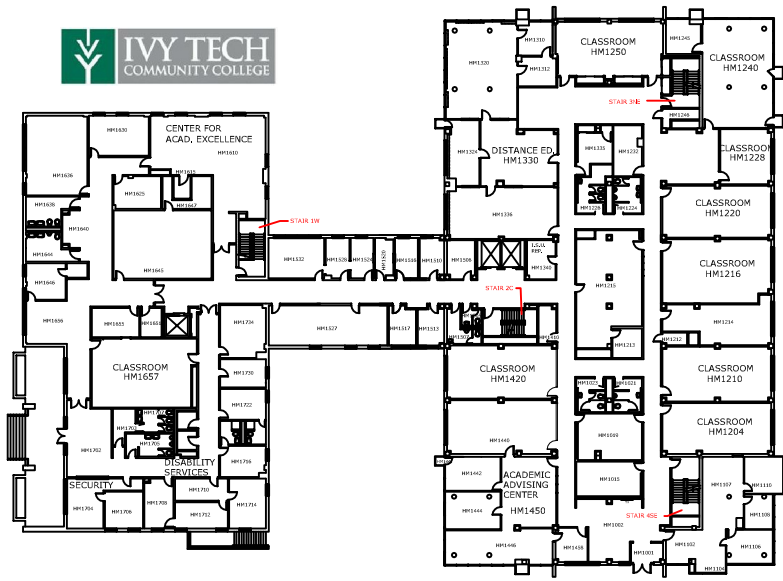

FOR TORNADO OR STORM THREATS, PROCEED TO THE NEAREST STAIRWAY TO THE LOWER LEVEL, THEN PROCEED TO THE NEAREST BLUE "HATCHED" SAFE AREA.

HARSHMAN - SECOND FLOOR PLAN

HARSHMAN - FIRST FLOOR PLAN

HARSHMAN - LOWER LEVEL PLAN