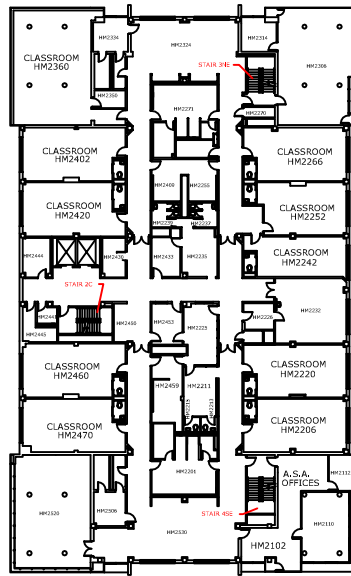

FOR TORNADO OR STORM THREATS, PROCEED TO THE NEAREST STAIRWAY TO THE LOWER LEVEL, THEN PROCEED TO THE NEAREST BLUE "HATCHED" SAFE AREA.

HARSHMAN - SECOND FLOOR PLAN

HARSHMAN - FIRST FLOOR PLAN

HARSHMAN - LOWER LEVEL PLAN