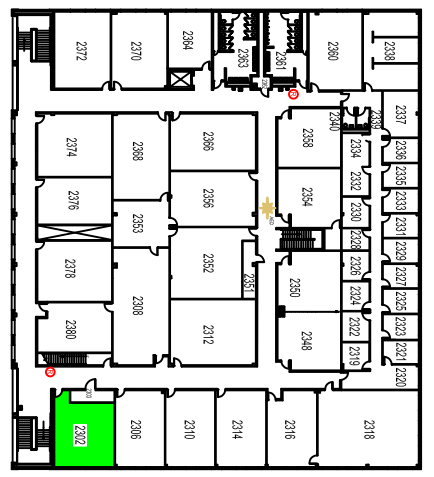

Coliseum Campus

Main Floor Plan

KEY
 ★ EXIT
 ★ FIRE ALARM
 ● FIRE ALARM PULL STATION
 ● FIRE ALARM RESET STATION
 FOR TORNADO OR STORM, THREATS PROCEED TO THE NEAREST BLUE HATCHED SAFE AREA.

FOR TORNADO OR STORM, THREATS PROCEED TO THE NEAREST STAIRWAY TO THE FIRST FLOOR, THEN PROCEED TO THE NEAREST BLUE HATCHED SAFE AREA.

Second Floor Plan

FOR ANYONE UNABLE TO USE THE STAIRS, GO TO THE SAFE ROOM *C02302. SOMEONE WILL COME TO ASSIST YOU.