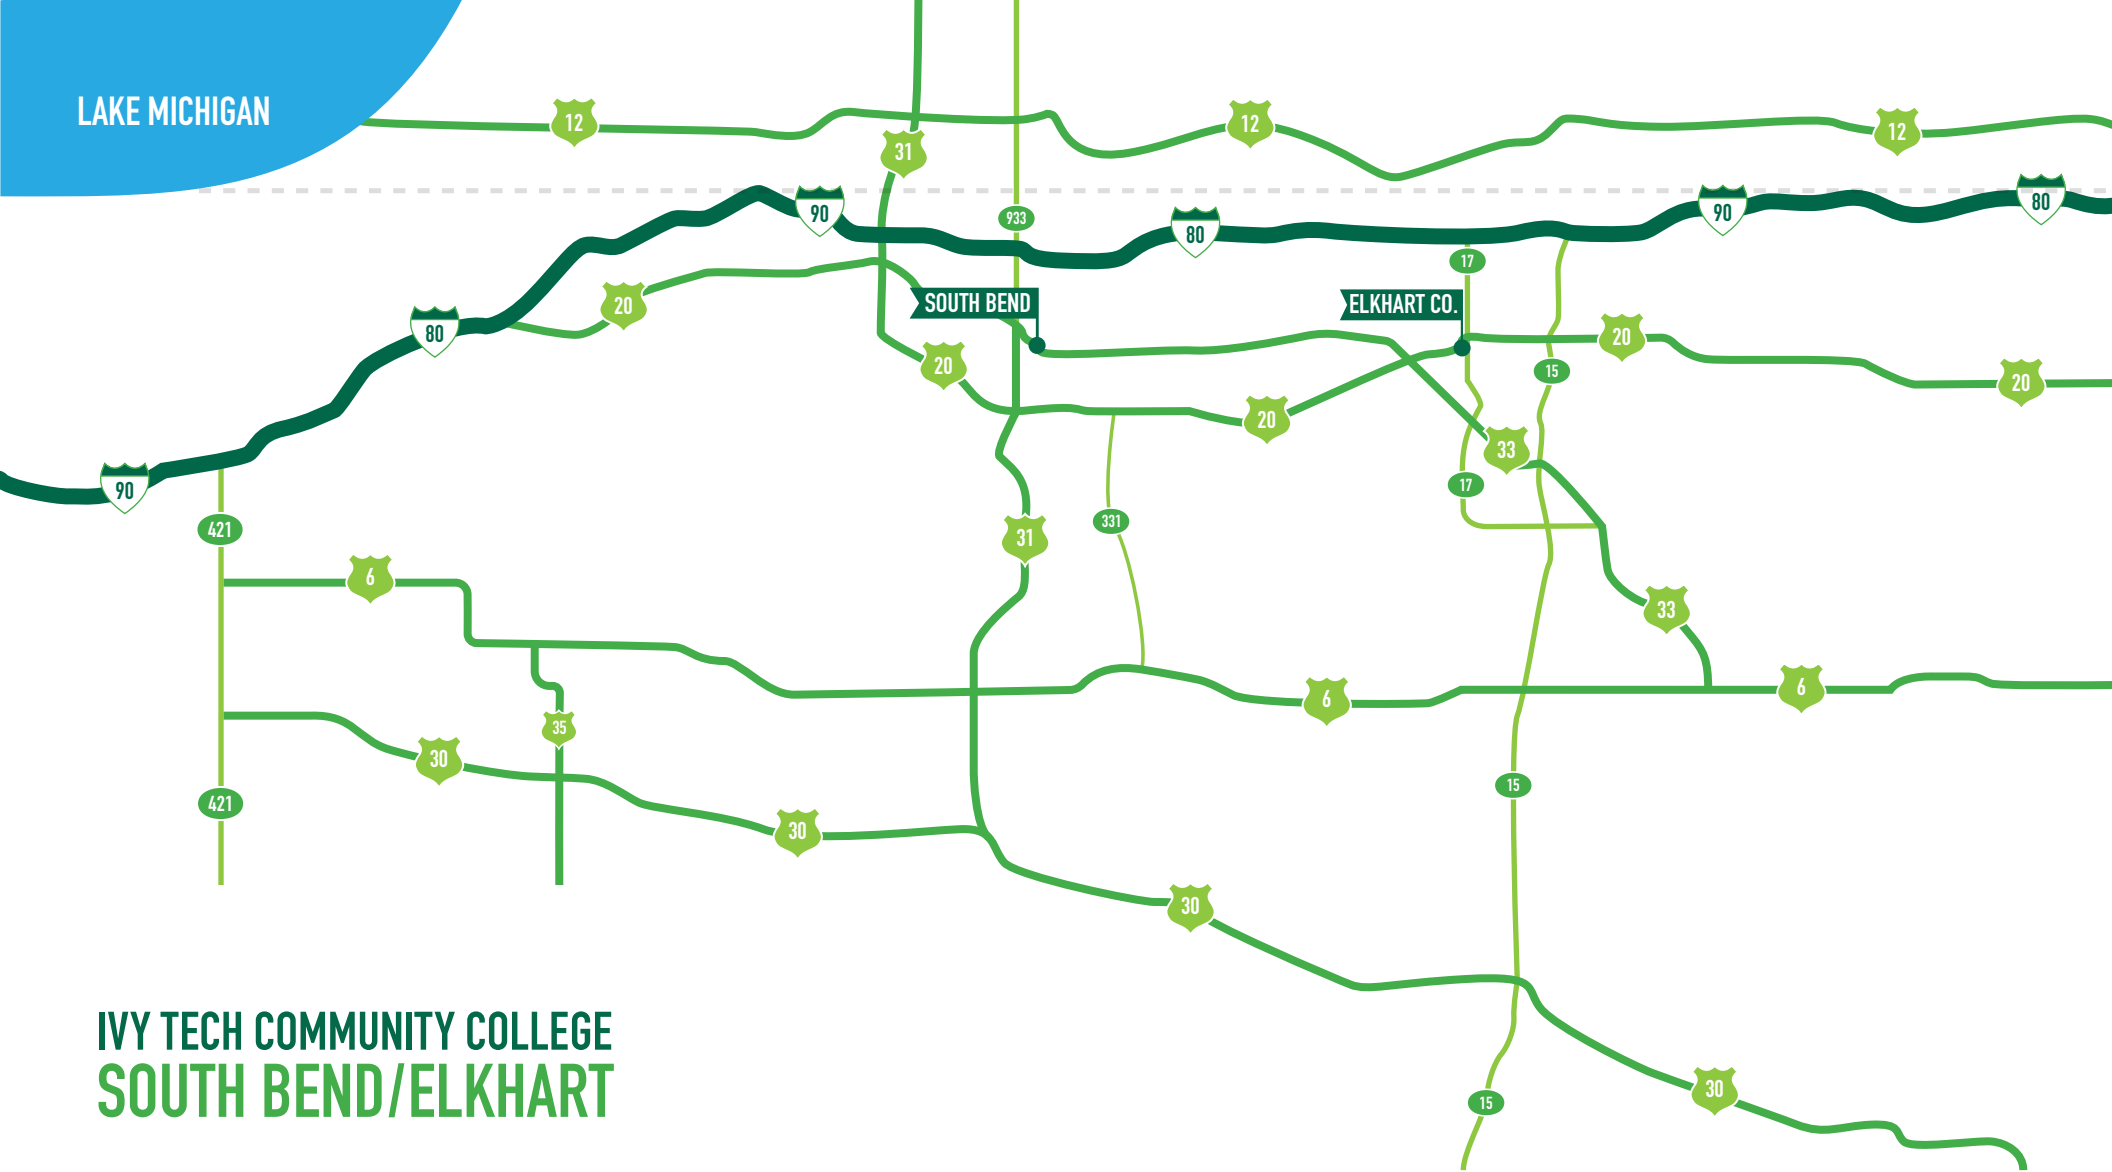

LAKE MICHIGAN

#### SOUTH BEND

220 Dean Johnson Blvd.  
South Bend, IN 46601

## SOUTH BEND/ELKHART

#### From U.S. 20 *(approximately 1 mile)*

- Take the County Road 17 exit
- Turn left onto County Road 17
- Turn right onto County Road 18
- Elkhart County campus will be on your right