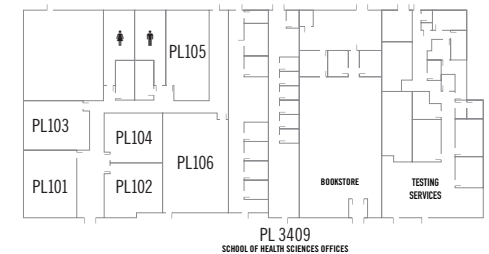

Evansville Campus Map

www.ivytech.edu/evansville (812) 426-2865

IVY TECH
COMMUNITY COLLEGE
EVANSVILLE

FIRST FLOOR	ROOM
Career Coaching (CCEC)/ WorkOne	108
Admissions, Academic Advising & Disability Support	112
Bower-Suhrheinrich Visual Arts Center	107
Business Affairs	134
Bussing-Koch Gallery	●
Commons Café	152
Carter Library	141
Express Enrollment	111
Financial Aid	111
Registrar	111
Office of Student Affairs	135
Public Safety/Emerg. Preparedness	137
Employer Connections (CCEC)	144
Koch Student Center (First Floor Commons)	152
Vending in Koch Student Center	*
ATM in Koch Student Center	\$
Facilities	140
Old National Bank Atrium	◆
School of Applied Science & Engineering Technology Offices	153
School of Health Sciences Offices	PL 3409
School of Technology Offices	153
Student Life Center	152
Testing Services	PL 3401
Vectren Auditorium Welborn Foundation Wellness & Fitness Center	147
Lactation Room located in the Fitness Center	142
K14/College Connection Coaches	136
Restrooms	♂ ♀
Information Desk	★
Elevator	E

3501 N. First Avenue

Tri-State Building (TS)

Plaza (PL)

Second floor and third floor on other side

SECOND FLOOR

ROOM

Chancellor's Office/Marketing	200
Hilliard Lyons Board Room	201
Office of Academic Affairs	205
Ivy Tech Foundation	208
Human Resources	218
Educational Technology/Marketing	220
Office of Diversity, Equity & Belonging	225
Lamkin Center	228
Counseling Services	228
IMPACCT Scholars Office	228
Tutoring	230

School of Liberal Arts and Sciences Offices	210
School of Business Offices	211
School of Nursing Offices	216
Student Commons	●
Vending in Student Commons	*
Restrooms	♂ ♀
Elevator	E

THIRD FLOOR

ROOM

Early College High School Office	322
School of Education Offices	327
School of Fine Arts and Design Offices	327
School of Public and Social Services Offices	327
Vending	*
Restrooms	♂ ♀
Elevator	E