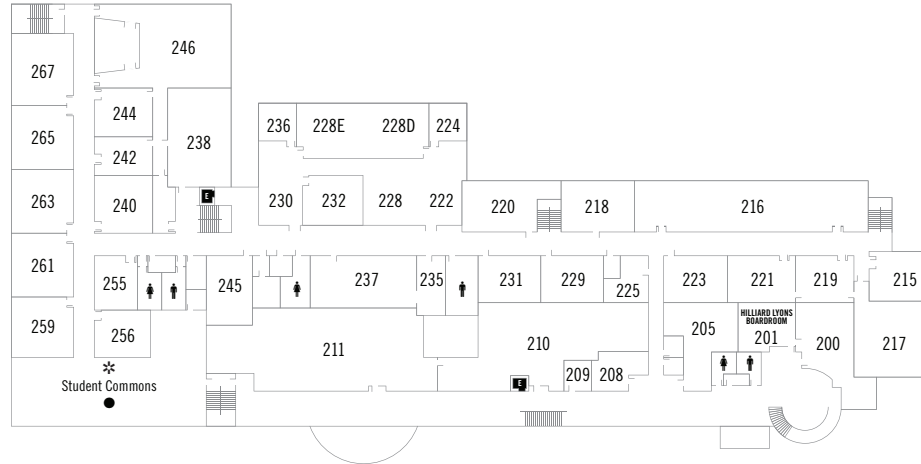

3501 N. First Avenue

Tri-State Building (TS)

Plaza (PL)

Second floor and third floor on other side

SECOND FLOOR

ROOM

Chancellor's Office/Marketing	200
Hilliard Lyons Board Room	201
Office of Academic Affairs	205
Ivy Tech Foundation	208
Human Resources	218
Educational Technology/Marketing	220
Office of Diversity, Equity & Belonging	225
Lamkin Center	228
Counseling Services	228
IMPACCT Scholars Office	228
Tutoring	230

School of Liberal Arts and Sciences Offices	210
School of Business Offices	211
School of Nursing Offices	216
Student Commons	●
Vending in Student Commons	*
Restrooms	♂ ♀
Elevator	E

THIRD FLOOR

ROOM

Early College High School Office	322
School of Education Offices	327
School of Fine Arts and Design Offices	327
School of Public and Social Services Offices	327
Vending	*
Restrooms	♂ ♀
Elevator	E