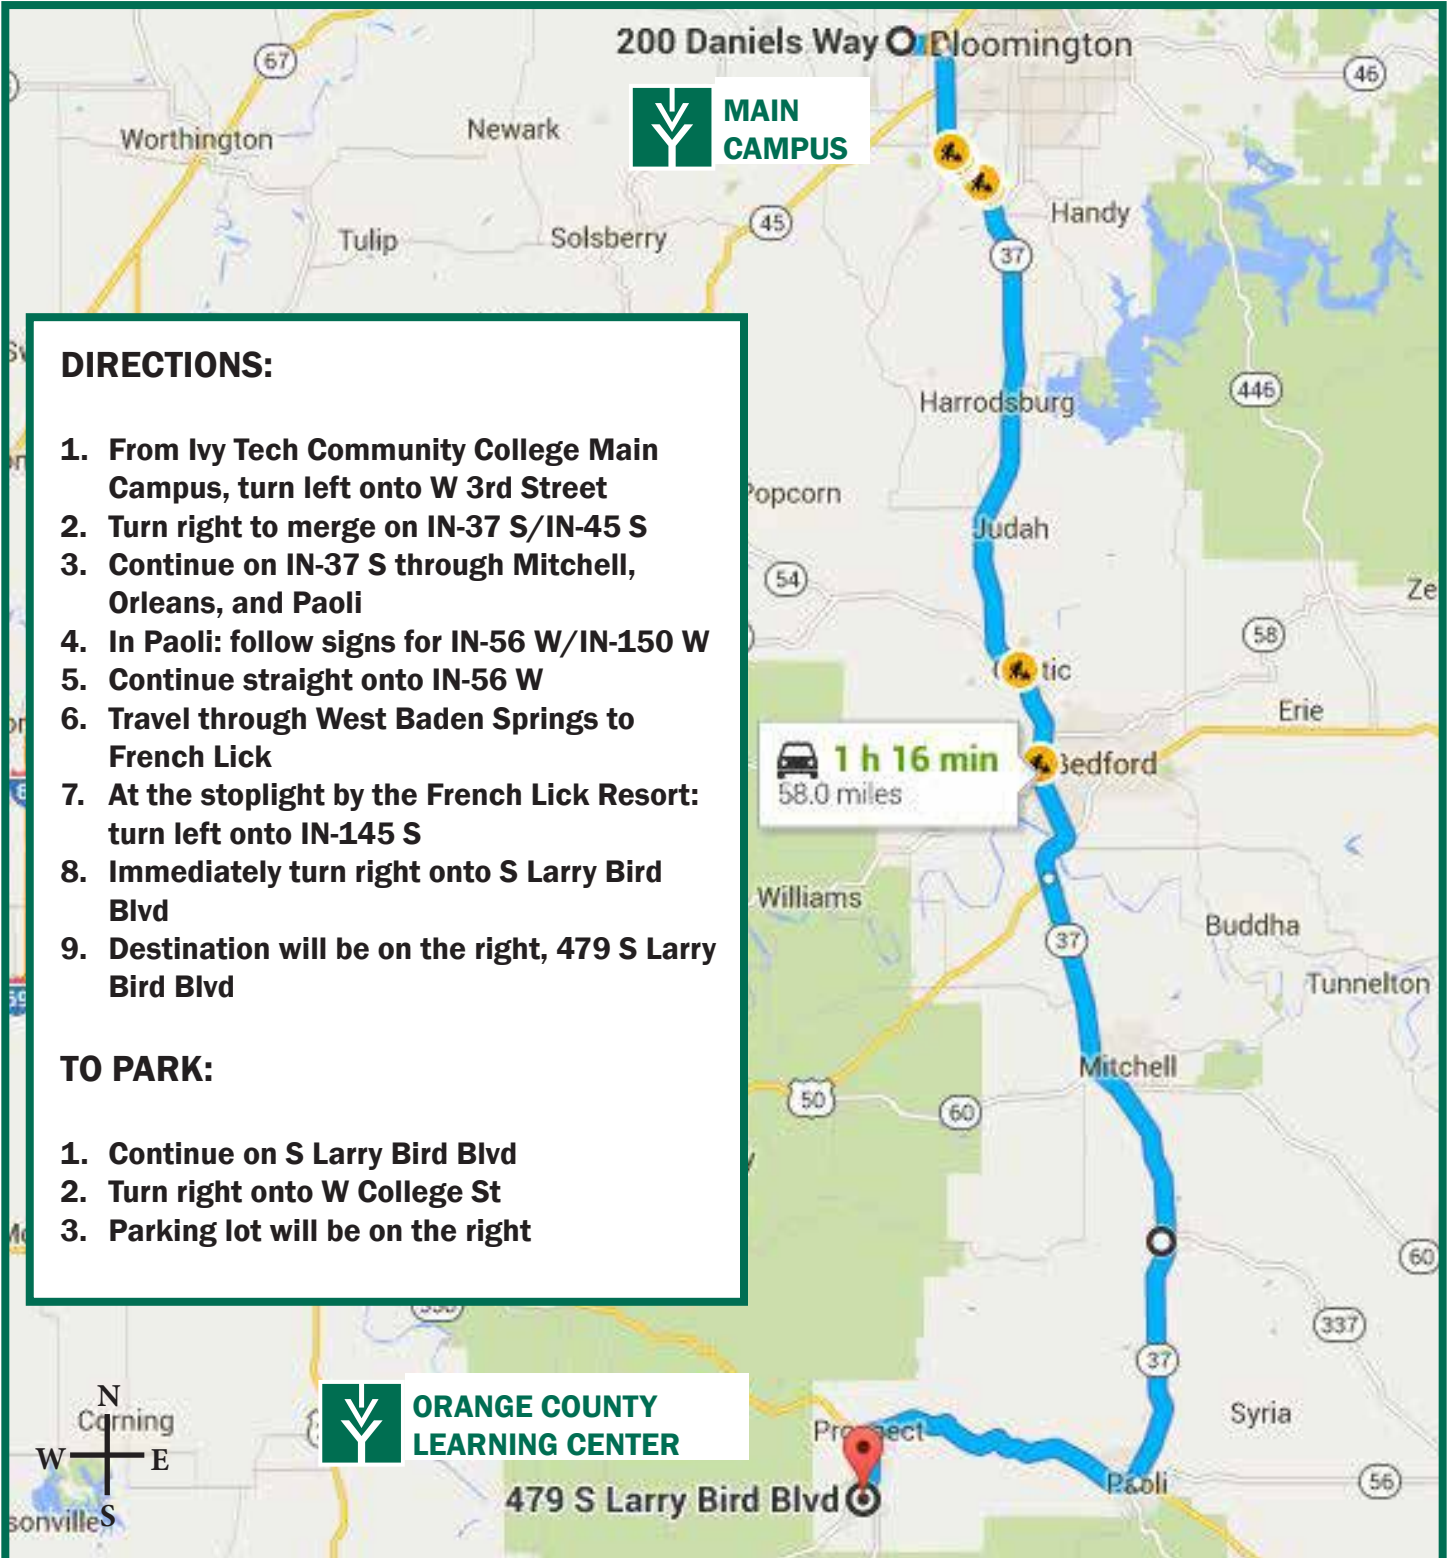

Directions to

# Orange County Learning Center at Springs Valley

479 S. Larry Bird Blvd.  
French Lick, IN 47432

## DIRECTIONS:

1. From Ivy Tech Community College Main Campus, turn left onto W 3rd Street
2. Turn right to merge on IN-37 S/IN-45 S
3. Continue on IN-37 S through Mitchell, Orleans, and Paoli
4. In Paoli: follow signs for IN-56 W/IN-150 W
5. Continue straight onto IN-56 W
6. Travel through West Baden Springs to French Lick
7. At the stoplight by the French Lick Resort: turn left onto IN-145 S
8. Immediately turn right onto S Larry Bird Blvd
9. Destination will be on the right, 479 S Larry Bird Blvd

## TO PARK:

1. Continue on S Larry Bird Blvd
2. Turn right onto W College St
3. Parking lot will be on the right

 **ORANGE COUNTY  
LEARNING CENTER**

479 S Larry Bird Blvd