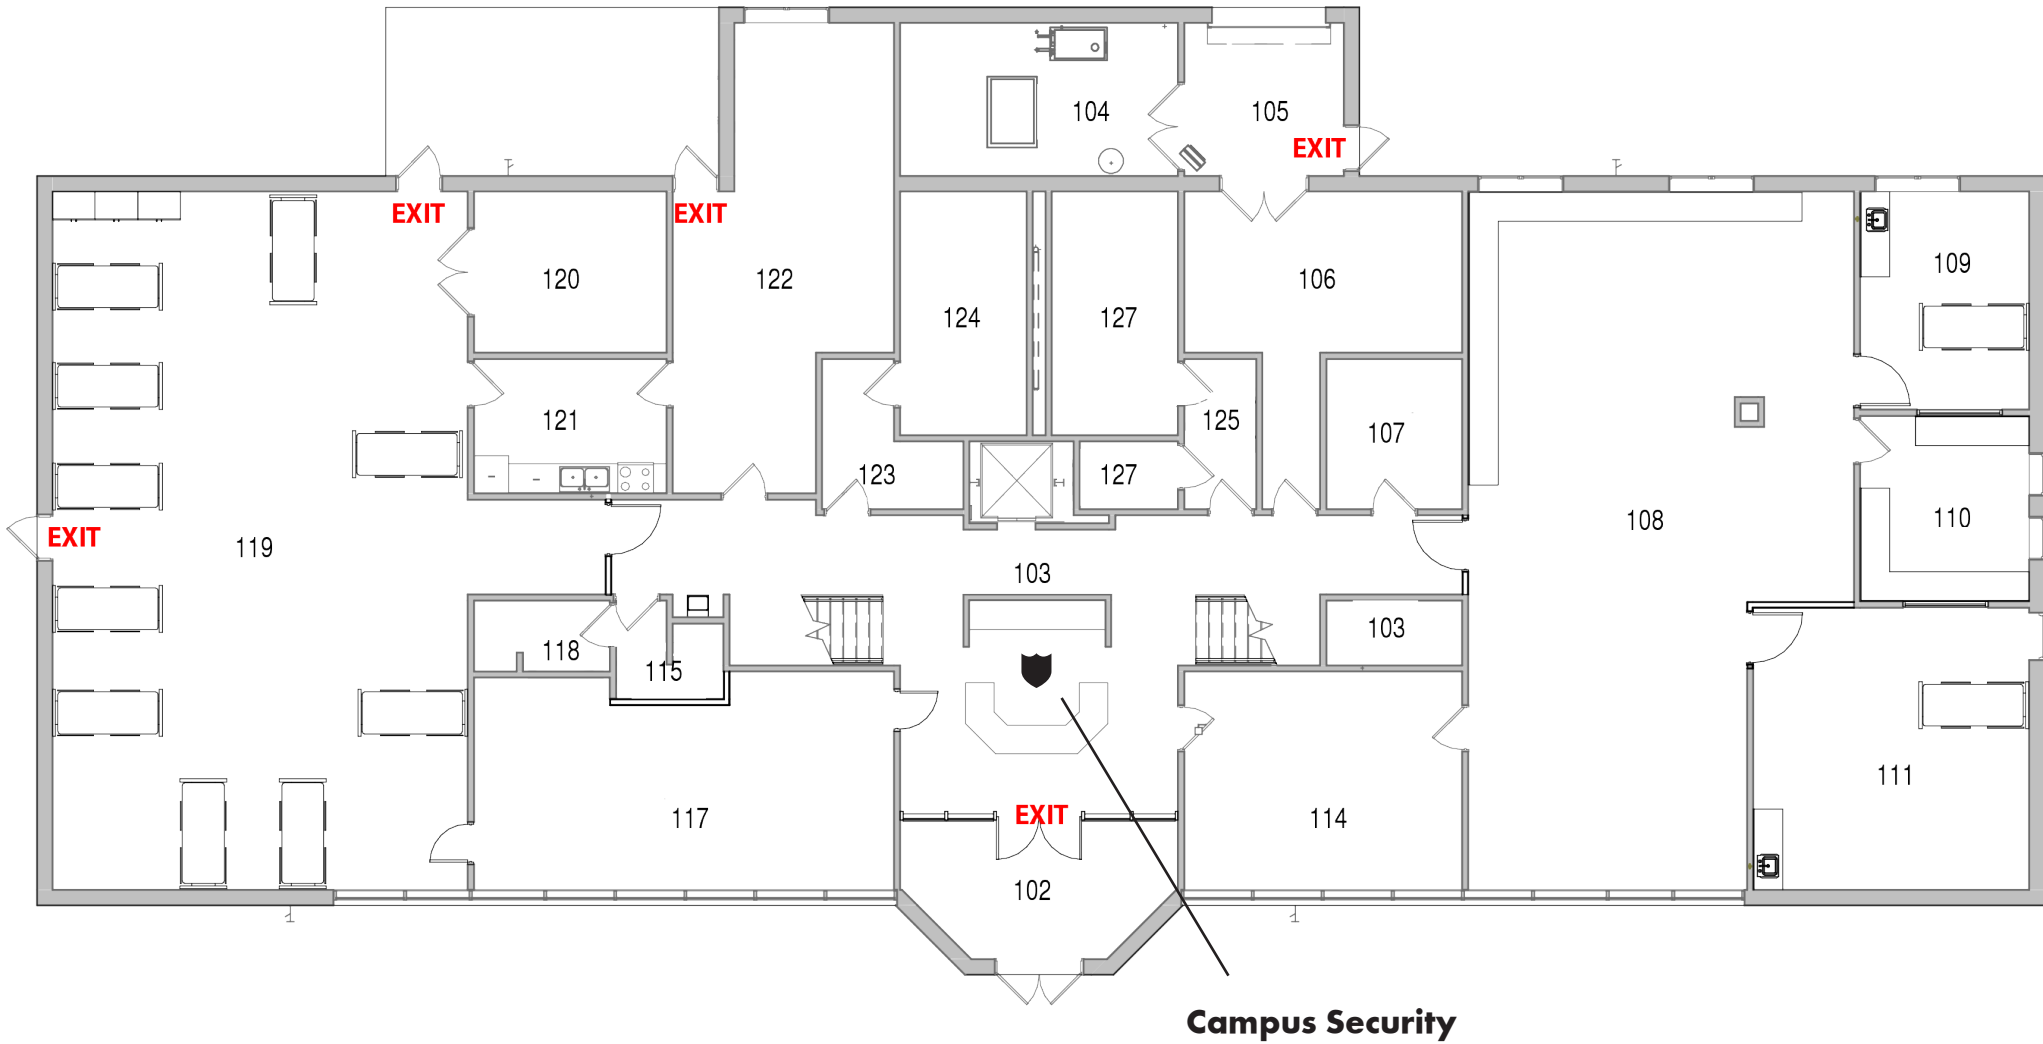

Directions to

Lee J. Marchant School of Nursing

101 N. Daniels Way
Bloomington, IN 47404

DIRECTIONS:

1. From IN-Hwy 48 (west 3rd street), turn north onto Daniels Way.
2. Make a left at the Lee J. Marchant School of Nursing 101 N. Daniels Way (On the west side of Daniels Way)

Parking: Available in the back of the building.

If parking lot is full, please park at the Connie and Steve Ferguson Academic Building across the street and use the crosswalk at Daniels Way and 3rd Street.

Parking hangtags may be obtained at the security desk.

FIRST FLOOR

Lee J. Marchant School of Nursing

101 N. Daniels Way | Bloomington, IN 47404

SECOND FLOOR

Lee J. Marchant School of Nursing

101 N. Daniels Way | Bloomington, IN 47404