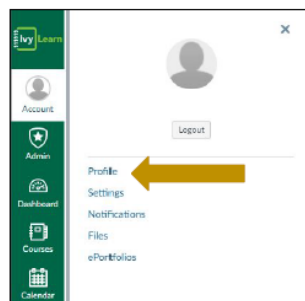

How to Access Tutor.com

1 Log into your IvyLearn account

2 In global navigation select account

3 In the menu select profile

4 Select Tutor.com