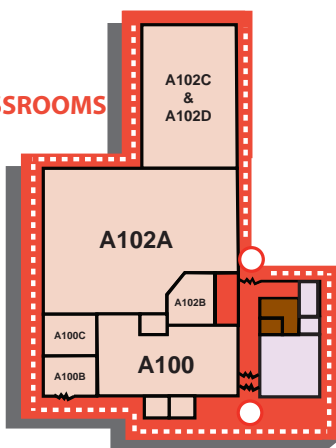

### B CLASSROOMS

### C CLASSROOMS

### A CLASSROOMS

Located west of Gerald I. Lamkin Lane

Chancellor/  
Campus President  
Offices

Clock  
Tower