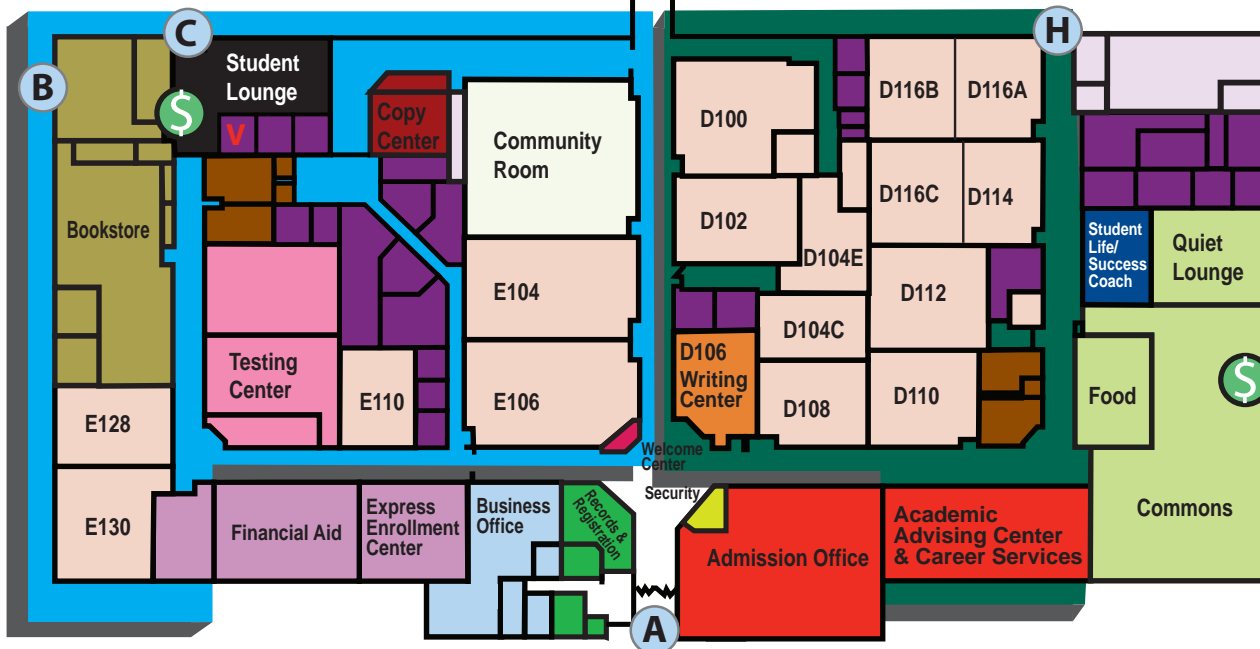

### C CLASSROOMS

### A CLASSROOMS

Located west of Gerald I. Lamkin Lane

Chancellor/  
Campus President  
Offices

Clock  
Tower

### E CLASSROOMS

### D CLASSROOMS