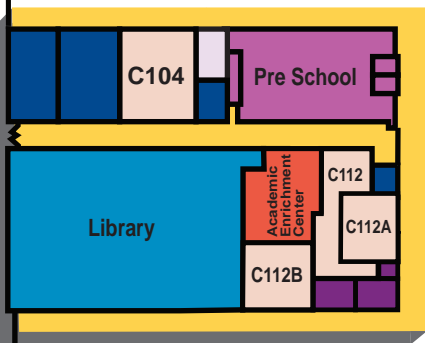

### B CLASSROOMS

### C CLASSROOMS

### A CLASSROOMS

Located west of Gerald I. Lamkin Lane

Chancellor/  
Campus President  
Offices

Clock  
Tower

### D CLASSROOMS