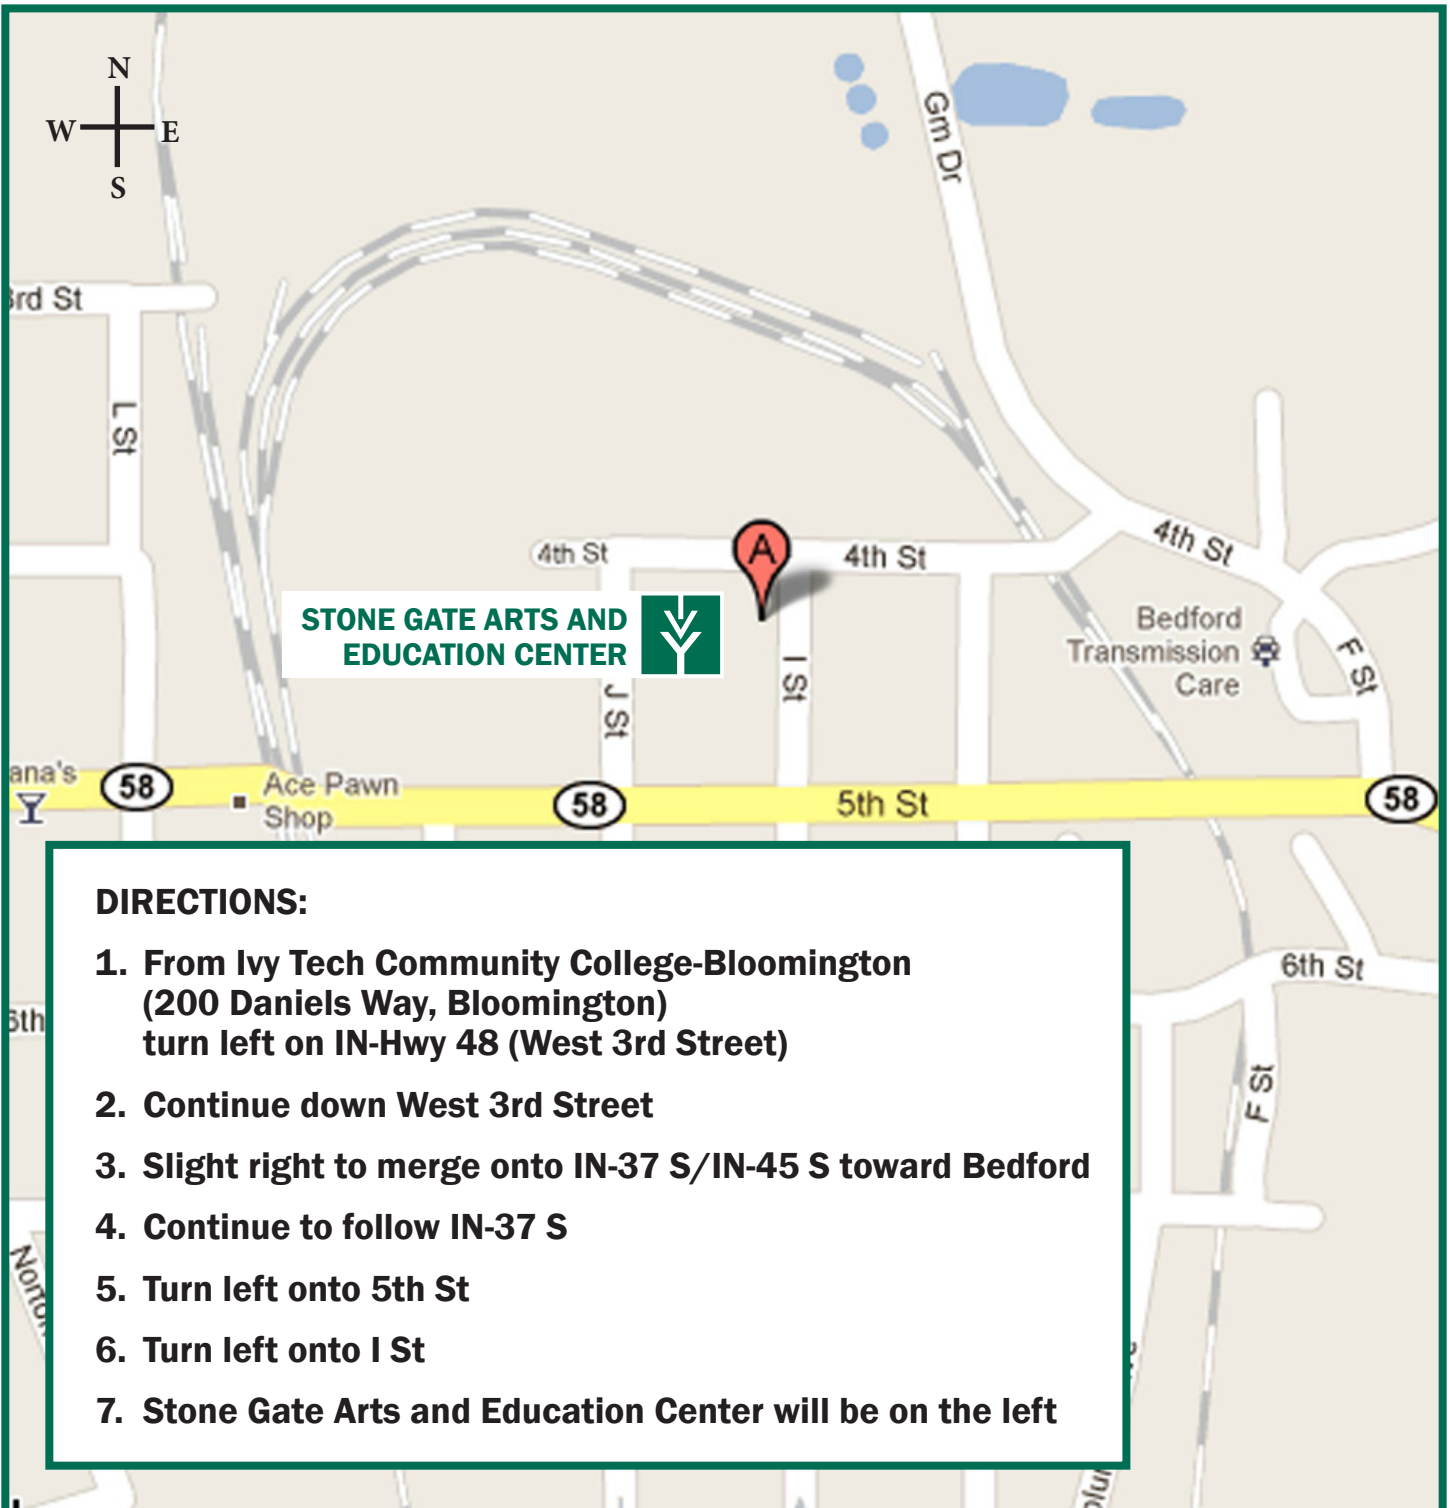

Directions to

# Stone Gate Arts and Education Center

405 I Street, Bedford, IN 47421

## DIRECTIONS:

1. From Ivy Tech Community College-Bloomington (200 Daniels Way, Bloomington) turn left on IN-Hwy 48 (West 3rd Street)
2. Continue down West 3rd Street
3. Slight right to merge onto IN-37 S/IN-45 S toward Bedford
4. Continue to follow IN-37 S
5. Turn left onto 5th St
6. Turn left onto I St
7. Stone Gate Arts and Education Center will be on the left