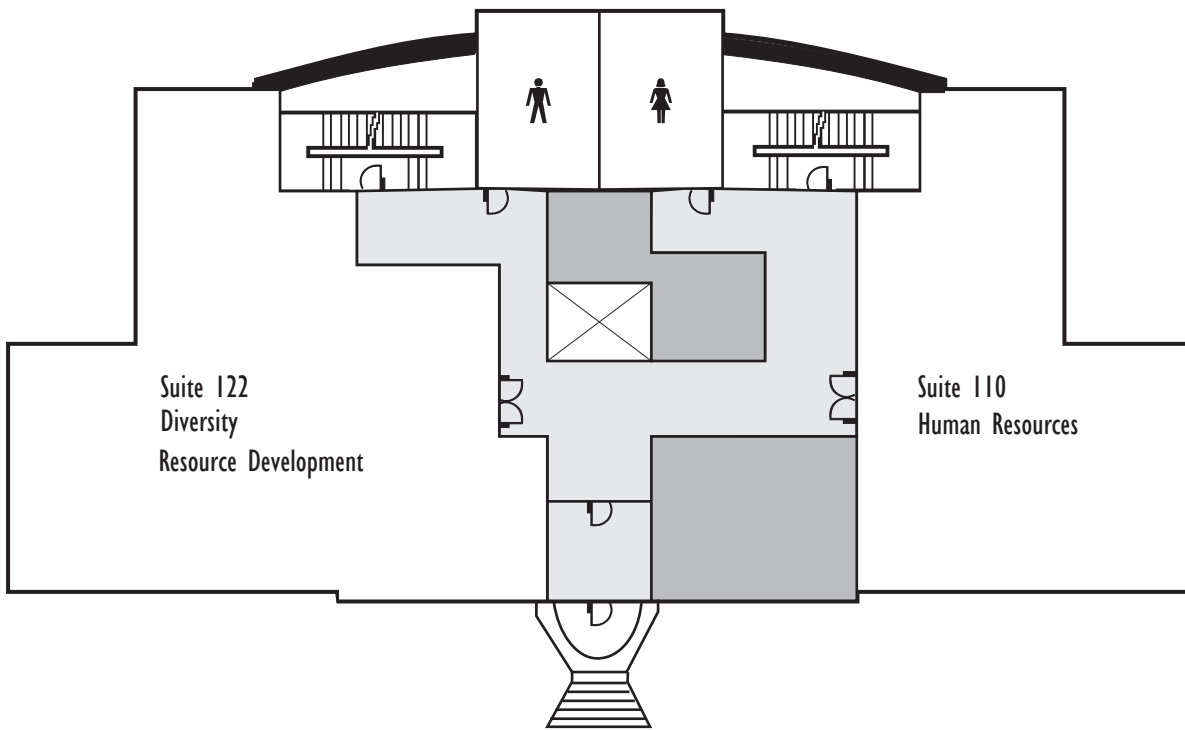

# ROSS BUILDING

Ivy Tech Community College, 3101 S. Creasy Lane, Lafayette, Indiana 47905, (765) 269-5000, (800) 669-4882  
*a tobacco free campus*

Ross Building - Ground Floor

Ross Building - First Floor

LEGEND					
	Accessible Areas		Service Areas		Handicapped Entrance
	Main Hallways		Elevator		Restrooms
			N		

# ROSS BUILDING

Ivy Tech Community College, 3101 S. Creasy Lane, Lafayette, Indiana 47905, (765) 269-5000  
*a tobacco free campus*

Ross Building - Second Floor

Ross Building - Third Floor

**LEGEND**

 Accessible Areas	 Service Areas	 Handicapped Entrance
 Main Hallways	 Elevator	 Restrooms