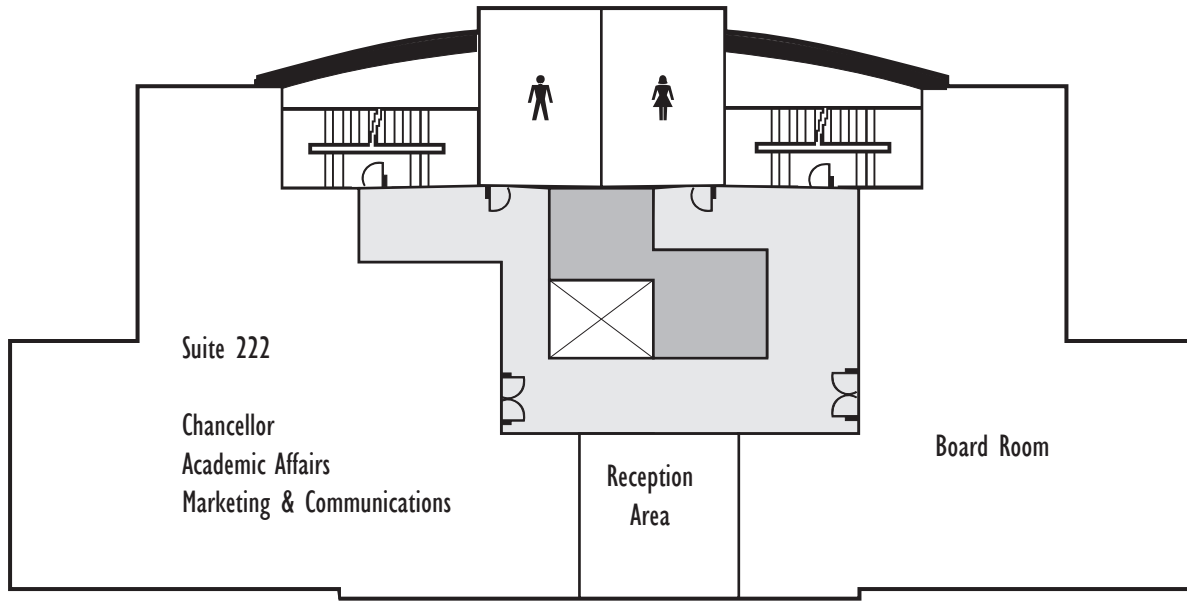

# ROSS BUILDING

Ivy Tech Community College, 3101 S. Creasy Lane, Lafayette, Indiana 47905, (765) 269-5000, (800) 669-4882  
*a tobacco free campus*

Ross Building - Ground Floor

Ross Building - First Floor

LEGEND					
	Accessible Areas		Service Areas		Handicapped Entrance
	Main Hallways		Elevator		Restrooms
			N		

# ROSS BUILDING

Ivy Tech Community College, 3101 S. Creasy Lane, Lafayette, Indiana 47905, (765) 269-5000  
*a tobacco free campus*

Ross Building - Second Floor

Ross Building - Third Floor

**LEGEND**

 Accessible Areas	 Service Areas	 Handicapped Entrance
 Main Hallways	 Elevator	 Restrooms