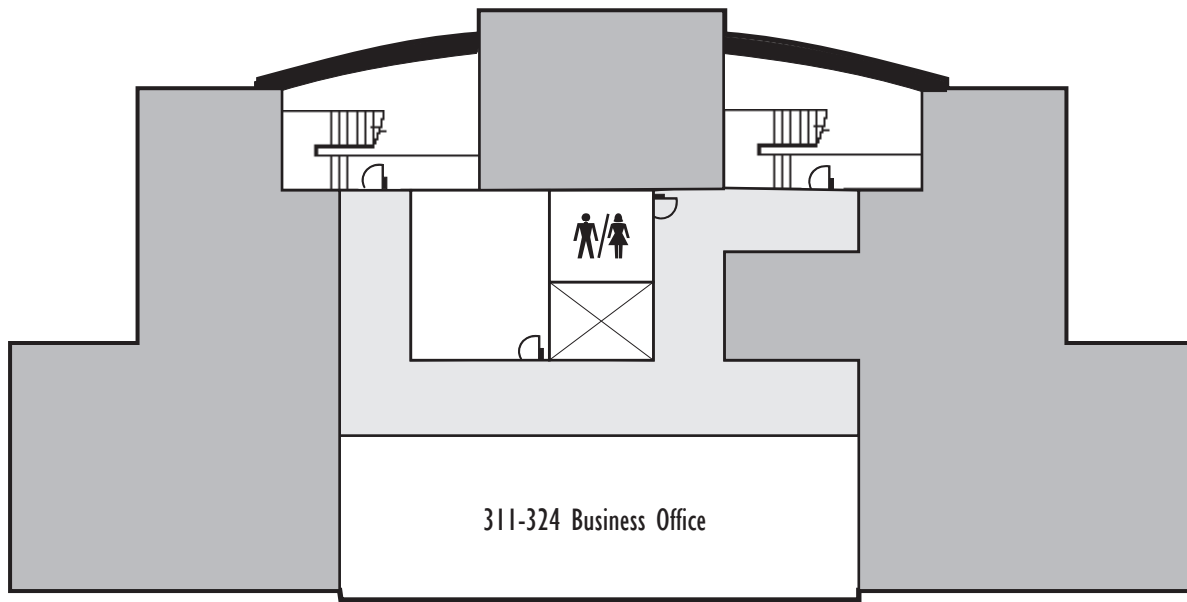

LEGEND					
	Accessible Areas		Service Areas		Handicapped Entrance
	Main Hallways		Elevator		Restrooms
			N		

# ROSS BUILDING

Ivy Tech Community College, 3101 S. Creasy Lane, Lafayette, Indiana 47905, (765) 269-5000  
*a tobacco free campus*

Ross Building - Second Floor

Ross Building - Third Floor

**LEGEND**

 Accessible Areas	 Service Areas	 Handicapped Entrance
 Main Hallways	 Elevator	 Restrooms