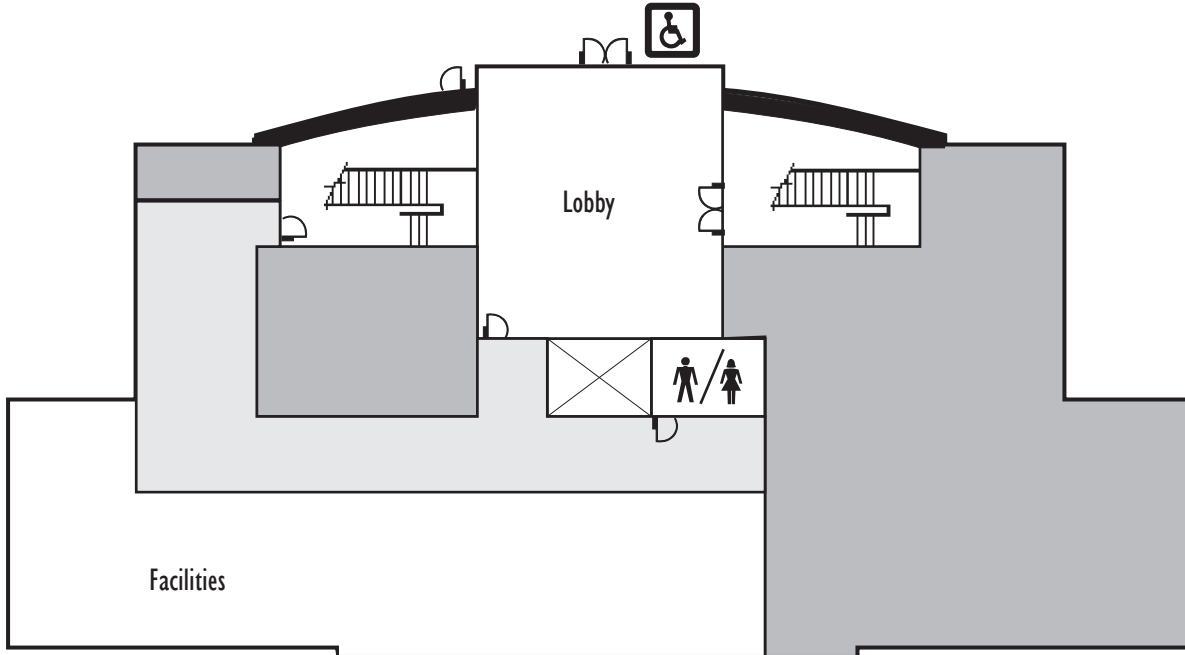

# ROSS BUILDING

Ivy Tech Community College, 3101 S. Creasy Lane, Lafayette, Indiana 47905, (765) 269-5000, (800) 669-4882  
*a tobacco free campus*

Ross Building - Ground Floor

Ross Building - First Floor

LEGEND					
	Accessible Areas		Service Areas		Handicapped Entrance
	Main Hallways		Elevator		Restrooms
			N		

# ROSS BUILDING

Ivy Tech Community College, 3101 S. Creasy Lane, Lafayette, Indiana 47905, (765) 269-5000  
*a tobacco free campus*

Ross Building - Second Floor

Ross Building - Third Floor

**LEGEND**

 Accessible Areas	 Service Areas	 Handicapped Entrance
 Main Hallways	 Elevator	 Restrooms