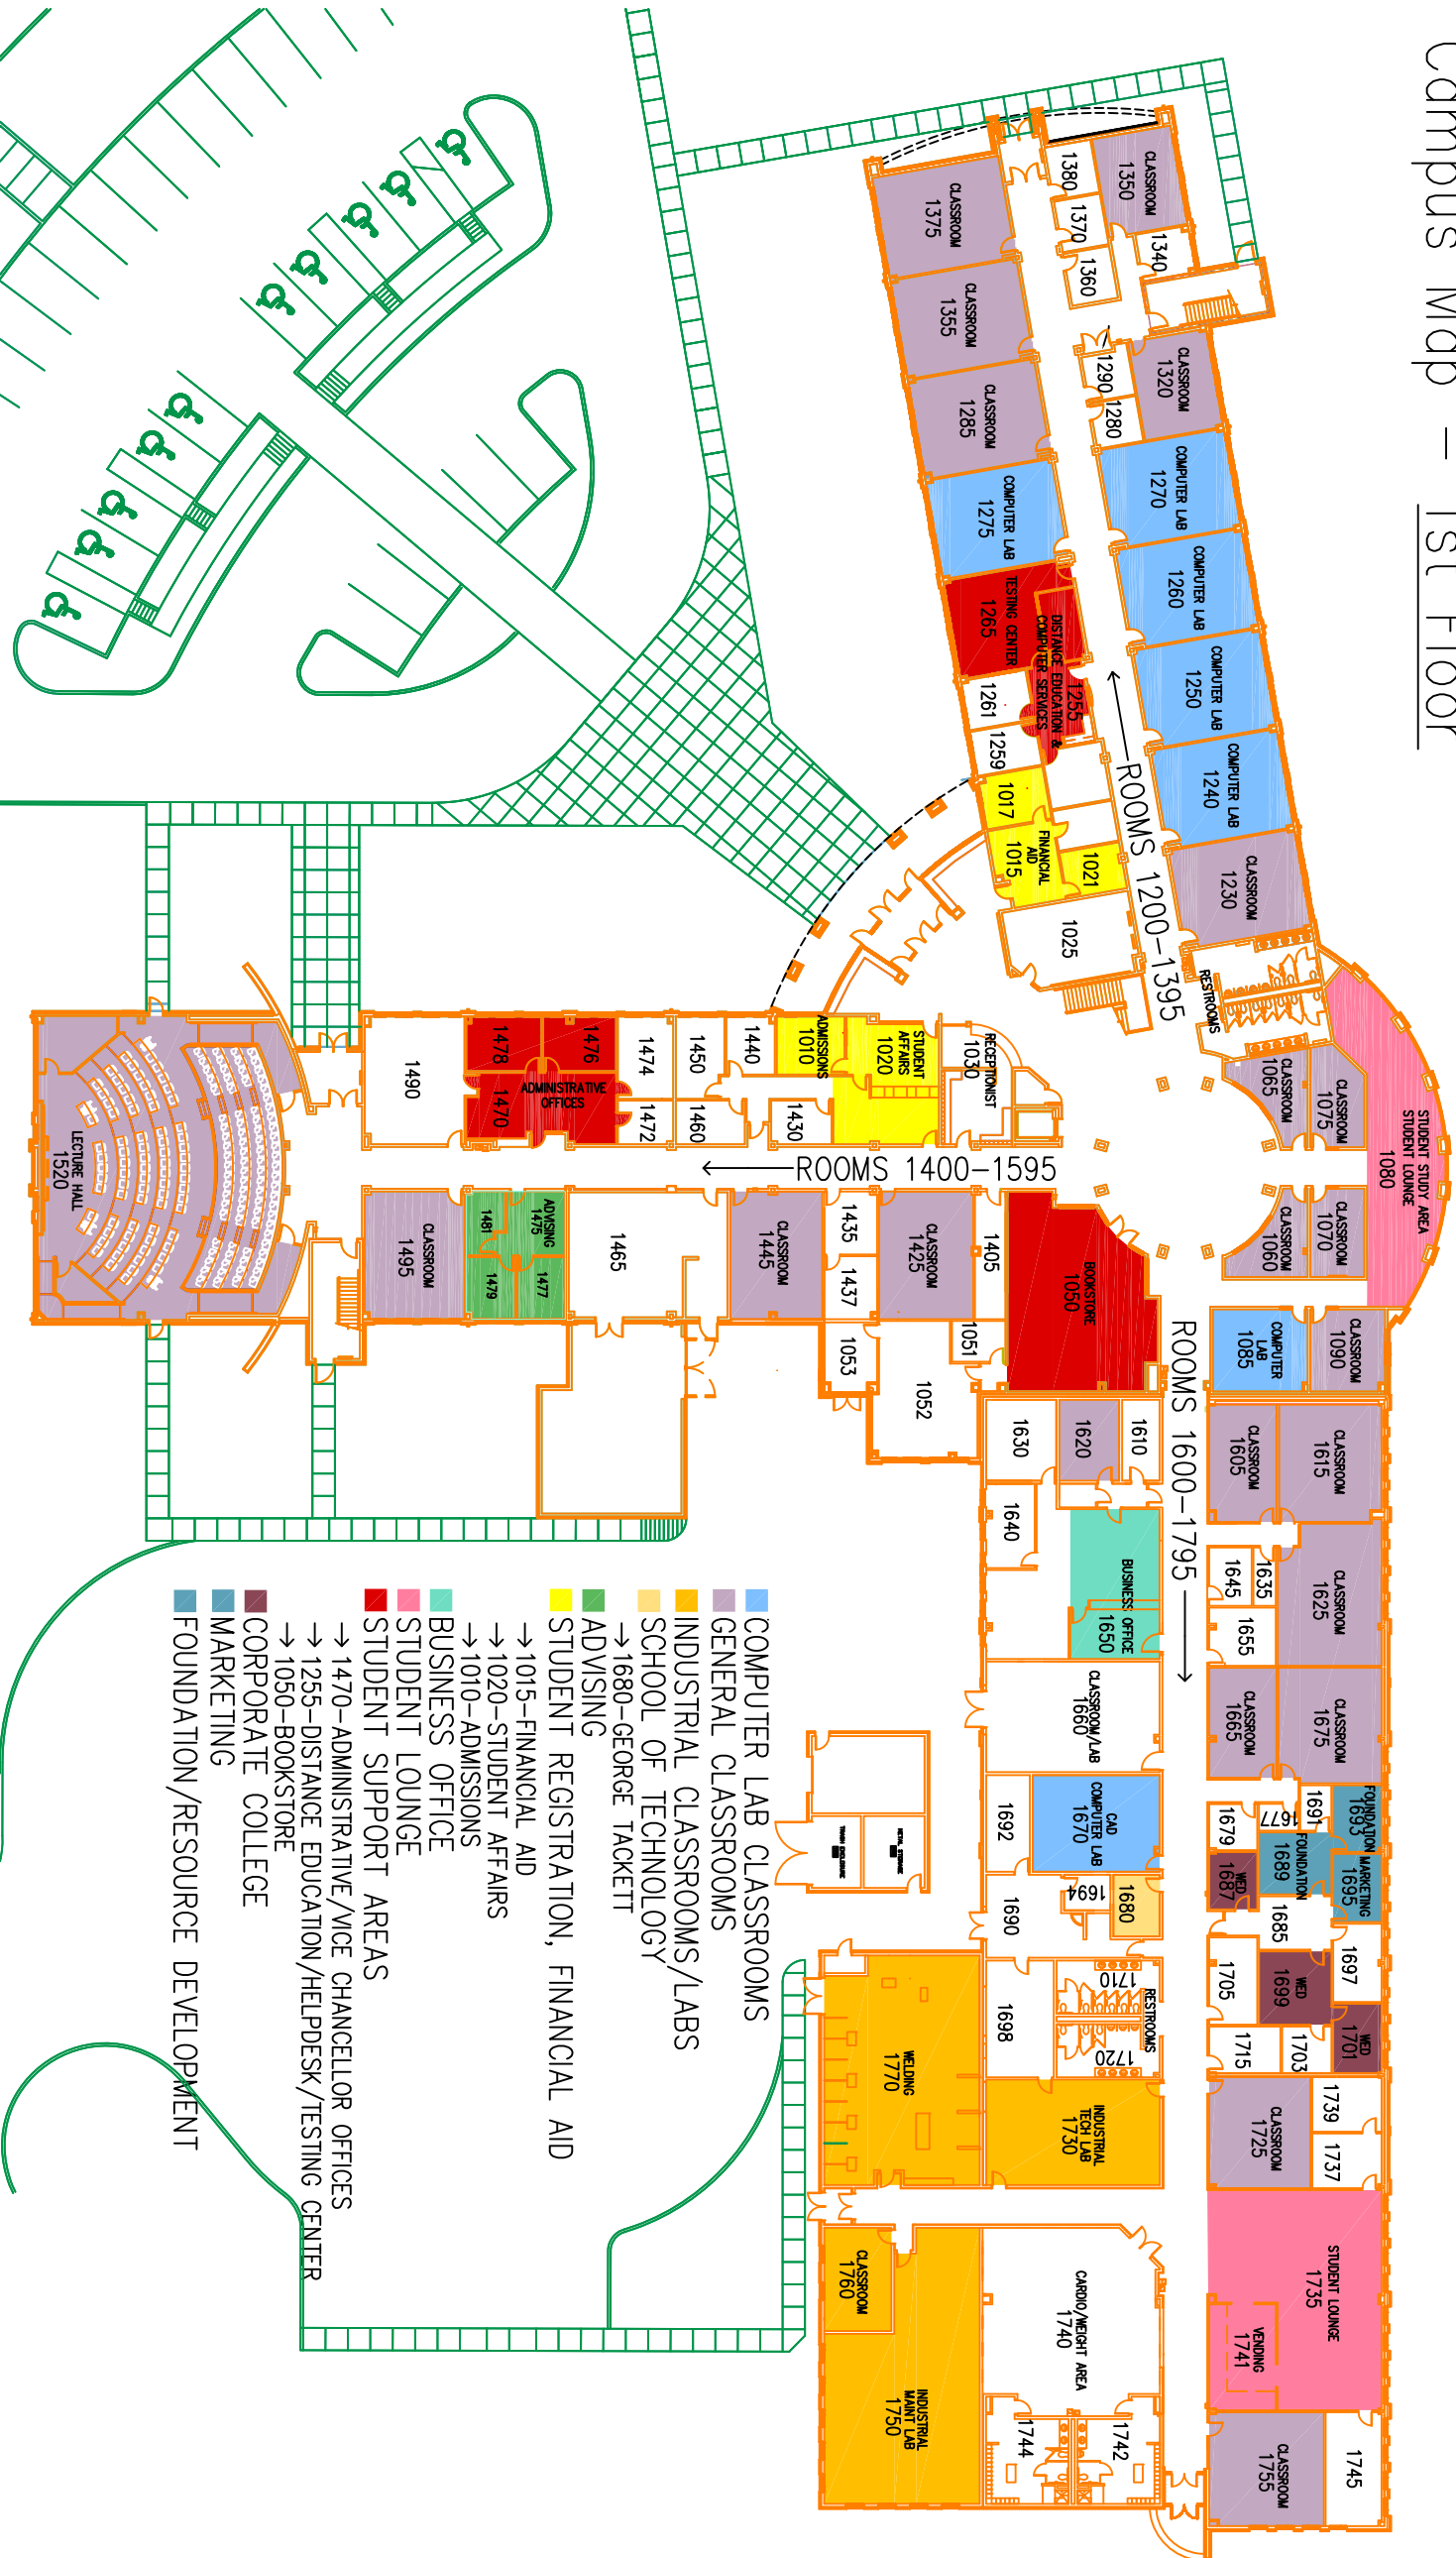

Ivy Tech Community College – Madison Campus Map – 1st Floor

- COMPUTER LAB CLASSROOMS
- GENERAL CLASSROOMS
- INDUSTRIAL CLASSROOMS/LABS
- SCHOOL OF TECHNOLOGY
- 1680-GEORGE TACKETT
- ADVISING
- STUDENT REGISTRATION, FINANCIAL AID
 - 1015-FINANCIAL AID
 - 1020-STUDENT AFFAIRS
- BUSINESS OFFICE
 - 1010-ADMISSIONS
- STUDENT LOUNGE
 - 1470-ADMINISTRATIVE/VICE CHANCELLOR OFFICES
 - 1255-DISTANCE EDUCATION/HELPDESK/TESTING CENTER
 - 1050-BOOKSTORE
- STUDENT SUPPORT AREAS
 - 1470-ADMINISTRATIVE/VICE CHANCELLOR OFFICES
 - 1255-DISTANCE EDUCATION/HELPDESK/TESTING CENTER
 - 1050-BOOKSTORE
- CORPORATE COLLEGE
- MARKETING
- FOUNDATION/RESOURCE DEVELOPMENT