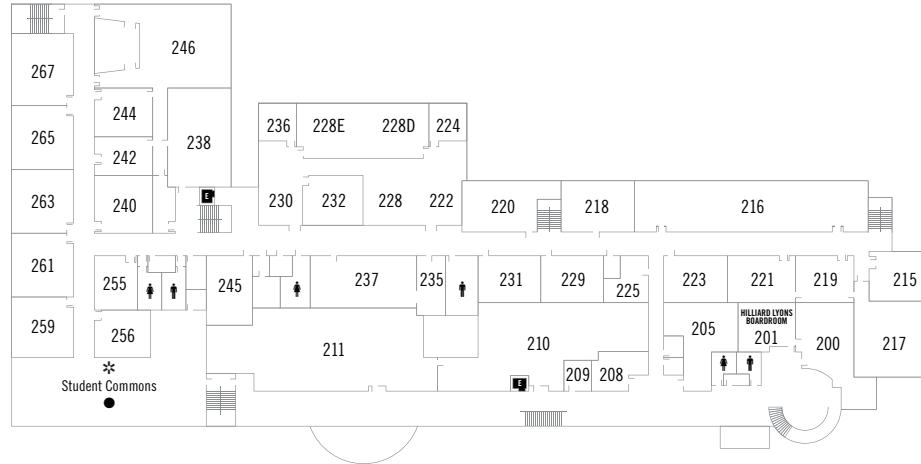

Tri-State Building (TS)

Plaza (PL)

Second floor and third floor on other side

SECOND FLOOR

ROOM

Chancellor's Office/Marketing	200
Hilliard Lyons Board Room	201
Office of Academic Affairs	205
Ivy Tech Foundation	208
Human Resources	218
Educational Technology/Marketing	220
Office of Diversity, Equity & Belonging	225
Lamkin Center	228
Counseling Services	228
IMPACCT Scholars Office	228
Tutoring	230

School of Arts, Sciences & Education	210
School of Nursing Offices	216
Student Commons	●
Vending in Student Commons	*
Restrooms	♂ ♀
Elevator	E

3501 N. First Avenue

THIRD FLOOR

ROOM

Early College High School Office	322
Early Childhood Education Offices	327
School of Business Offices	327
School of Public and Social Services Offices	327
School of Information Technology Offices	327
Vending	*
Restrooms	♂ ♀
Elevator	E