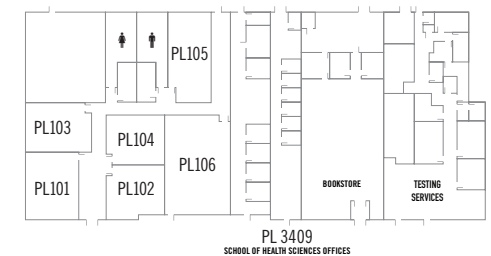

Evansville Campus Map

www.ivytech.edu/evansville (812) 426-2865

IVY TECH
COMMUNITY COLLEGE
EVANSVILLE

FIRST FLOOR ROOM

Career Coaching (CCEC)/ WorkOne	108
Admissions, Academic Advising & Disability Support	112
Bower-Suhrheinrich Visual Arts Center	107
Business Affairs	134
Bussing-Koch Gallery	●
Commons Café	152
Carter Library	141
Express Enrollment	111
Financial Aid	111
Registrar	111
Office of Student Affairs	135
Public Safety/Emerg. Preparedness	137
Employer Connections (CCEC)	144
Koch Student Center (First Floor Commons)	152
Vending in Koch Student Center Facilities	* 140
Old National Bank Atrium	◆
School of Applied Science & Engineering Technology Offices	153
School of Health Sciences Offices	PL 3409
School of Technology Offices	153
Student Life Center	152
Testing Services	PL 3401
Vectren Auditorium Welborn Foundation Wellness & Fitness Center	147
Lactation Room located in the Fitness Center	142
K14/College Connection Coaches	136
Restrooms	♂ ♀
Information Desk	★
Elevator	E

Tri-State Building (TS)

Plaza (PL)

Second floor and third floor on other side

SECOND FLOOR

ROOM

Chancellor's Office/Marketing	200
Hilliard Lyons Board Room	201
Office of Academic Affairs	205
Ivy Tech Foundation	208
Human Resources	218
Educational Technology/Marketing	220
Office of Diversity, Equity & Belonging	225
Lamkin Center	228
Counseling Services	228
IMPACCT Scholars Office	228
Tutoring	230

School of Arts, Sciences & Education	210
School of Nursing Offices	216
Student Commons	●
Vending in Student Commons	*
Restrooms	♂ ♀
Elevator	E

3501 N. First Avenue

THIRD FLOOR

ROOM

Early College High School Office	322
Early Childhood Education Offices	327
School of Business Offices	327
School of Public and Social Services Offices	327
School of Information Technology Offices	327
Vending	*
Restrooms	♂ ♀
Elevator	E