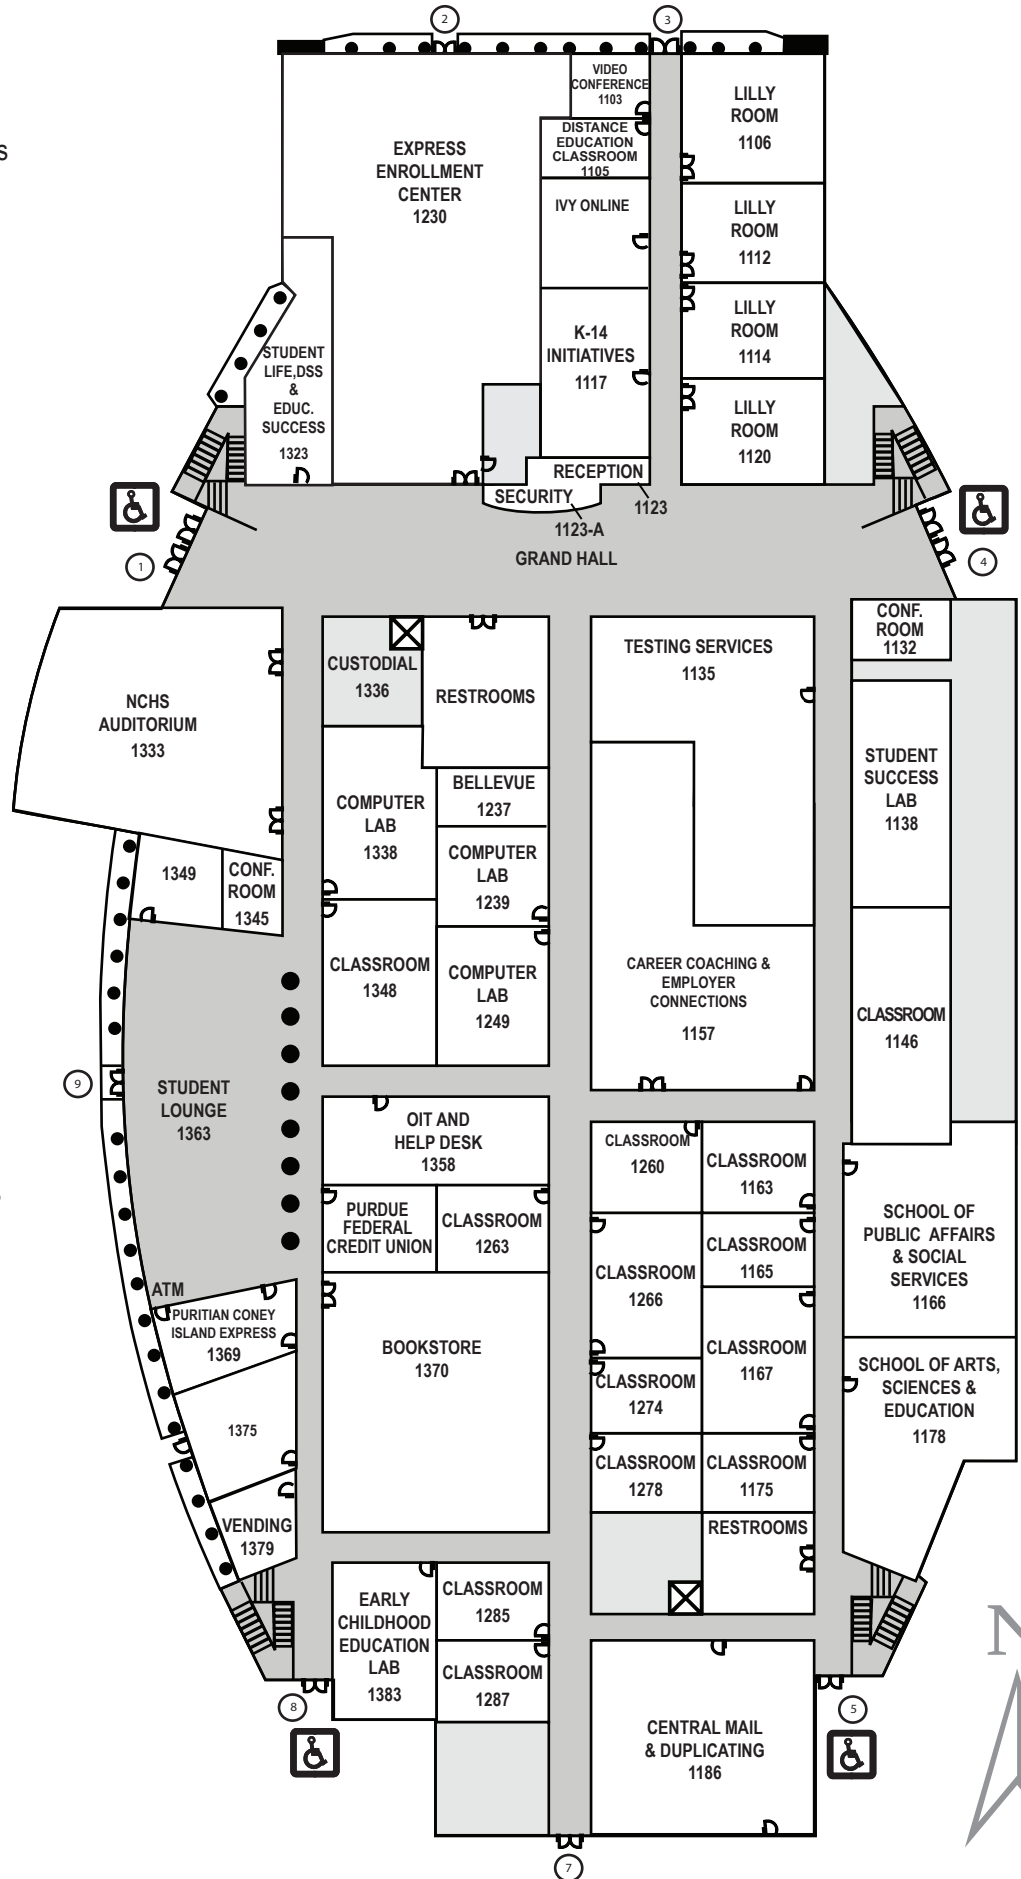

IVY HALL

FIRST FLOOR

- ATM
- Bookstore
- Career Coaching & Employer Connections
- Central Mail & Duplicating
- Classrooms
- Computer Labs
- Disability Support Services
- Distance Education Classrooms
- Early Childhood Education Lab
- Elevators
- Express Enrollment Center
 - Admissions
 - Cashier
 - Diversity, Engagement & International Programs
 - Document Imaging
 - Enrollment Services
 - Financial Aid
 - Registrar
 - Student Success
 - Veterans Affairs
- Help Desk
- Ivy Online
- K-14 Initiatives
- Lilly Rooms
- NCHS Auditorium
- OIT
- Purdue Federal Credit Union
- Puritan Coney Island Express
- Reception
- Restrooms
- School of Arts, Sciences & Education
- School of Public Affairs & Social Services
- Security
- Student Lounge
- Student Life
- Testing Services

Ivy Hall
3101 S. Creasy Lane
Lafayette, Indiana 47905
a tobacco free campus

IVY HALL

SECOND FLOOR

- Academic Advising
- Anatomy & Physiology Lab
- Biotechnology Lab
- Chemistry/Microbiology Lab
- Classrooms
- Computer Labs
- Dental Assistant Lab
- Elevators
- Health Information Technology Lab
- Medical Assistant Lab
- Nursing Lab
- Practical Nursing Lab
- Respiratory Care Lab
- Restrooms
- School of Business, Logistics & Supply Chain
- School of Information Technology
- School of Health Sciences
- School of Nursing
- Surgical Technology Lab
- Science Lab
- Wellness Center