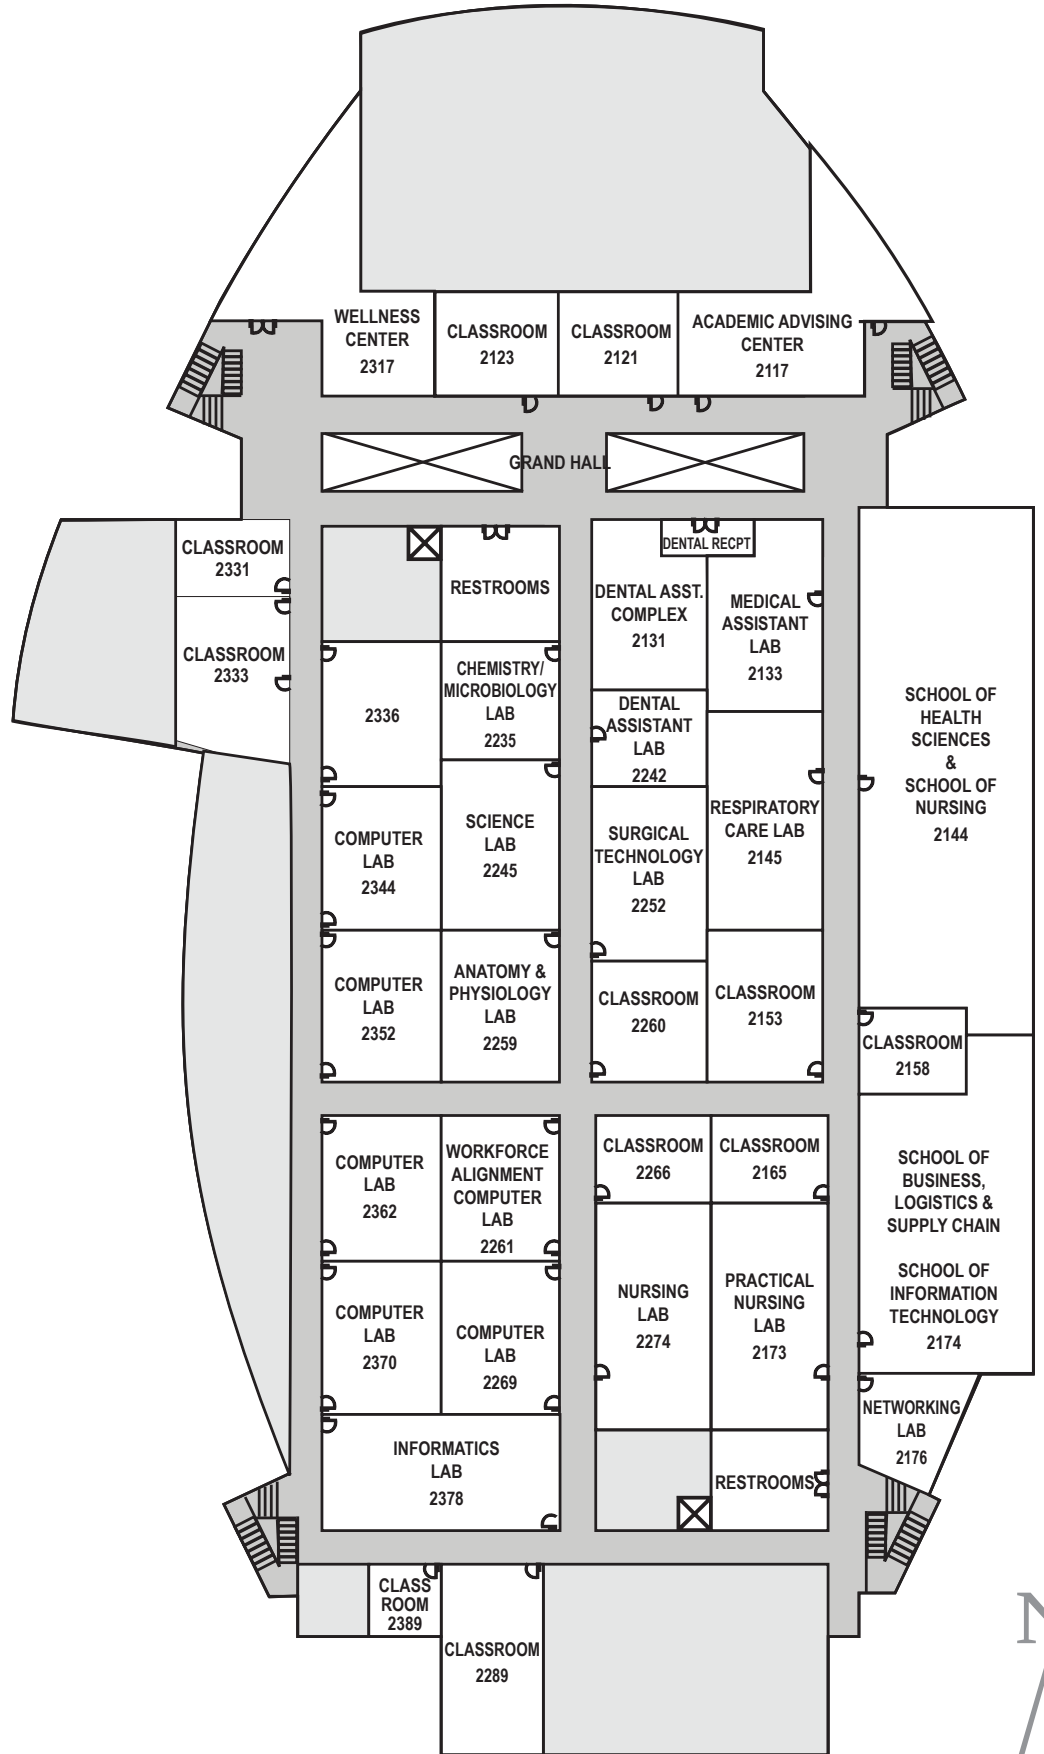

IVY HALL

FIRST FLOOR

- ATM
- Bookstore
- Career Coaching & Employer Connections
- Central Mail & Duplicating
- Classrooms
- Computer Labs
- Disability Support Services
- Distance Education Classrooms
- Early Childhood Education Lab
- Elevators
- Express Enrollment Center
 - Admissions
 - Cashier
 - Diversity, Engagement & International Programs
 - Document Imaging
 - Enrollment Services
 - Financial Aid
 - Registrar
 - Student Success
 - Veterans Affairs
- Help Desk
- Ivy Online
- K-14 Initiatives
- Lilly Rooms
- NCHS Auditorium
- OIT
- Purdue Federal Credit Union
- Puritan Coney Island Express
- Reception
- Restrooms
- School of Arts, Sciences & Education
- School of Public Affairs & Social Services
- Security
- Student Lounge
- Student Life
- Testing Services

Ivy Hall
3101 S. Creasy Lane
Lafayette, Indiana 47905
a tobacco free campus

IVY HALL

SECOND FLOOR

- Academic Advising
- Anatomy & Physiology Lab
- Biotechnology Lab
- Chemistry/Microbiology Lab
- Classrooms
- Computer Labs
- Dental Assistant Lab
- Elevators
- Health Information Technology Lab
- Medical Assistant Lab
- Nursing Lab
- Practical Nursing Lab
- Respiratory Care Lab
- Restrooms
- School of Business, Logistics & Supply Chain
- School of Information Technology
- School of Health Sciences
- School of Nursing
- Surgical Technology Lab
- Science Lab
- Wellness Center