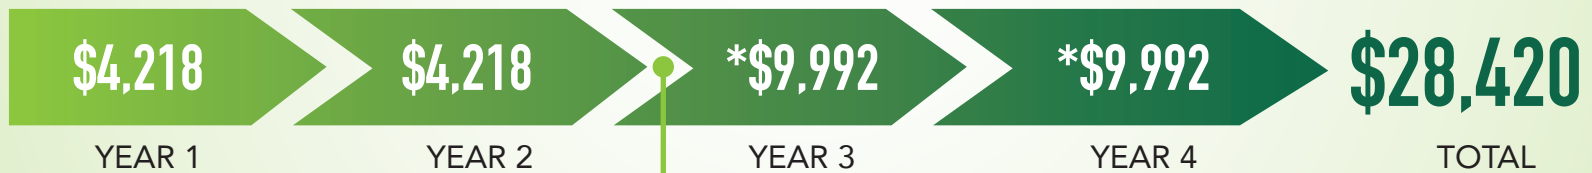

PATHWAY TO AN AFFORDABLE AND ATTAINABLE BACHELOR'S DEGREE

Partnering with educational providers

Four years at Purdue

Two years at Ivy Tech plus two years at Purdue

Credential Earned

Purdue University (based on the 2018-19 academic year)
Includes tuition only, does not include additional room and board

*Tuition rates as of June 2018

Source: College website