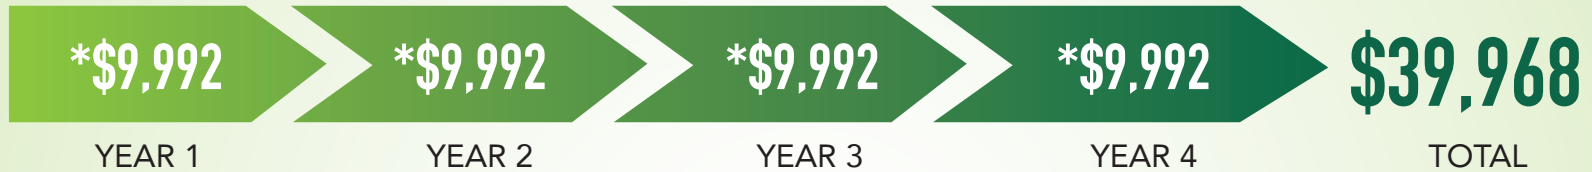

PATHWAY TO AN AFFORDABLE AND ATTAINABLE BACHELOR'S DEGREE

Partnering with educational providers

Four years at Purdue

Two years at Ivy Tech plus two years at Purdue

Credential Earned

Purdue University (based on the 2018-19 academic year)
Includes tuition only, does not include additional room and board

*Tuition rates as of June 2018

Source: College website