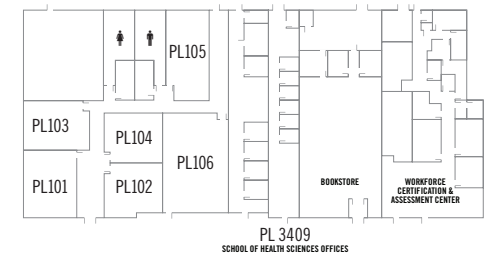

Evansville Campus Map

www.ivytech.edu/southwest (812) 426-2865

FIRST FLOOR	ROOM
Academic Advising	108
Admissions	111
Bower- Suhrheinrich Visual Arts Center	107
Business Affairs	134
Bussing-Koch Gallery	●
Café	152
Carter Library	141
Express Enrollment	111
Facilities	137
Financial Aid	111
Instructional Technology	144
Koch Student Center (First Floor Commons)	152
Vending in Koch Student Center	*
ATM in Koch Student Center	\$
Marketing & Communications	140
Old National Bank Atrium	◆
Registrar	112
School of Applied Science & Engineering Technology Offices	153
School of Health Sciences Offices	PL 3409
School of Technology Offices	153
Student Life Center	152
Vectren Auditorium	147
Welborn Foundation Wellness & Fitness Center <i>Lactation Room located in the Fitness Center</i>	142
Corporate College	CC
Restrooms	♂ ♀
Information Desk	★
Elevator	E

Corporate College

Tri-State Building (TS)

Plaza (PL)

SECOND FLOOR

	ROOM
Career Services	220
Disability Support Services	228
Hilliard Lyons Boardroom	201
Lamkin Center for Learning and Student Success	228
School of Liberal Arts and Sciences Offices	210
School of Nursing Offices	216
Student Commons	●
Vending in Student Commons	*
Restrooms	♂ ♀
Elevator	E

3501 N. First Avenue

THIRD FLOOR

	ROOM
School of Business Offices	327
School of Education Offices	327
School of Fine Arts and Design Offices	327
School of Public and Social Services Offices	327
Vending	*
Restrooms	♂ ♀
Elevator	E

3501 N. First Avenue

First floor on other side