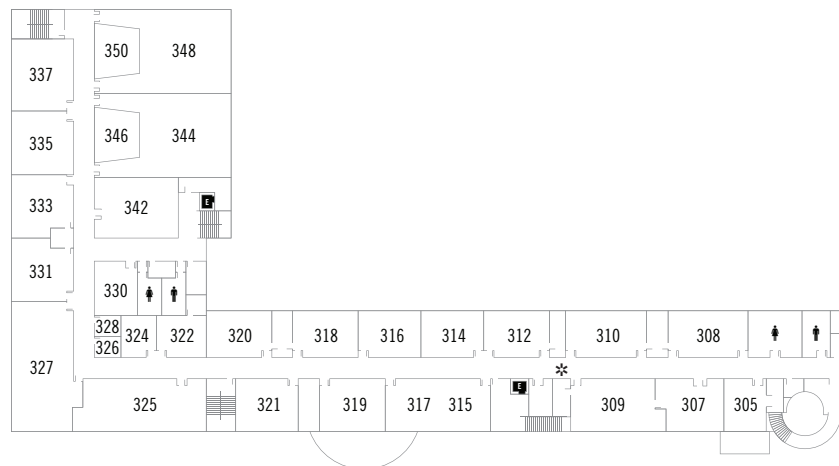

Evansville Campus Map

www.ivytech.edu/southwest (812) 426-2865

FIRST FLOOR	ROOM
Academic Advising	108
Admissions	111
Bower- Suhrheinrich Visual Arts Center	107
Business Affairs	134
Bussing-Koch Gallery	●
Café	152
Carter Library	141
Express Enrollment	111
Facilities	137
Financial Aid	111
Instructional Technology	144
Koch Student Center (First Floor Commons)	152
Vending in Koch Student Center	*
ATM in Koch Student Center	\$
Marketing & Communications	140
Old National Bank Atrium	◆
Registrar	112
School of Applied Science & Engineering Technology Offices	153
School of Health Sciences Offices	PL 3409
School of Technology Offices	153
Student Life Center	152
Vectren Auditorium	147
Welborn Foundation Wellness & Fitness Center <i>Lactation Room located in the Fitness Center</i>	142
Corporate College	CC
Restrooms	♂ ♀
Information Desk	★
Elevator	E

Corporate College

Tri-State Building (TS)

Plaza (PL)

SECOND FLOOR

	ROOM
Career Services	220
Disability Support Services	228
Hilliard Lyons Boardroom	201
Lamkin Center for Learning and Student Success	228
School of Liberal Arts and Sciences Offices	210
School of Nursing Offices	216
Student Commons	●
Vending in Student Commons	*
Restrooms	♂ ♀
Elevator	E

3501 N. First Avenue

THIRD FLOOR

	ROOM
School of Business Offices	327
School of Education Offices	327
School of Fine Arts and Design Offices	327
School of Public and Social Services Offices	327
Vending	*
Restrooms	♂ ♀
Elevator	E

3501 N. First Avenue

First floor on other side