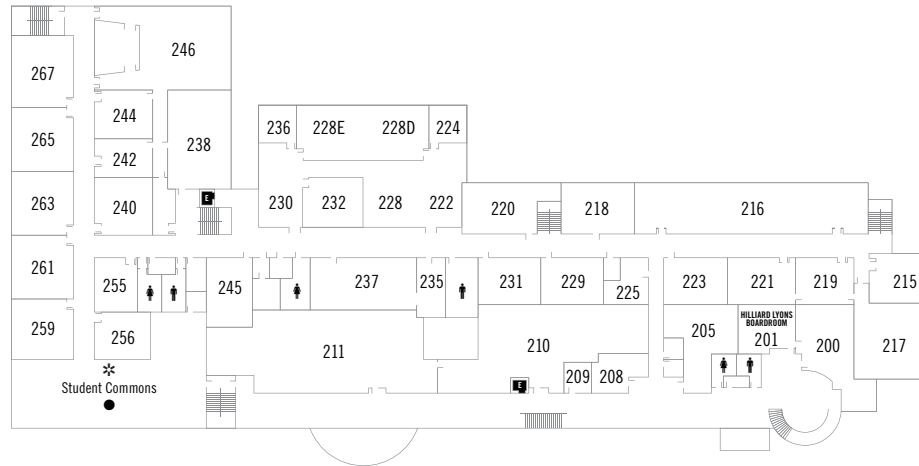

Evansville Campus Map

www.ivytech.edu/southwest (812) 426-2865

FIRST FLOOR	ROOM
Academic Advising	108
Admissions	111
Bower- Suhrheinrich Visual Arts Center	107
Business Affairs	134
Bussing-Koch Gallery	●
Café	152
Carter Library	141
Express Enrollment	111
Facilities	137
Financial Aid	111
Instructional Technology	144
Koch Student Center (First Floor Commons)	152
Vending in Koch Student Center	*
ATM in Koch Student Center	\$
Marketing & Communications	140
Old National Bank Atrium	◆
Registrar	112
School of Applied Science & Engineering Technology Offices	153
School of Health Sciences Offices	PL 3409
School of Technology Offices	153
Student Life Center	152
Vectren Auditorium	147
Welborn Foundation Wellness & Fitness Center <i>Lactation Room located in the Fitness Center</i>	142
Corporate College	CC
Restrooms	♂ ♀
Information Desk	★
Elevator	E

Corporate College

Tri-State Building (TS)

Plaza (PL)

SECOND FLOOR

	ROOM
Career Services	220
Disability Support Services	228
Hilliard Lyons Boardroom	201
Lamkin Center for Learning and Student Success	228
School of Liberal Arts and Sciences Offices	210
School of Nursing Offices	216
Student Commons	●
Vending in Student Commons	*
Restrooms	♂ ♀
Elevator	E

3501 N. First Avenue

THIRD FLOOR

	ROOM
School of Business Offices	327
School of Education Offices	327
School of Fine Arts and Design Offices	327
School of Public and Social Services Offices	327
Vending	*
Restrooms	♂ ♀
Elevator	E

3501 N. First Avenue

First floor on other side