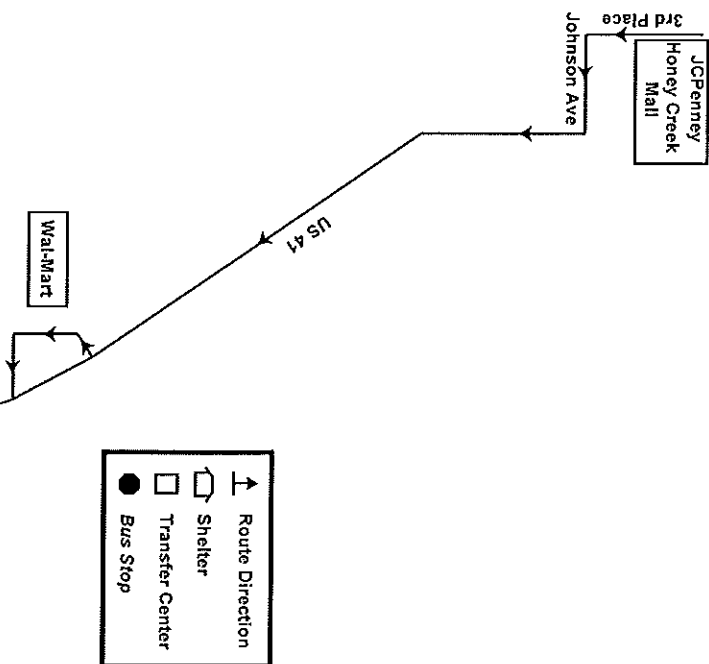

MONDAY THROUGH THURSDAY

TURN BY TURN ROUTE

- Leave Honey Creek Mall at 15 and 45 past the hour.
- Take 3rd Place to Johnson Ave.
- Turn left on Johnson Ave to US 41.
- Turn right on US 41 to Wal-Mart.
- Leave Wal-Mart and turn right on US 41 to Ivy Tech.
- Leave Ivy Tech and turn right to the Industrial Park only at 7:55 am, 11:45 am, 12:45 pm, and 5:15 pm. Leave Industrial Park or Ivy Tech and turn left on US 41 to Johnson Ave.
- Turn left on Johnson Ave to 3rd Place.
- Turn right on 3rd Place to JCPenney.

Inappropriate behavior will NOT be tolerated while riding the bus. Unacceptable behavior is defined as, but not limited to, disrespect to the driver, misconduct at a bus stop, profanity or vulgarity, unwanted conversation or touching, boarding the bus with prohibited items, littering, or disruptive/unnruly behavior. Anyone violating these rules will be removed from the bus and their riding privileges suspended for one semester.