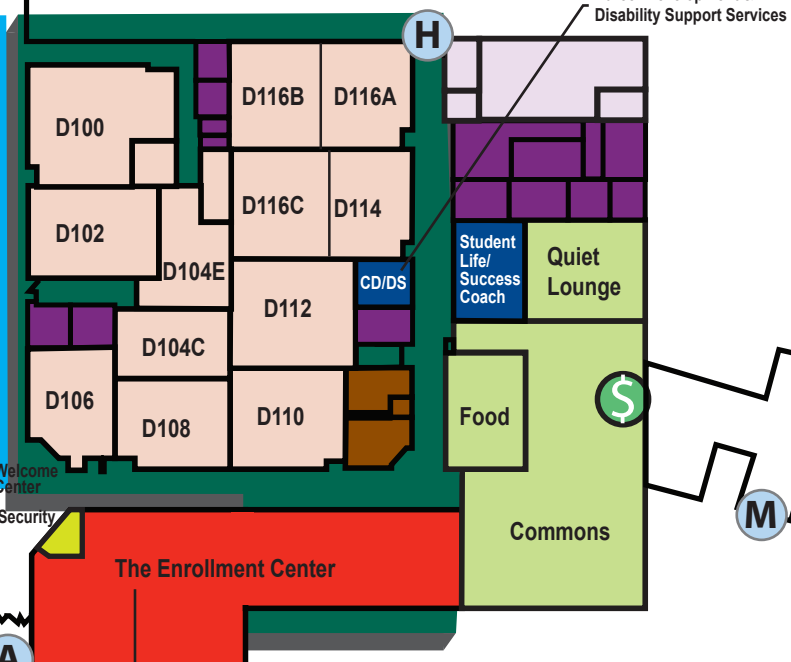

Gerald I. Lamkin Lane

Ivy Tech Community College
8000 South Education Drive
Terre Haute, IN 47802
812-299-1121
1-800-377-4882
www.IvyTech.edu

B CLASSROOMS

C CLASSROOMS

A CLASSROOMS

Located west of Gerald I. Lamkin Lane

Chancellor/
Campus President
Offices

Clock
Tower

E CLASSROOMS

D CLASSROOMS

US 41

Admissions, Express Enrollment Center,
Academic Advising Center, Transfer Services, Veteran Services

H CLASSROOMS

Level 1

Level 2