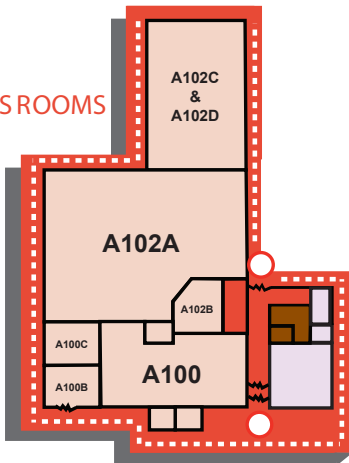

Gerald I. Lamkin Lane

Ivy Tech Community College
8000 South Education Drive
Terre Haute, IN 47802
812-299-1121
1-800-377-4882
www.IvyTech.edu

B CLASSROOMS

C CLASSROOMS

A CLASSROOMS

Located west of Gerald I. Lamkin Lane

Chancellor/
Campus President
Offices

Clock
Tower

E CLASSROOMS

D CLASSROOMS

US 41

Admissions, Express Enrollment Center,
Academic Advising Center, Transfer Services, Veteran Services

H CLASSROOMS

Level 1

Level 2