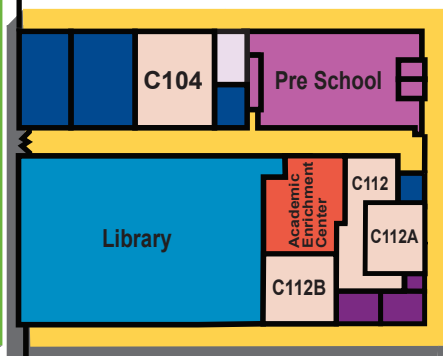

Gerald I. Lamkin Lane

Ivy Tech Community College
8000 South Education Drive
Terre Haute, IN 47802
812-299-1121
1-800-377-4882
www.IvyTech.edu

B CLASSROOMS

C CLASSROOMS

A CLASSROOMS

Located west of Gerald I. Lamkin Lane

Chancellor/
Campus President
Offices

Clock
Tower

E CLASSROOMS

D CLASSROOMS

US 41

Admissions, Express Enrollment Center,
Academic Advising Center, Transfer Services, Veteran Services

H CLASSROOMS

Level 1

Level 2