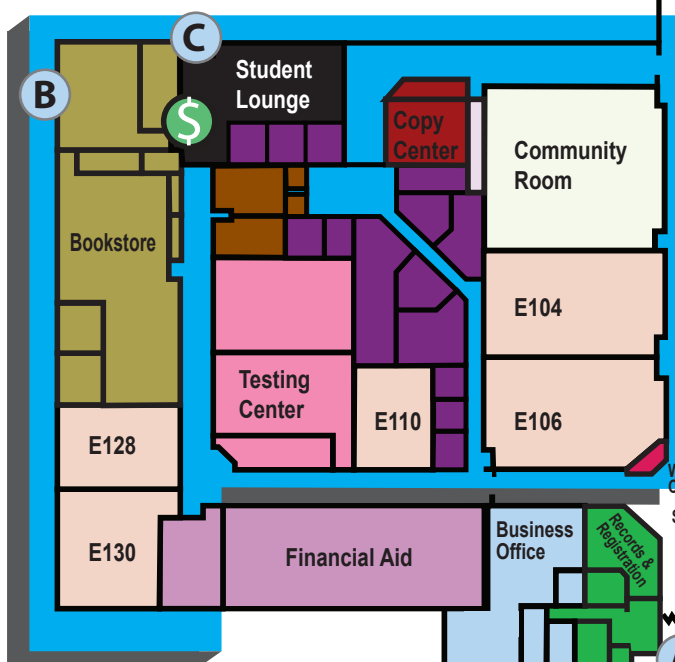

Gerald I. Lamkin Lane

Ivy Tech Community College
8000 South Education Drive
Terre Haute, IN 47802
812-299-1121
1-800-377-4882
www.IvyTech.edu

B CLASSROOMS

C CLASSROOMS

A CLASSROOMS

Located west of Gerald I. Lamkin Lane

Chancellor/
Campus President
Offices

Clock
Tower

E CLASSROOMS

D CLASSROOMS

US 41

Admissions, Express Enrollment Center,
Academic Advising Center, Transfer Services, Veteran Services

H CLASSROOMS

Level 1

Level 2