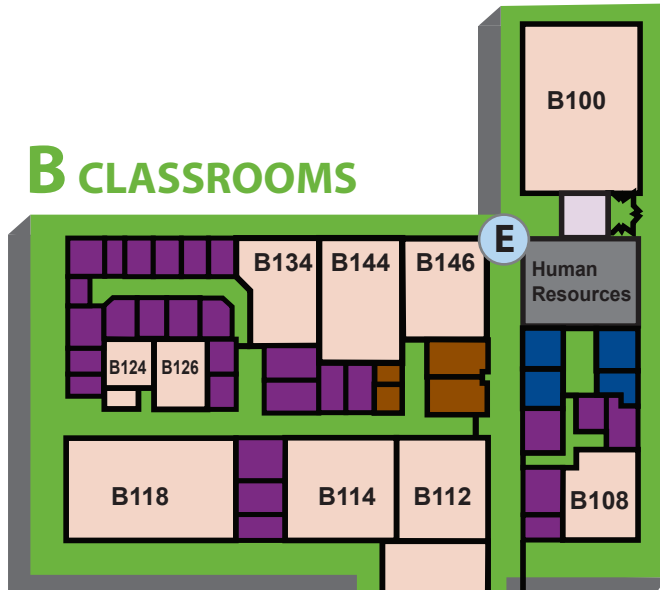

Gerald I. Lamkin Lane

Ivy Tech Community College
8000 South Education Drive
Terre Haute, IN 47802
812-299-1121
1-800-377-4882
www.IvyTech.edu

B CLASSROOMS

C CLASSROOMS

A CLASSROOMS

Located west of Gerald I. Lamkin Lane

Chancellor/
Campus President
Offices

Clock
Tower

E CLASSROOMS

D CLASSROOMS

US 41

Admissions, Express Enrollment Center,
Academic Advising Center, Transfer Services, Veteran Services

H CLASSROOMS

Level 1

Level 2