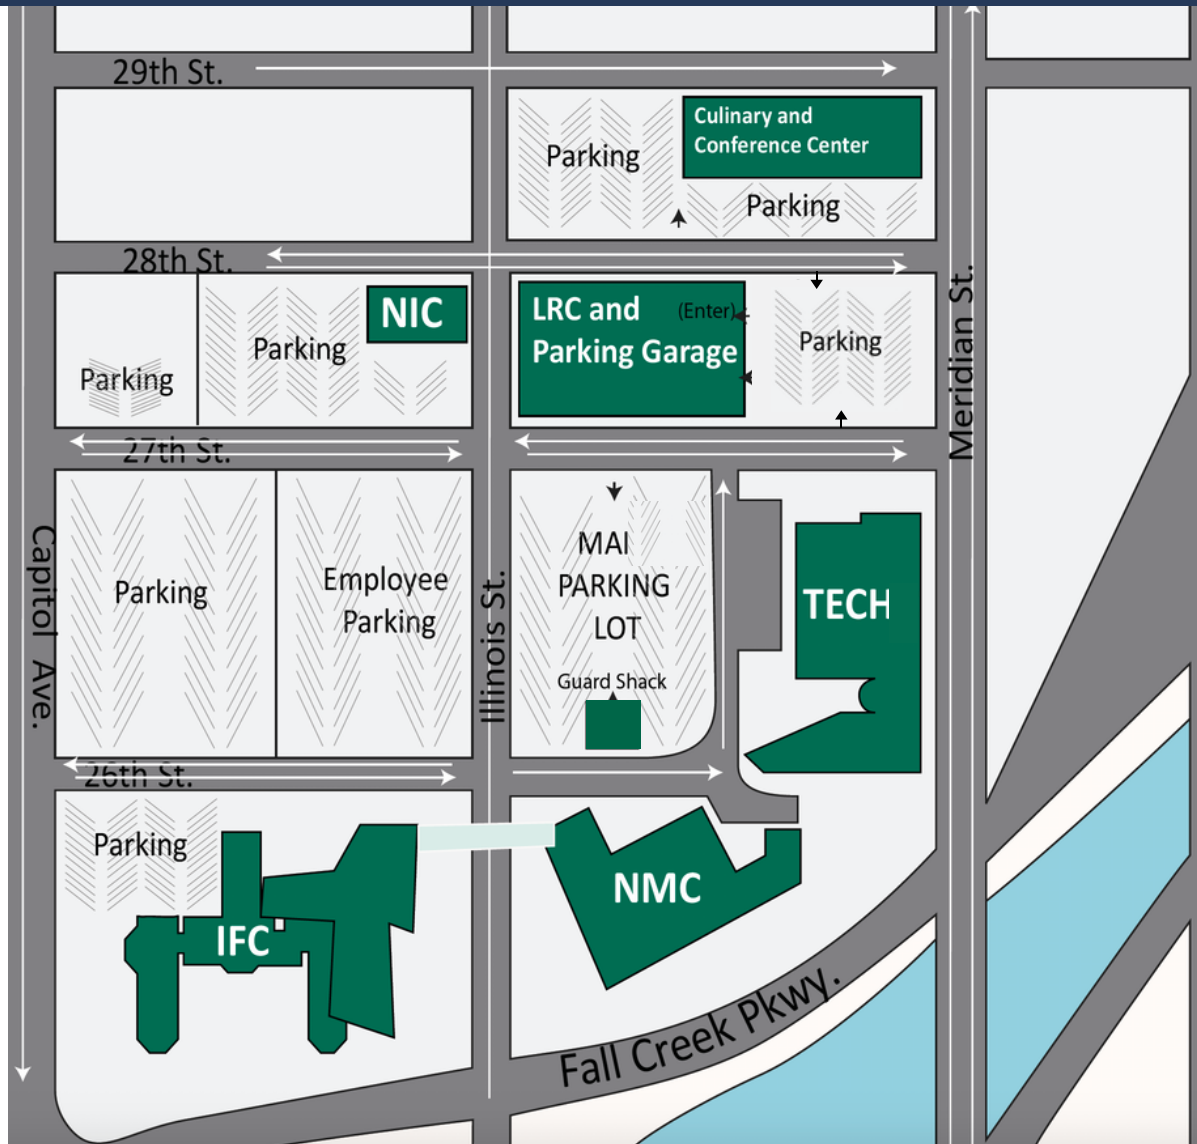

# DOWNTOWN INDIANAPOLIS CAMPUS MAP

**C4: Culinary and Conference Center**  
2820 N. Meridian St.

**IFC: Illinois Fall Creek Center**  
2535 N. Capitol Ave.

**LRC: Learning Resource Center**  
2725 N. Illinois St.

**NIC: North Illinois Center**  
101 W. 28th St.

**NMC: North Meridian Center**  
50 W. Fall Creek Parkway, North Dr.

**TECH: Glick Technology Center**  
2620 N. Meridian St.

Find more information or get assistance at [IvyTech.edu/Indianapolis](http://IvyTech.edu/Indianapolis).