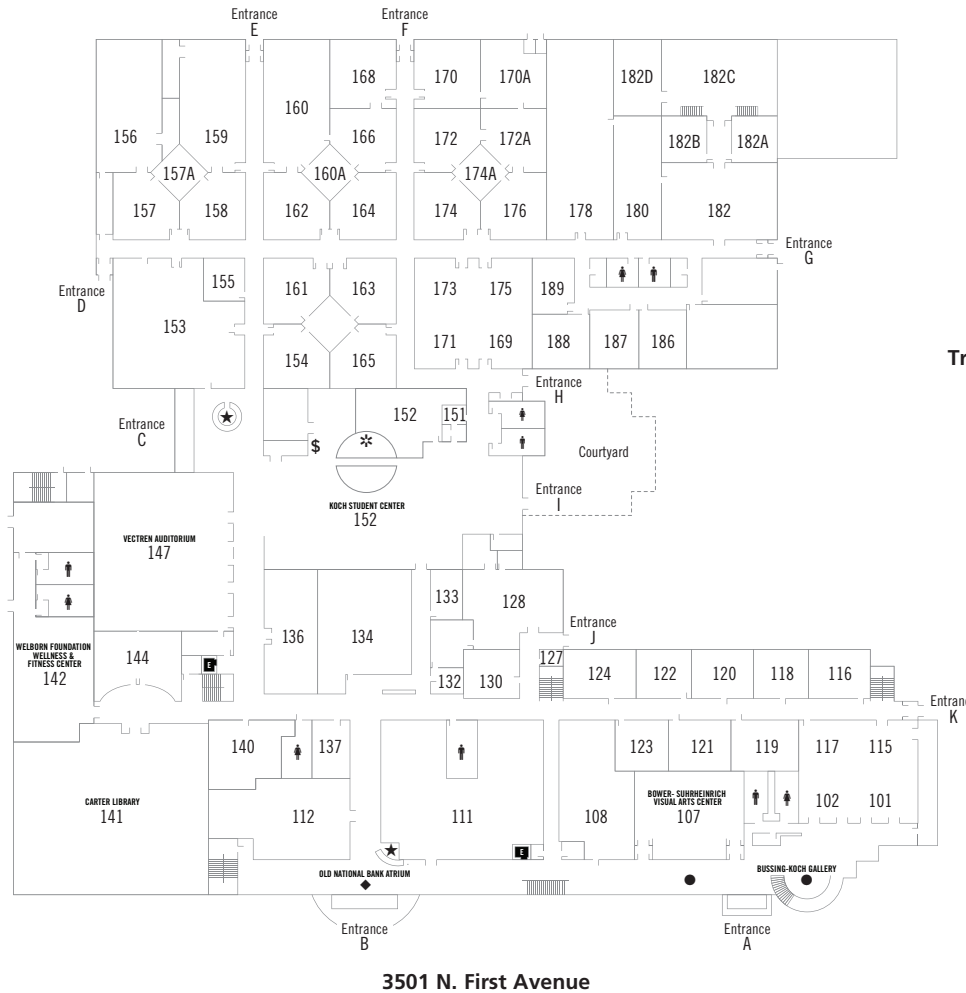

Evansville Campus Map

www.ivytech.edu/southwest (812) 426-2865

FIRST FLOOR ROOM

Academic Advising	108
Admissions	112
Bower- Suhrheinrich Visual Arts Center	107
Business Affairs	134
Bussing-Koch Gallery	●
Café	152
Carter Library	141
Express Enrollment	111
Facilities	137
Financial Aid	111
Instructional Technology	144
Koch Student Center (First Floor Commons)	152
Vending in Koch Student Center	*
ATM in Koch Student Center	\$
Marketing & Communications	140
Old National Bank Atrium	◆
Registrar	111
School of Applied Science & Engineering Technology Offices	153
School of Health Sciences Offices	PL 3409
School of Technology Offices	153
Student Life Center	152
Testing Services	PL 3401
Vectren Auditorium	147
Welborn Foundation Wellness & Fitness Center	142
Wellness & Fitness Center <i>Lactation Room located in the Fitness Center</i>	142
Workforce Alignment	136
Restrooms	♂ ♀
Information Desk	★
Elevator	E

Second floor and third floor on other side

SECOND FLOOR

	ROOM
Career Services	220
Disability Support Services	228
Hilliard Lyons Boardroom	201
Lamkin Center for Learning and Student Success	228
School of Liberal Arts and Sciences Offices	210
School of Nursing Offices	216
Student Commons	●
Vending in Student Commons	*
Restrooms	♂ ♀
Elevator	E

3501 N. First Avenue

THIRD FLOOR

	ROOM
School of Business Offices	327
School of Education Offices	327
School of Fine Arts and Design Offices	327
School of Public and Social Services Offices	327
Vending	*
Restrooms	♂ ♀
Elevator	E

3501 N. First Avenue

First floor on other side