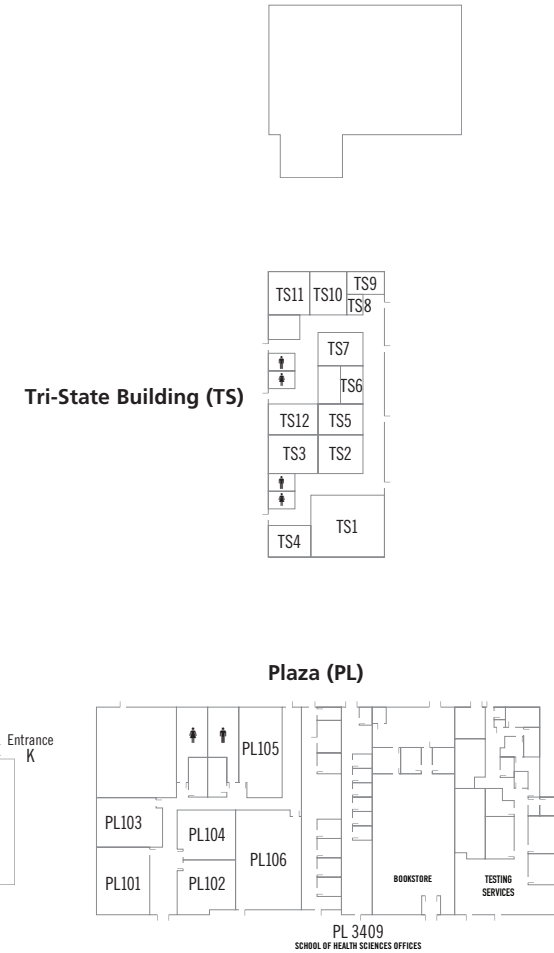

Evansville Campus Map

www.ivytech.edu/southwest (812) 426-2865

FIRST FLOOR ROOM

Academic Advising	108
Admissions	112
Bower- Suhrheinrich Visual Arts Center	107
Business Affairs	134
Bussing-Koch Gallery	●
Café	152
Carter Library	141
Express Enrollment	111
Facilities	137
Financial Aid	111
Instructional Technology	144
Koch Student Center (First Floor Commons)	152
Vending in Koch Student Center	*
ATM in Koch Student Center	\$
Marketing & Communications	140
Old National Bank Atrium	◆
Registrar	111
School of Applied Science & Engineering Technology Offices	153
School of Health Sciences Offices	PL 3409
School of Technology Offices	153
Student Life Center	152
Testing Services	PL 3401
Vectren Auditorium	147
Welborn Foundation Wellness & Fitness Center	142
Wellness & Fitness Center <i>Lactation Room located in the Fitness Center</i>	142
Workforce Alignment	136
Restrooms	♂ ♀
Information Desk	★
Elevator	E

Second floor and third floor on other side

SECOND FLOOR

	ROOM
Career Services	220
Disability Support Services	228
Hilliard Lyons Boardroom	201
Lamkin Center for Learning and Student Success	228
School of Liberal Arts and Sciences Offices	210
School of Nursing Offices	216
Student Commons	●
Vending in Student Commons	*
Restrooms	♂ ♀
Elevator	E

3501 N. First Avenue

THIRD FLOOR

	ROOM
School of Business Offices	327
School of Education Offices	327
School of Fine Arts and Design Offices	327
School of Public and Social Services Offices	327
Vending	*
Restrooms	♂ ♀
Elevator	E

3501 N. First Avenue

First floor on other side