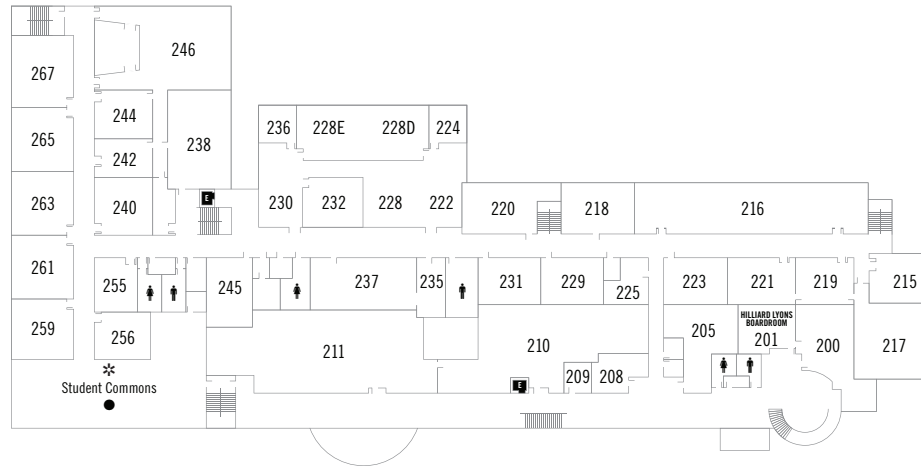

Evansville Campus Map

www.ivytech.edu/southwest (812) 426-2865

FIRST FLOOR ROOM

Academic Advising	108
Admissions	112
Bower- Suhrheinrich Visual Arts Center	107
Business Affairs	134
Bussing-Koch Gallery	●
Café	152
Carter Library	141
Express Enrollment	111
Facilities	137
Financial Aid	111
Instructional Technology	144
Koch Student Center (First Floor Commons)	152
Vending in Koch Student Center	*
ATM in Koch Student Center	\$
Marketing & Communications	140
Old National Bank Atrium	◆
Registrar	111
School of Applied Science & Engineering Technology Offices	153
School of Health Sciences Offices	PL 3409
School of Technology Offices	153
Student Life Center	152
Testing Services	PL 3401
Vectren Auditorium	147
Welborn Foundation Wellness & Fitness Center	142
Wellness & Fitness Center <i>Lactation Room located in the Fitness Center</i>	142
Workforce Alignment	136
Restrooms	♂ ♀
Information Desk	★
Elevator	E

Second floor and third floor on other side

SECOND FLOOR

	ROOM
Career Services	220
Disability Support Services	228
Hilliard Lyons Boardroom	201
Lamkin Center for Learning and Student Success	228
School of Liberal Arts and Sciences Offices	210
School of Nursing Offices	216
Student Commons	●
Vending in Student Commons	*
Restrooms	♂ ♀
Elevator	E

3501 N. First Avenue

THIRD FLOOR

	ROOM
School of Business Offices	327
School of Education Offices	327
School of Fine Arts and Design Offices	327
School of Public and Social Services Offices	327
Vending	*
Restrooms	♂ ♀
Elevator	E

3501 N. First Avenue

First floor on other side