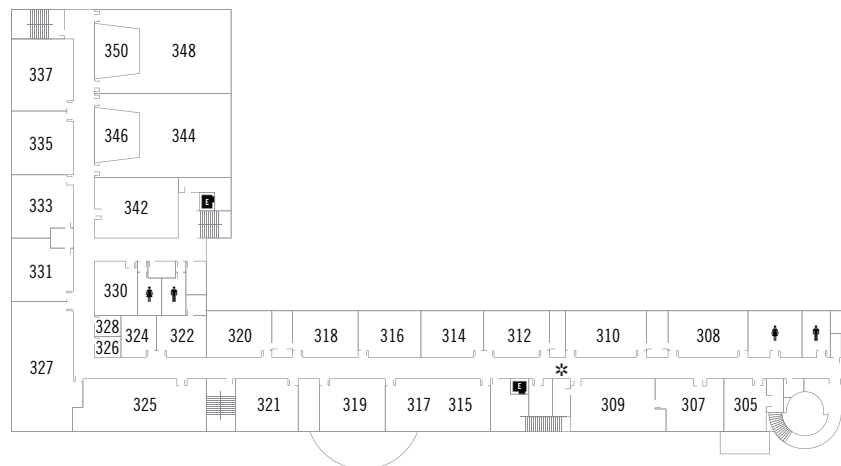

Evansville Campus Map

www.ivytech.edu/southwest (812) 426-2865

FIRST FLOOR ROOM

Academic Advising	108
Admissions	112
Bower- Suhrheinrich Visual Arts Center	107
Business Affairs	134
Bussing-Koch Gallery	●
Café	152
Carter Library	141
Express Enrollment	111
Facilities	137
Financial Aid	111
Instructional Technology	144
Koch Student Center (First Floor Commons)	152
Vending in Koch Student Center	*
ATM in Koch Student Center	\$
Marketing & Communications	140
Old National Bank Atrium	◆
Registrar	111
School of Applied Science & Engineering Technology Offices	153
School of Health Sciences Offices	PL 3409
School of Technology Offices	153
Student Life Center	152
Testing Services	PL 3401
Vectren Auditorium	147
Welborn Foundation Wellness & Fitness Center	142
Wellness & Fitness Center <i>Lactation Room located in the Fitness Center</i>	142
Workforce Alignment	136
Restrooms	♂ ♀
Information Desk	★
Elevator	E

Second floor and third floor on other side

SECOND FLOOR

	ROOM
Career Services	220
Disability Support Services	228
Hilliard Lyons Boardroom	201
Lamkin Center for Learning and Student Success	228
School of Liberal Arts and Sciences Offices	210
School of Nursing Offices	216
Student Commons	●
Vending in Student Commons	*
Restrooms	♂ ♀
Elevator	E

3501 N. First Avenue

THIRD FLOOR

	ROOM
School of Business Offices	327
School of Education Offices	327
School of Fine Arts and Design Offices	327
School of Public and Social Services Offices	327
Vending	*
Restrooms	♂ ♀
Elevator	E

3501 N. First Avenue

First floor on other side