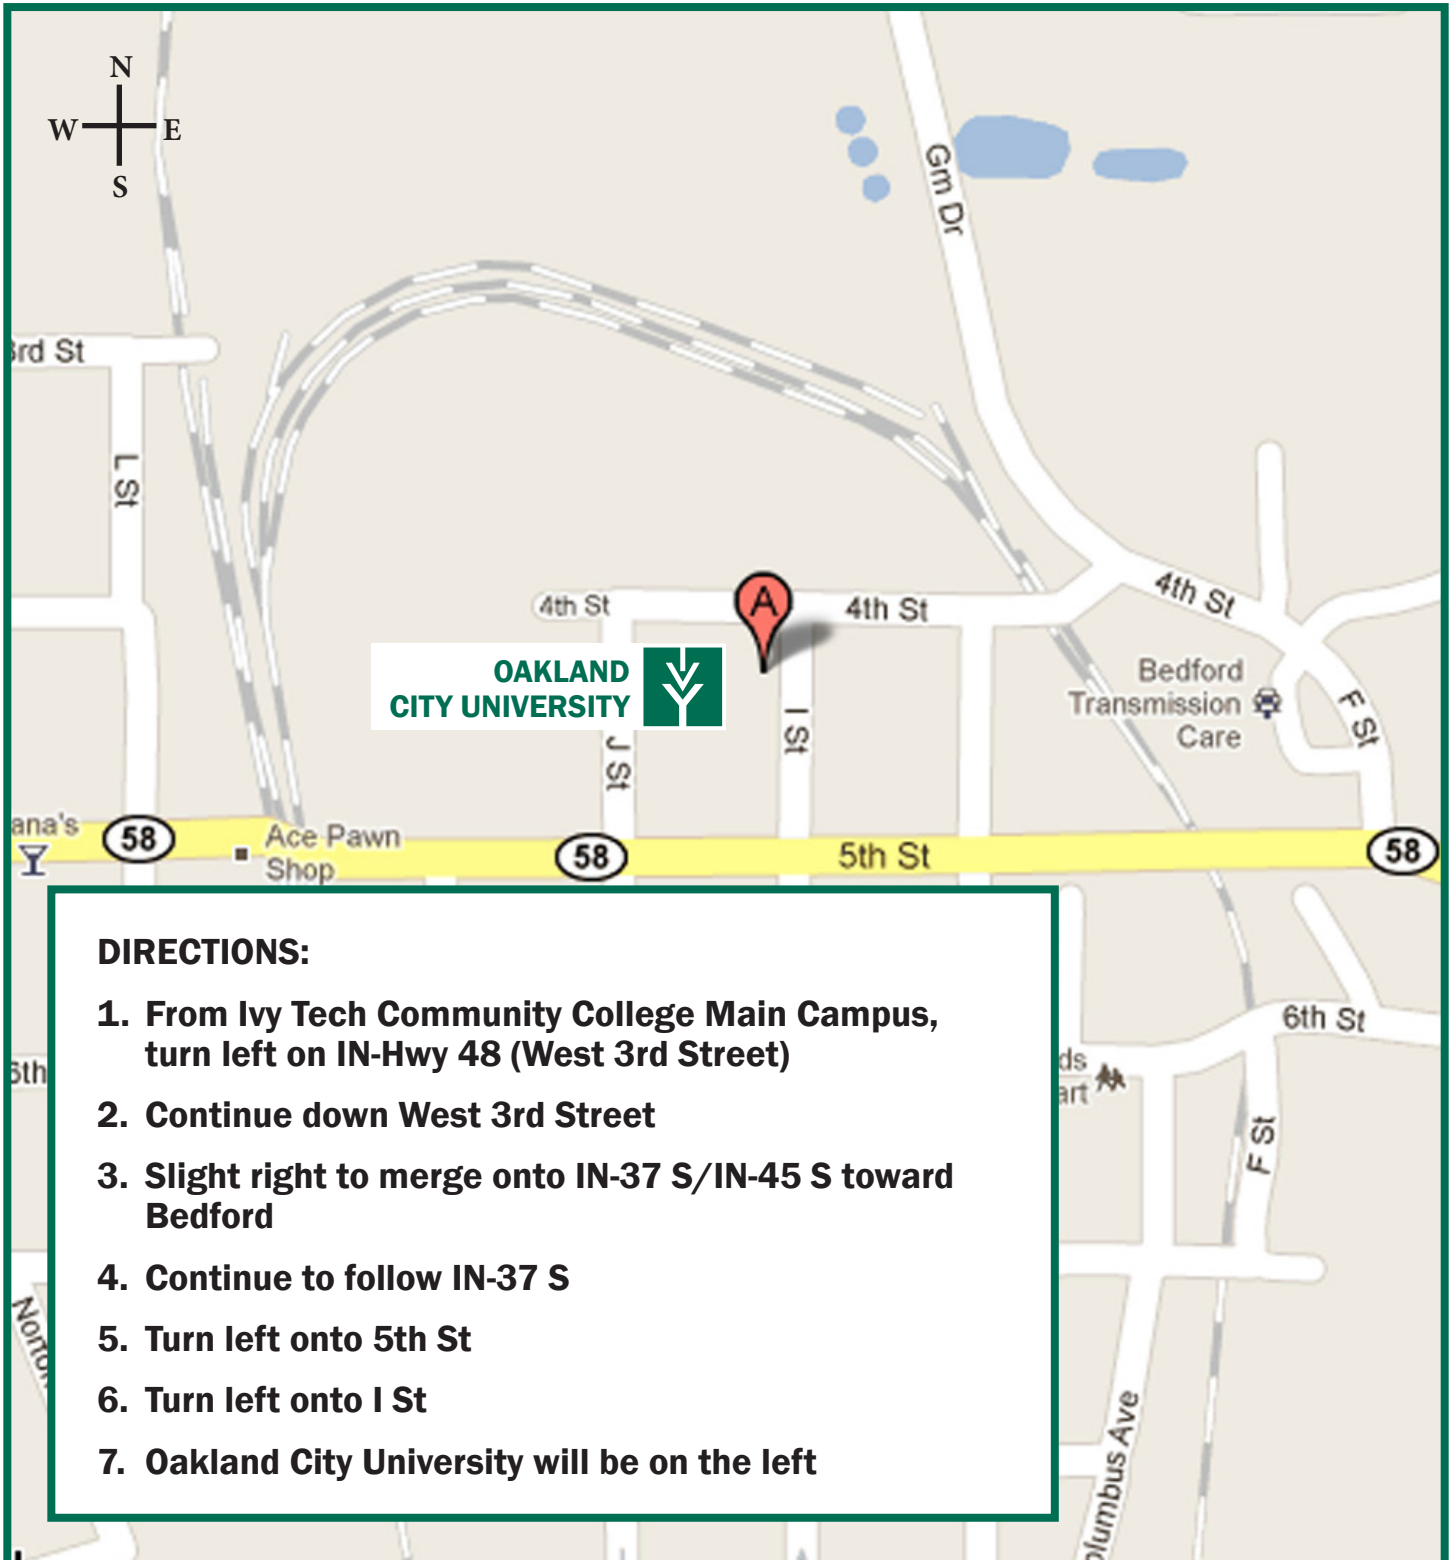

Directions to

Oakland City University

405 I Street

Bedford, IN 47421

DIRECTIONS:

1. From Ivy Tech Community College Main Campus, turn left on IN-Hwy 48 (West 3rd Street)
2. Continue down West 3rd Street
3. Slight right to merge onto IN-37 S/IN-45 S toward Bedford
4. Continue to follow IN-37 S
5. Turn left onto 5th St
6. Turn left onto I St
7. Oakland City University will be on the left