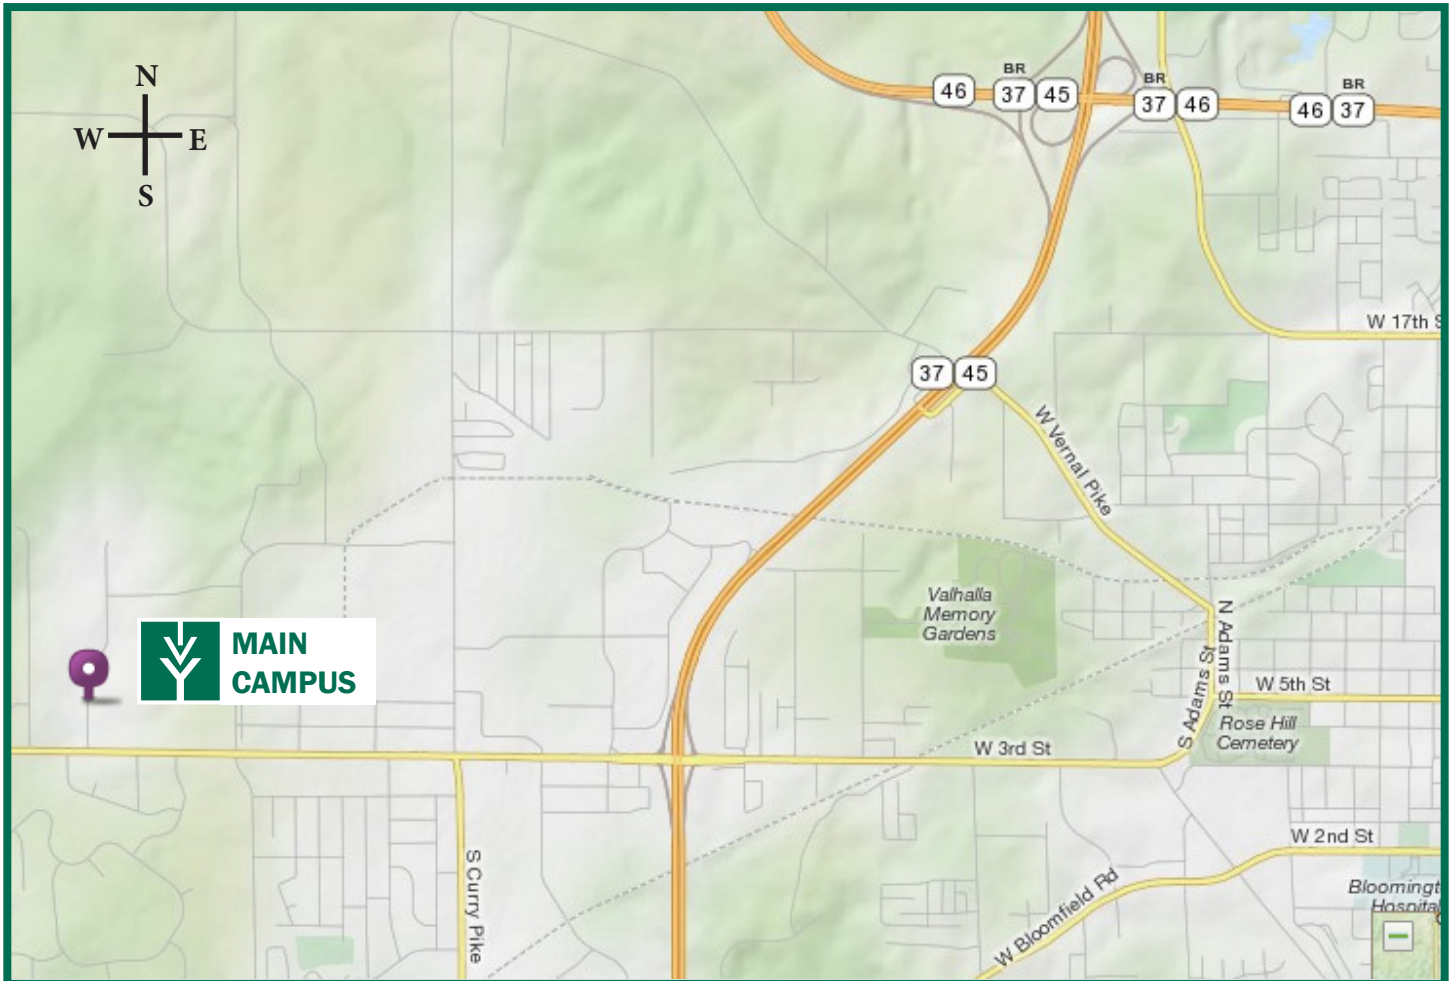

Directions to

Ivy Tech Bloomington

200 Daniels Way
Bloomington, IN 47404

Traveling South on IN 37:

Take the 3rd St./Whitehall/IN 48 Exit. Turn right toward Whitehall. Continue straight through four stoplights. Turn right onto Daniels Way at the next stop light (Ivy Tech will be visible to the right as you near the light).

Traveling North on IN 37:

Take the 3rd St./Whitehall/IN 48 Exit. Turn left toward Whitehall. Continue straight through five stoplights. Turn right onto Daniels Way at the next stop light (Ivy Tech will be visible to the right as you near the light).

Traveling East on IN 46:

Take the Bedford Exit onto IN 37 (exits to the right). Merge to the left onto IN 37. Follow directions for traveling south on IN 37.

Traveling West on IN 46:

Take a right turn onto the IN 45/46 Bypass as you near the College Mall area. Travel to IN 37 (stay in left lanes as you approach IN 37). Turn left onto IN 37 toward Bedford. Follow directions for traveling south on IN 37.