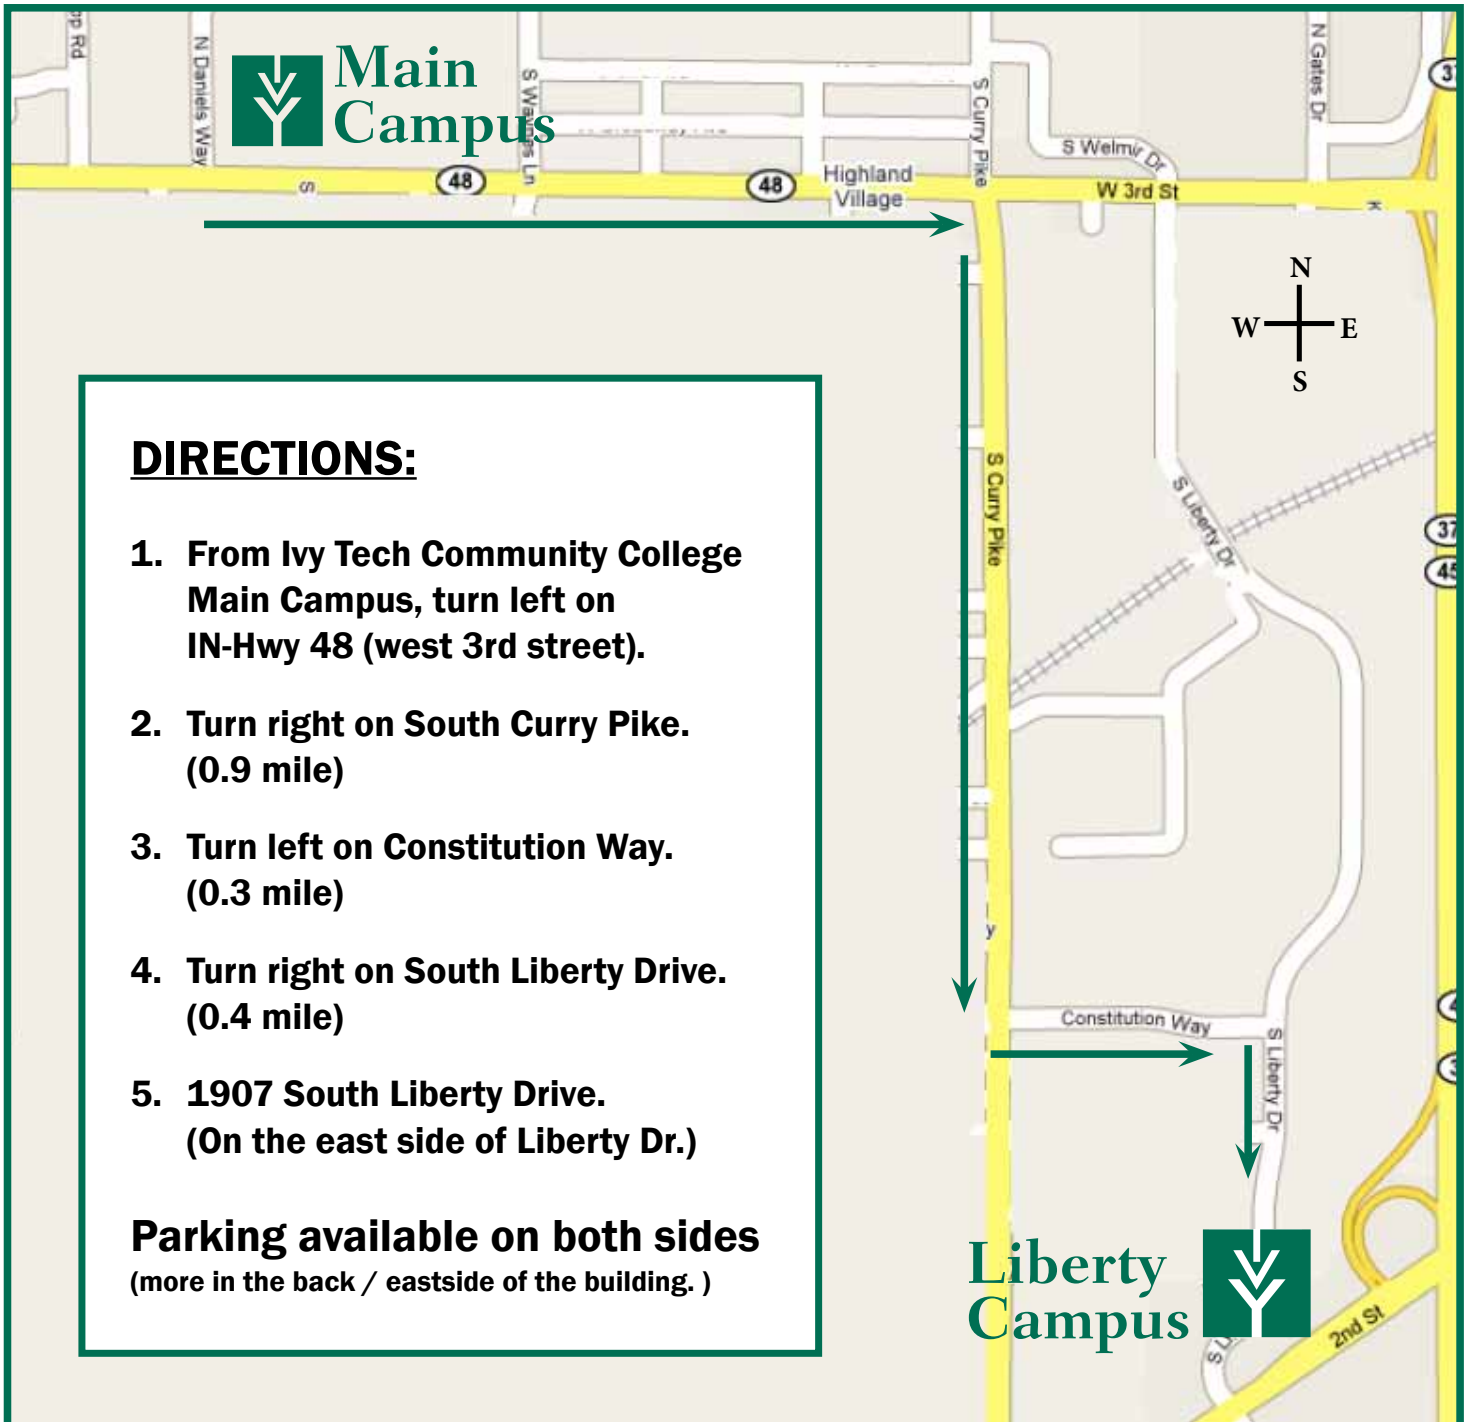

Directions to

# Liberty Drive Location

1907 S. Liberty Drive  
Bloomington, IN 47404

north

### Room Directory

- Student Commons (L100) -**
- Security & Vending Machines**
- Lobby & Lounge - Student Computers**
- L104 - Facilities**
- L109 - IU Counseling & Outreach**
- L111 - Tutoring/Conference Center**
- L134 - Faculty Adjunct Office**
- L135 - CTS Helpdesk**
- L137 - Administrative Services Coordinator**
- L138 - Administrative & Academic Services**
- L141 - Site Director**