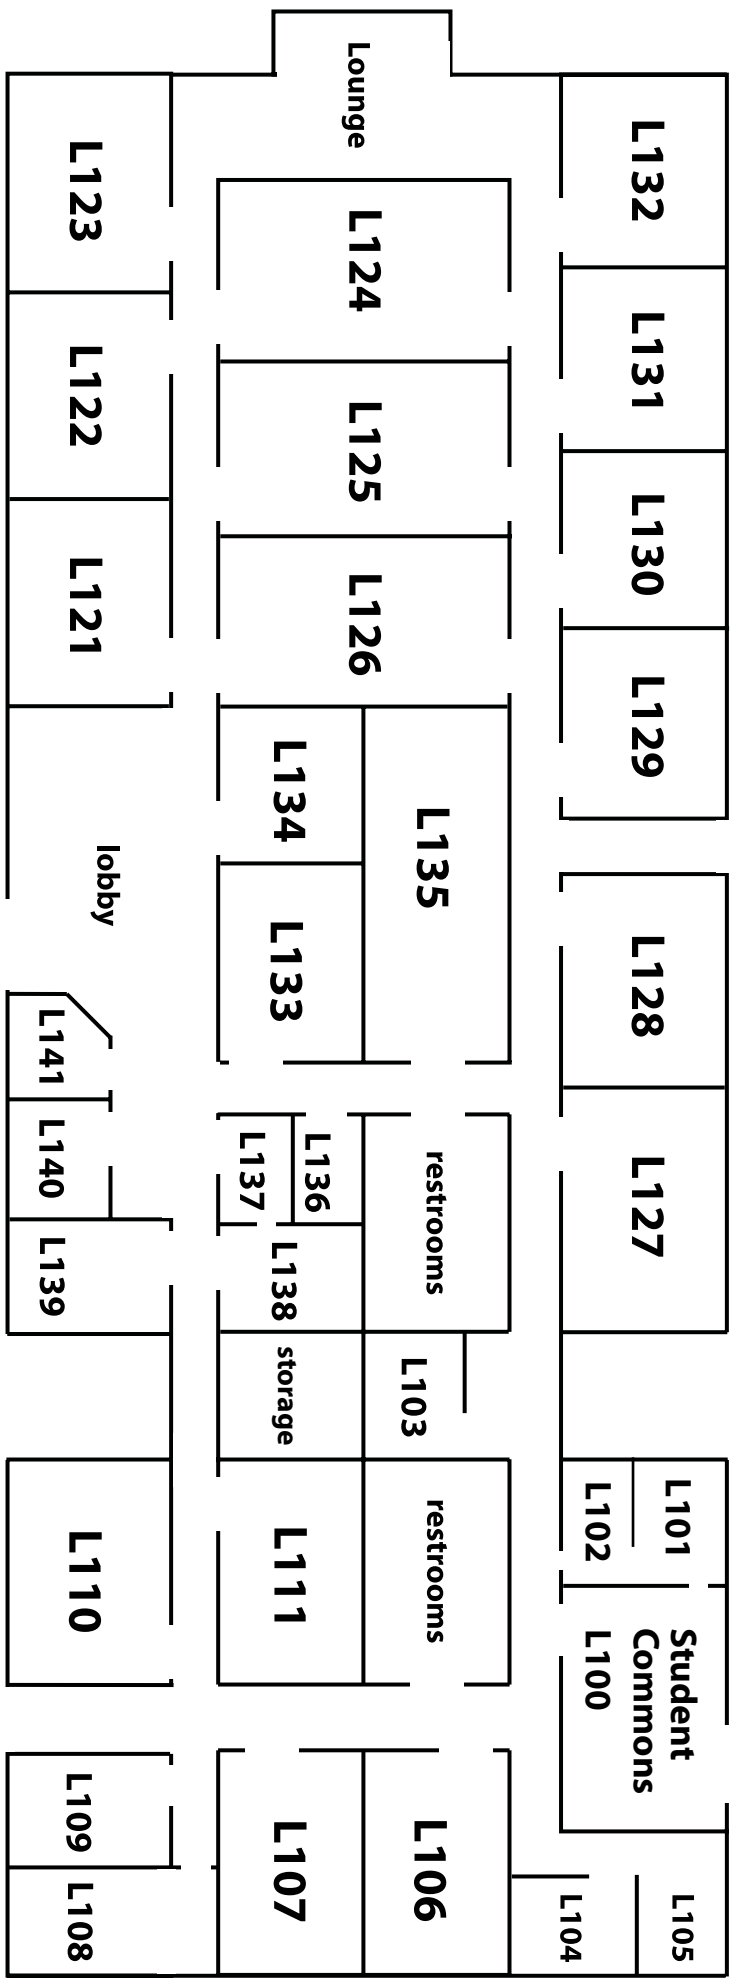

Directions to

# Liberty Drive Location

1907 S. Liberty Drive  
Bloomington, IN 47404

north