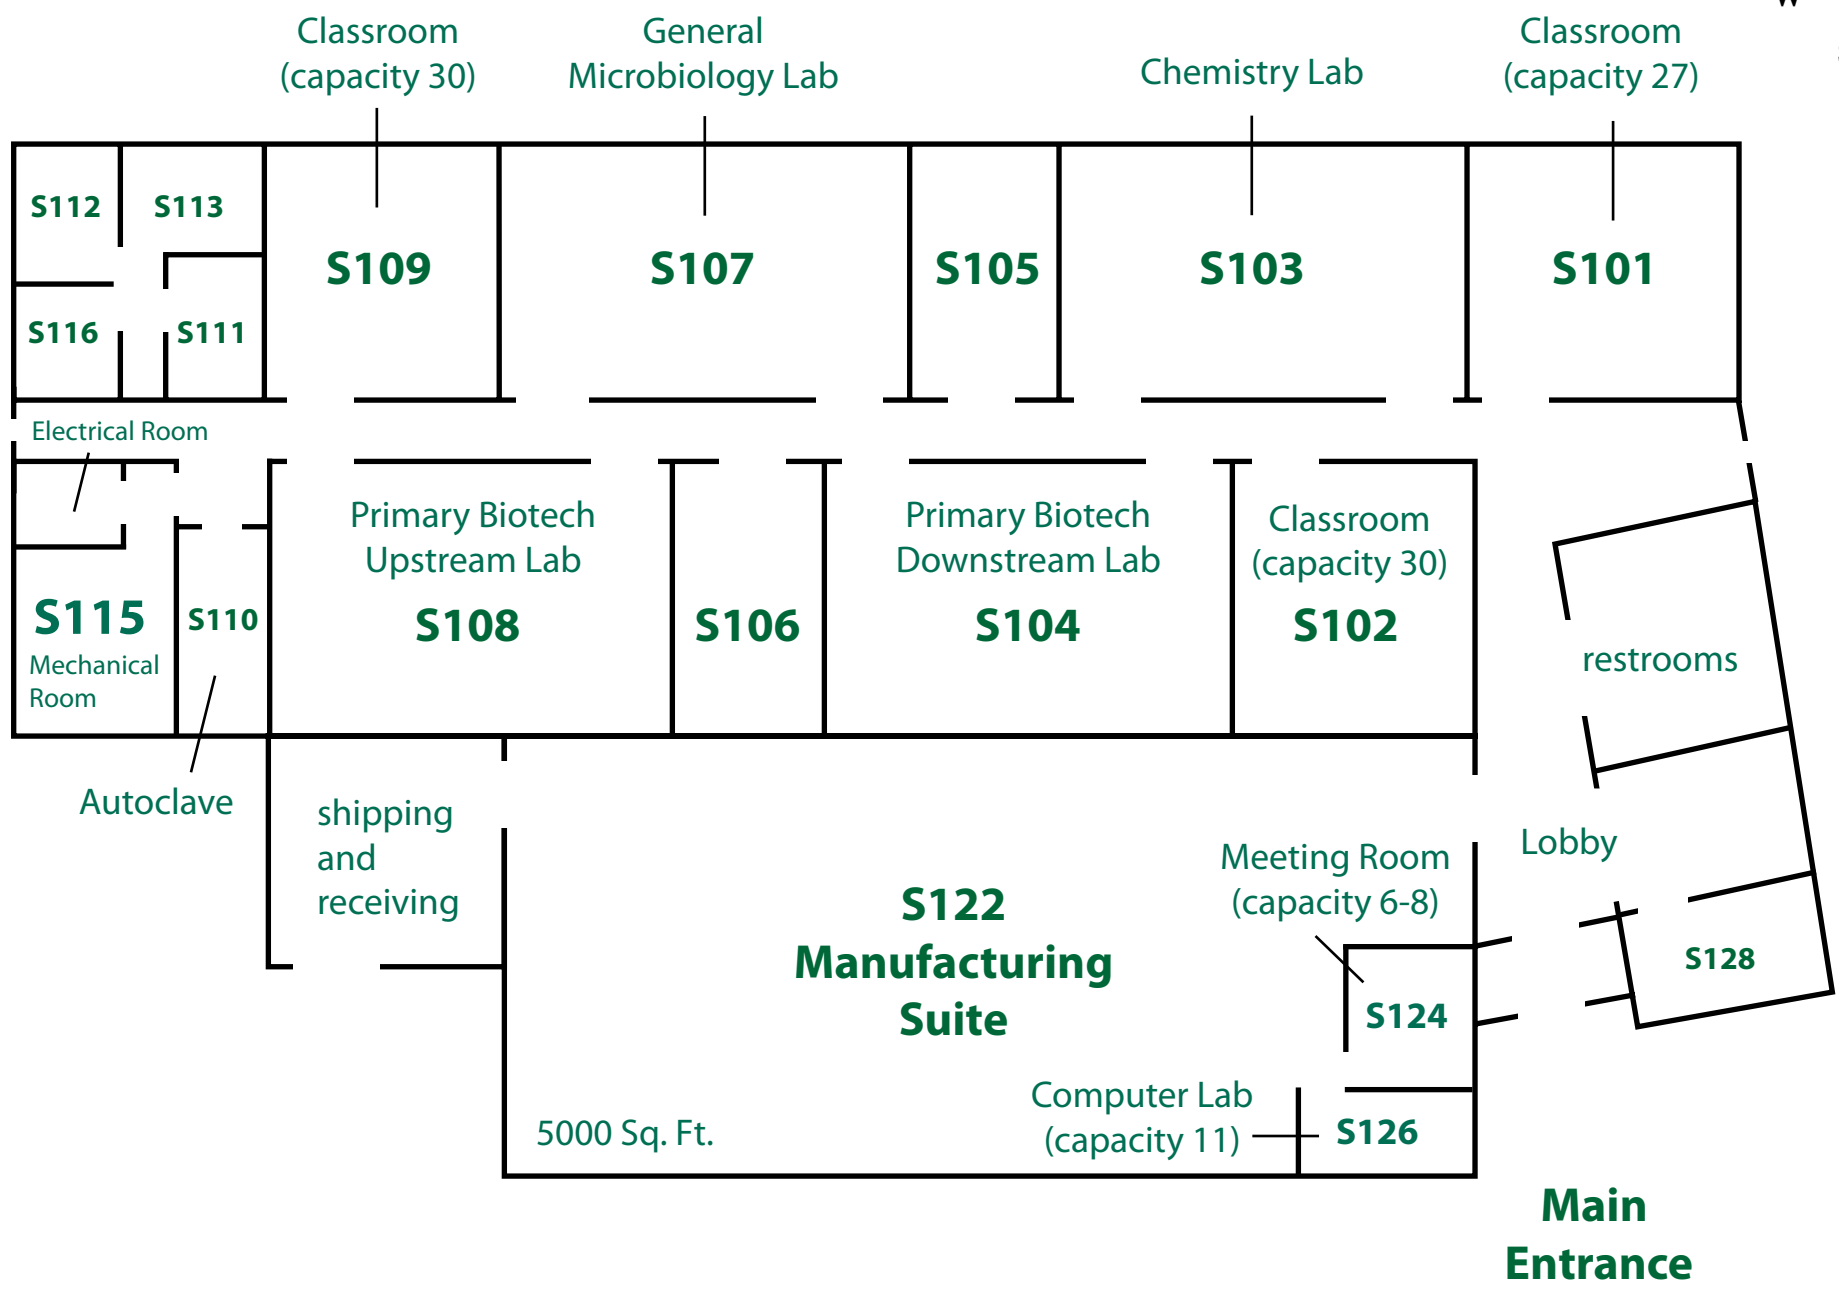

Directions to Indiana Center for the Life Sciences

501 N. Profile Parkway, Bloomington, IN 47404

This facility is possible through a partnership between Monroe County Government and Ivy Tech Community College - Bloomington, and was designed in collaboration with the Bloomington Life Sciences Partnership.

PARKING