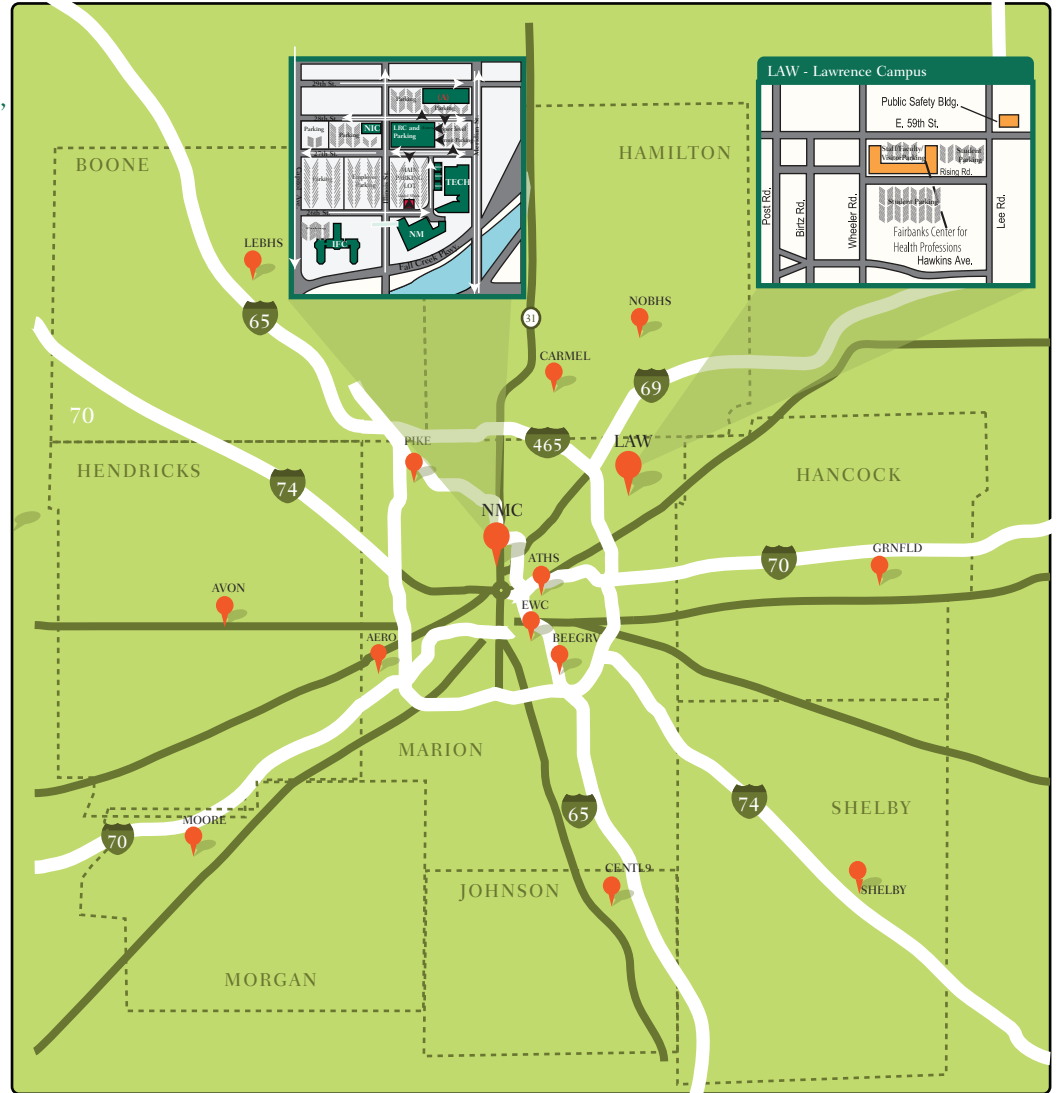

EWC - Automotive Technology Center
1331 E. Washington St.

Lawrence Campus
9301 East 59th St.
Indianapolis, IN 46216

LAWFB - Fairbanks Center for
Health Professions
LAWPS - Public Safety Building

(317) 921-4800
ivytech.edu/indianapolis
COMMUNITY CAMPUSES

AEROTROPOLIS - (Opening Fall 2012)
7333 West Washington St., Indianapolis, IN 46213

ATHS - Arsenal Tech High School
1500 E. Michigan St., Indianapolis, IN 46201

AVON - Avon
7508 Beechwood Centre Rd., Avon, IN 46123

BEEGRV - Beech Grove High School
5330 Hornet Ave., Beech Grove, IN 46107

CARMEL - Carmel Community Life and Learning Center
515 E. Main St., Carmel, IN 46032

CENTL9 - Central 9 Career Center
1999 US 31 South, Greenwood, IN 46142

GRNFLD - Greenfield Central High School
810 N. Broadway, Greenfield, IN 46140

LEBHS - Lebanon High School
510 Essex Dr., Lebanon, IN 46052

MOORE - Mooresville High School
550 N. Indiana, Mooresville, IN 46158

NOBHS - Noblesville High School
18111 Cumberland Rd., Noblesville, IN 46060

PIKE - Pike High School
6701 Zionville Rd., Indianapolis, IN 46268

**SHELBY - Business Accelerator Facility in
the Intelliplex Certified Technology Park, Shelbyville Intelliplex**
2177 Intelliplex Drive, Shelbyville, IN 46176