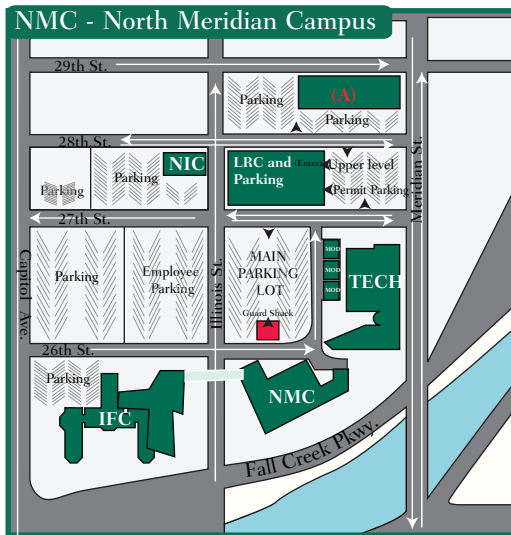

EWC - Automotive Technology Center
1331 E. Washington St.

Lawrence Campus
9301 East 59th St.
Indianapolis, IN 46216

LAWFB - Fairbanks Center for
Health Professions
LAWPS - Public Safety Building

(317) 921-4800
ivytech.edu/indianapolis
COMMUNITY CAMPUSES

AEROTROPOLIS - (Opening Fall 2012)
7333 West Washington St., Indianapolis, IN 46213

ATHS - Arsenal Tech High School
1500 E. Michigan St., Indianapolis, IN 46201

AVON - Avon
7508 Beechwood Centre Rd., Avon, IN 46123

BEEGRV - Beech Grove High School
5330 Hornet Ave., Beech Grove, IN 46107

CARMEL - Carmel Community Life and Learning Center
515 E. Main St., Carmel, IN 46032

CENTL9 - Central 9 Career Center
1999 US 31 South, Greenwood, IN 46142

GRNFLD - Greenfield Central High School
810 N. Broadway, Greenfield, IN 46140

LEBHS - Lebanon High School
510 Essex Dr., Lebanon, IN 46052

MOORE - Mooresville High School
550 N. Indiana, Mooresville, IN 46158

NOBHS - Noblesville High School
18111 Cumberland Rd., Noblesville, IN 46060

PIKE - Pike High School
6701 Zionville Rd., Indianapolis, IN 46268

**SHELBY - Business Accelerator Facility in
the Intelliplex Certified Technology Park, Shelbyville Intelliplex**
2177 Intelliplex Drive, Shelbyville, IN 46176