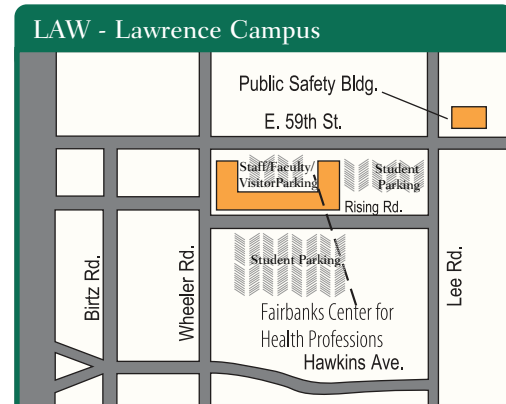

EWC - Automotive Technology Center
1331 E. Washington St.

Lawrence Campus
9301 East 59th St.
Indianapolis, IN 46216

LAWFB - Fairbanks Center for
Health Professions
LAWPS - Public Safety Building

(317) 921-4800
ivytech.edu/indianapolis
COMMUNITY CAMPUSES

AEROTROPOLIS - (Opening Fall 2012)
7333 West Washington St., Indianapolis, IN 46213

ATHS - Arsenal Tech High School
1500 E. Michigan St., Indianapolis, IN 46201

AVON - Avon
7508 Beechwood Centre Rd., Avon, IN 46123

BEEGRV - Beech Grove High School
5330 Hornet Ave., Beech Grove, IN 46107

CARMEL - Carmel Community Life and Learning Center
515 E. Main St., Carmel, IN 46032

CENTL9 - Central 9 Career Center
1999 US 31 South, Greenwood, IN 46142

GRNFLD - Greenfield Central High School
810 N. Broadway, Greenfield, IN 46140

LEBHS - Lebanon High School
510 Essex Dr., Lebanon, IN 46052

MOORE - Mooresville High School
550 N. Indiana, Mooresville, IN 46158

NOBHS - Noblesville High School
18111 Cumberland Rd., Noblesville, IN 46060

PIKE - Pike High School
6701 Zionville Rd., Indianapolis, IN 46268

**SHELBY - Business Accelerator Facility in
the Intelliplex Certified Technology Park, Shelbyville Intelliplex**
2177 Intelliplex Drive, Shelbyville, IN 46176