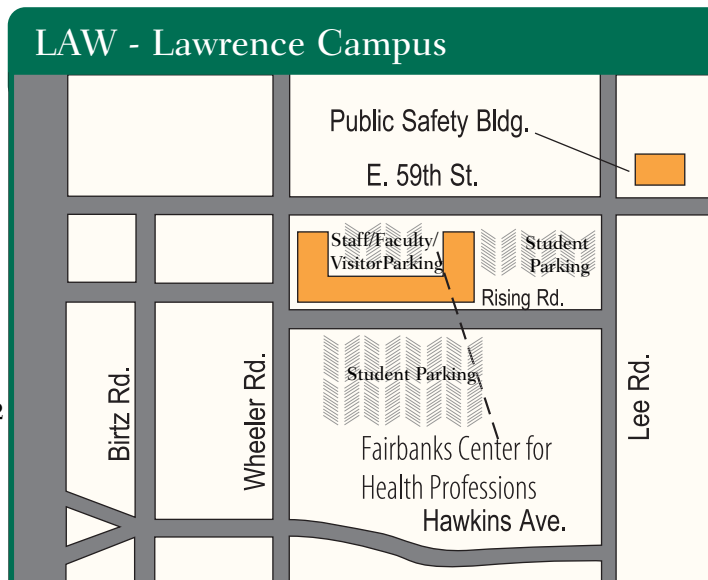

**North Meridian Campus**  
50 W. Fall Creek Pkwy. N Dr.  
Indianapolis, IN 46208-5752

IFC - Illinois Fall Creek Center,  
2535 N. Capitol Ave  
LRC - Julia M. Carson Learning  
Resource Center, 2725 North Illinois St.  
(1st floor) and Parking Garage  
(2nd - 4th floors)  
NMC - North Meridian Center  
MOD - Modular Classrooms  
NIC - North Illinois Center  
(101 W. 28th St.)  
TECHC - Glick Technology Center

**EWC - Automotive Technology Center**  
1331 E. Washington St., Indianapolis, IN 46202

**Lawrence Campus**  
9301 East 59th St.  
Indianapolis, IN 46216

LAWFB - Fairbanks Center for  
Health Professions  
LAWPS - Public Safety Building

# LOCATIONS (LAWRENCE CAMPUS)

Vicinity map in relation to Indianapolis and seven surrounding counties (Marion, Hamilton, Hendricks, Boone, Johnson, Morgan, Shelby and Hancock).

(A) - Corporate College and Culinary Arts Training Center  
2820 N. Meridian  
Campus expansion property acquired December 2010.