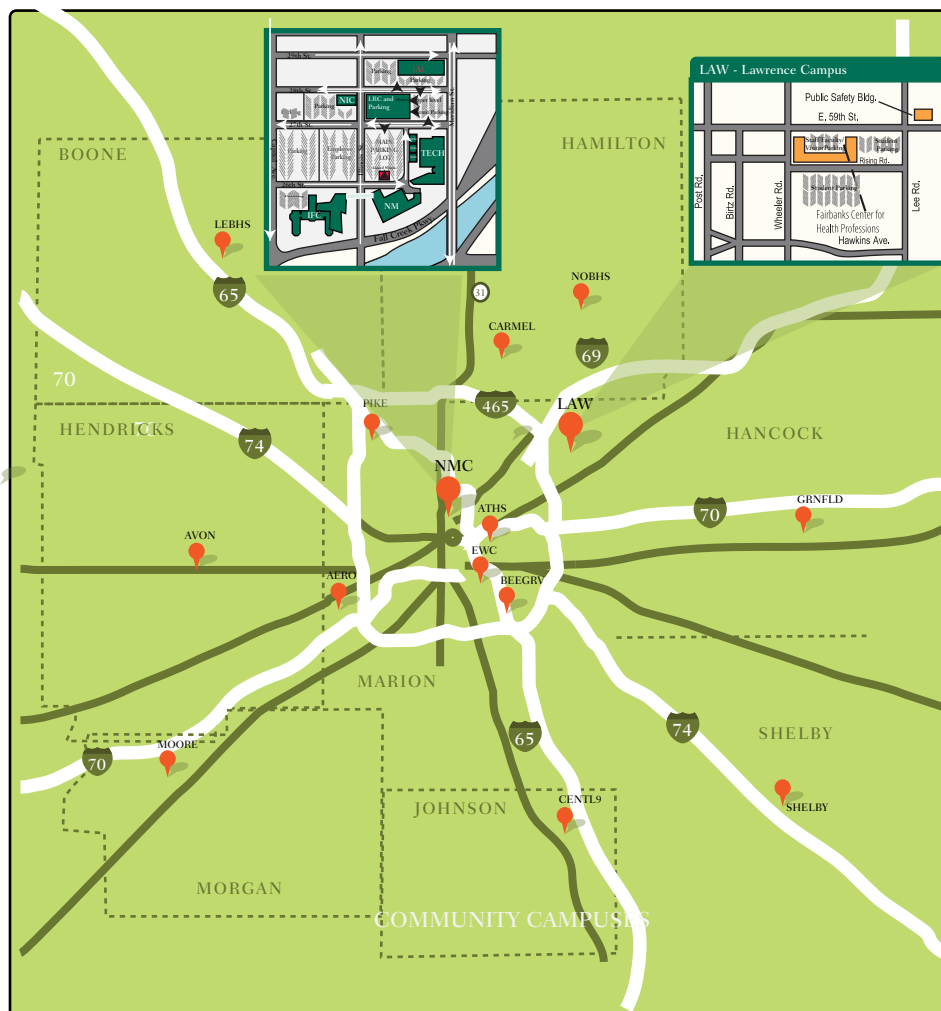

**EWC - Automotive Technology Center**  
1331 E. Washington St., Indianapolis, IN 46202

**Lawrence Campus**  
9301 East 59th St.  
Indianapolis, IN 46216

LAWFB - Fairbanks Center for  
Health Professions  
LAWPS - Public Safety Building

**(317) 921-4800**  
[ivytech.edu/indianapolis](http://ivytech.edu/indianapolis)

**Community Campuses**

- AEROTROPOLIS - (Opening Fall 2012)**  
7333 West Washington St., Indianapolis, IN 46213
- ATHS - Arsenal Tech High School**  
1500 E. Michigan St., Indianapolis, IN 46201
- AVON - Avon**  
7508 Beechwood Centre Rd., Avon, IN 46123
- BEEGRV - Beech Grove High School**  
5330 Hornet Ave., Beech Grove, IN 46107
- CARMEL - Carmel Community Life and Learning Center**  
515 E. Main St., Carmel, IN 46032
- CENTL9 - Central 9 Career Center**  
1999 US 31 South, Greenwood, IN 46142
- GRNFLD - Greenfield Central High School**  
810 N. Broadway, Greenfield, IN 46140
- LEBHS - Lebanon High School**  
510 Essex Dr., Lebanon, IN 46052
- MOORE - Mooresville High School**  
550 N. Indiana, Mooresville, IN 46158
- NOBHS - Noblesville High School**  
18111 Cumberland Rd., Noblesville, IN 46060
- PIKE - Pike High School**  
6701 Zionsville Rd., Indianapolis, IN 46268
- SHELBY - Business Accelerator Facility in  
the Intelliplex Certified Technology Park, Shelbyville Intelliplex  
2177 Intelliplex Drive, Shelbyville, IN 46176**

# LOCATIONS (LAWRENCE CAMPUS)

Vicinity map in relation to Indianapolis and seven surrounding counties (Marion, Hamilton, Hendricks, Boone, Johnson, Morgan, Shelby and Hancock).

(A) - Corporate College and Culinary Arts Training Center  
2820 N. Meridian  
Campus expansion property acquired December 2010.