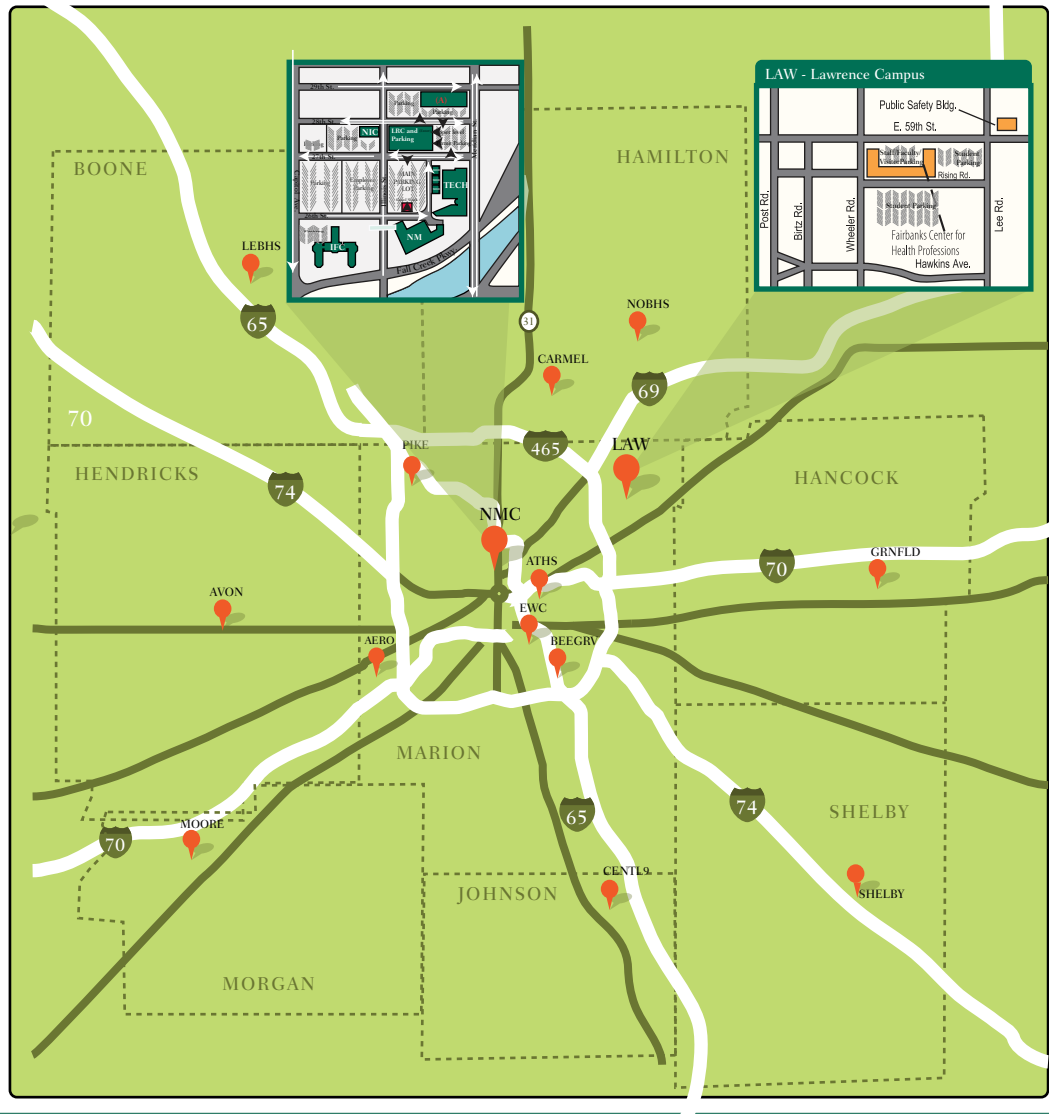

CHANGING LIVES MAKING INDIANA GREAT

posted 4/624/12