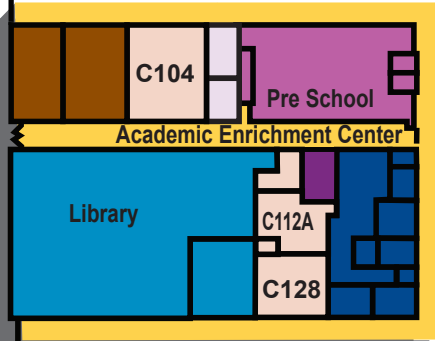

Ivy Tech Community College
8000 South Education Drive
Terre Haute, IN 47802
812-298-2281
1-800-377-4882
www.ivytech.edu

B CLASSROOMS

C CLASSROOMS

E CLASSROOMS

H CLASSROOMS

Level 1

Level 2