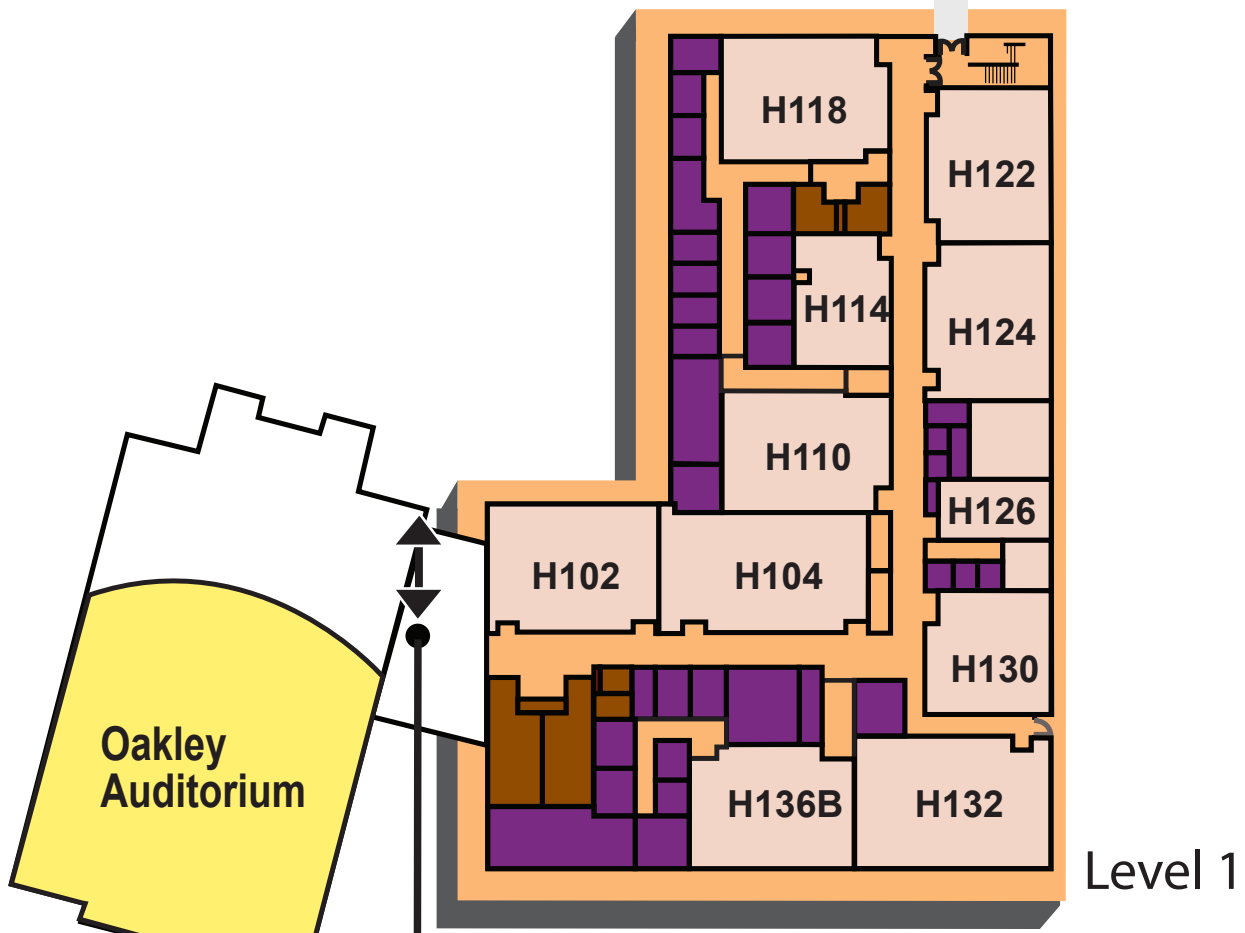

Ivy Tech Community College
8000 South Education Drive
Terre Haute, IN 47802
812-298-2281
1-800-377-4882
www.ivytech.edu

B CLASSROOMS

C CLASSROOMS

E CLASSROOMS

H CLASSROOMS

Level 1

Level 2