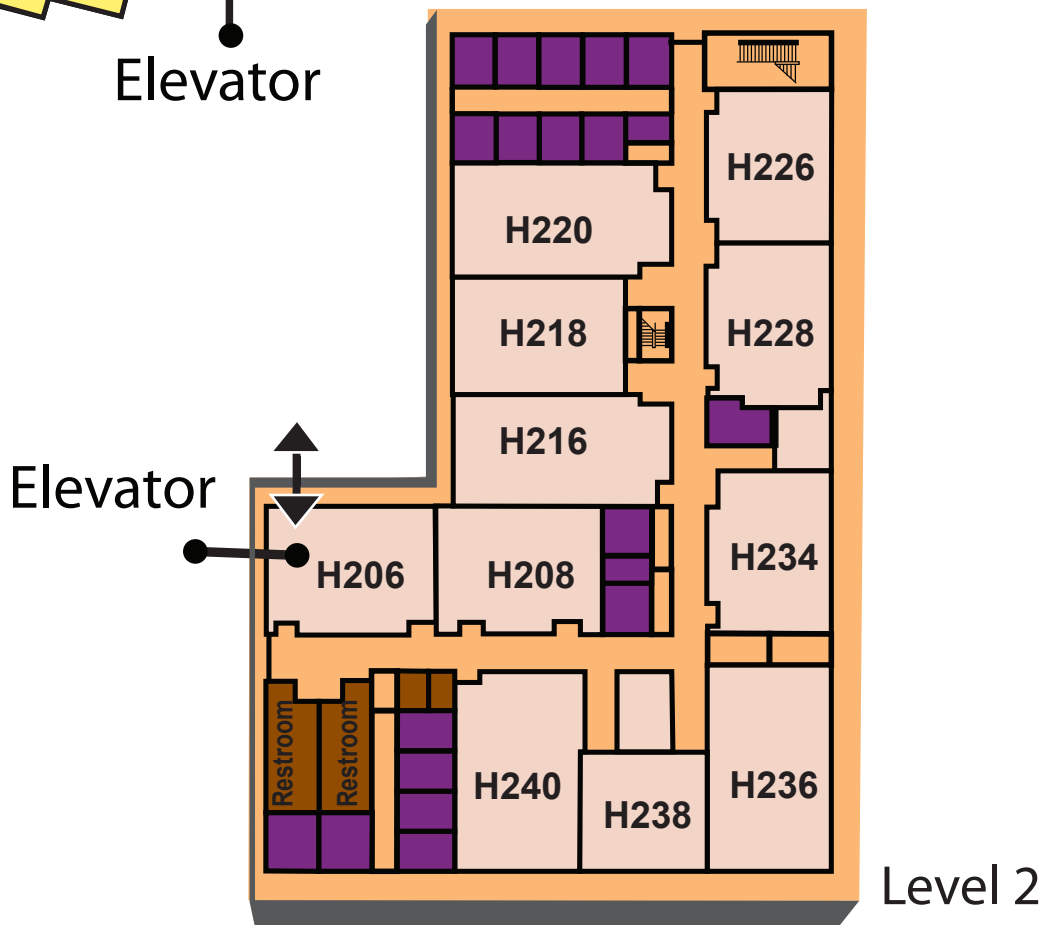

Ivy Tech Community College
8000 South Education Drive
Terre Haute, IN 47802
812-298-2281
1-800-377-4882
www.ivytech.edu

B CLASSROOMS

C CLASSROOMS

E CLASSROOMS

H CLASSROOMS

Level 1

Level 2