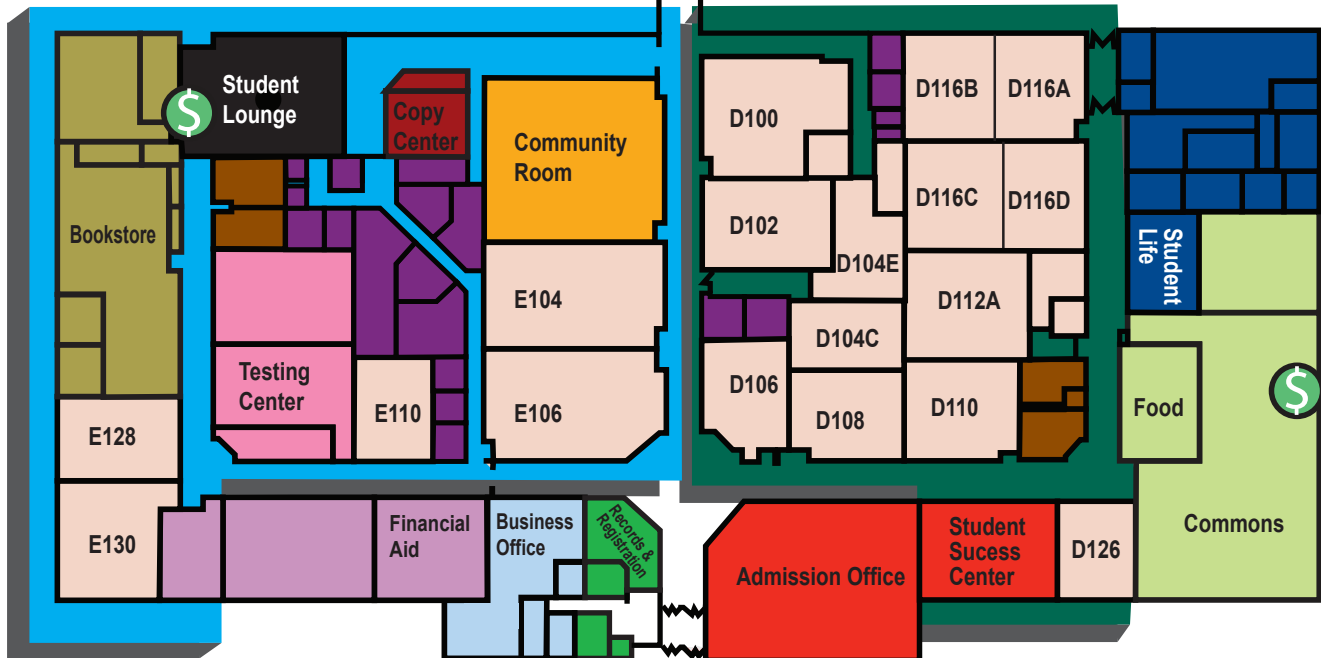

Ivy Tech Community College
8000 South Education Drive
Terre Haute, IN 47802
812-298-2281
1-800-377-4882
www.ivytech.edu

B CLASSROOMS

C CLASSROOMS

E CLASSROOMS

H CLASSROOMS

Level 1

Level 2