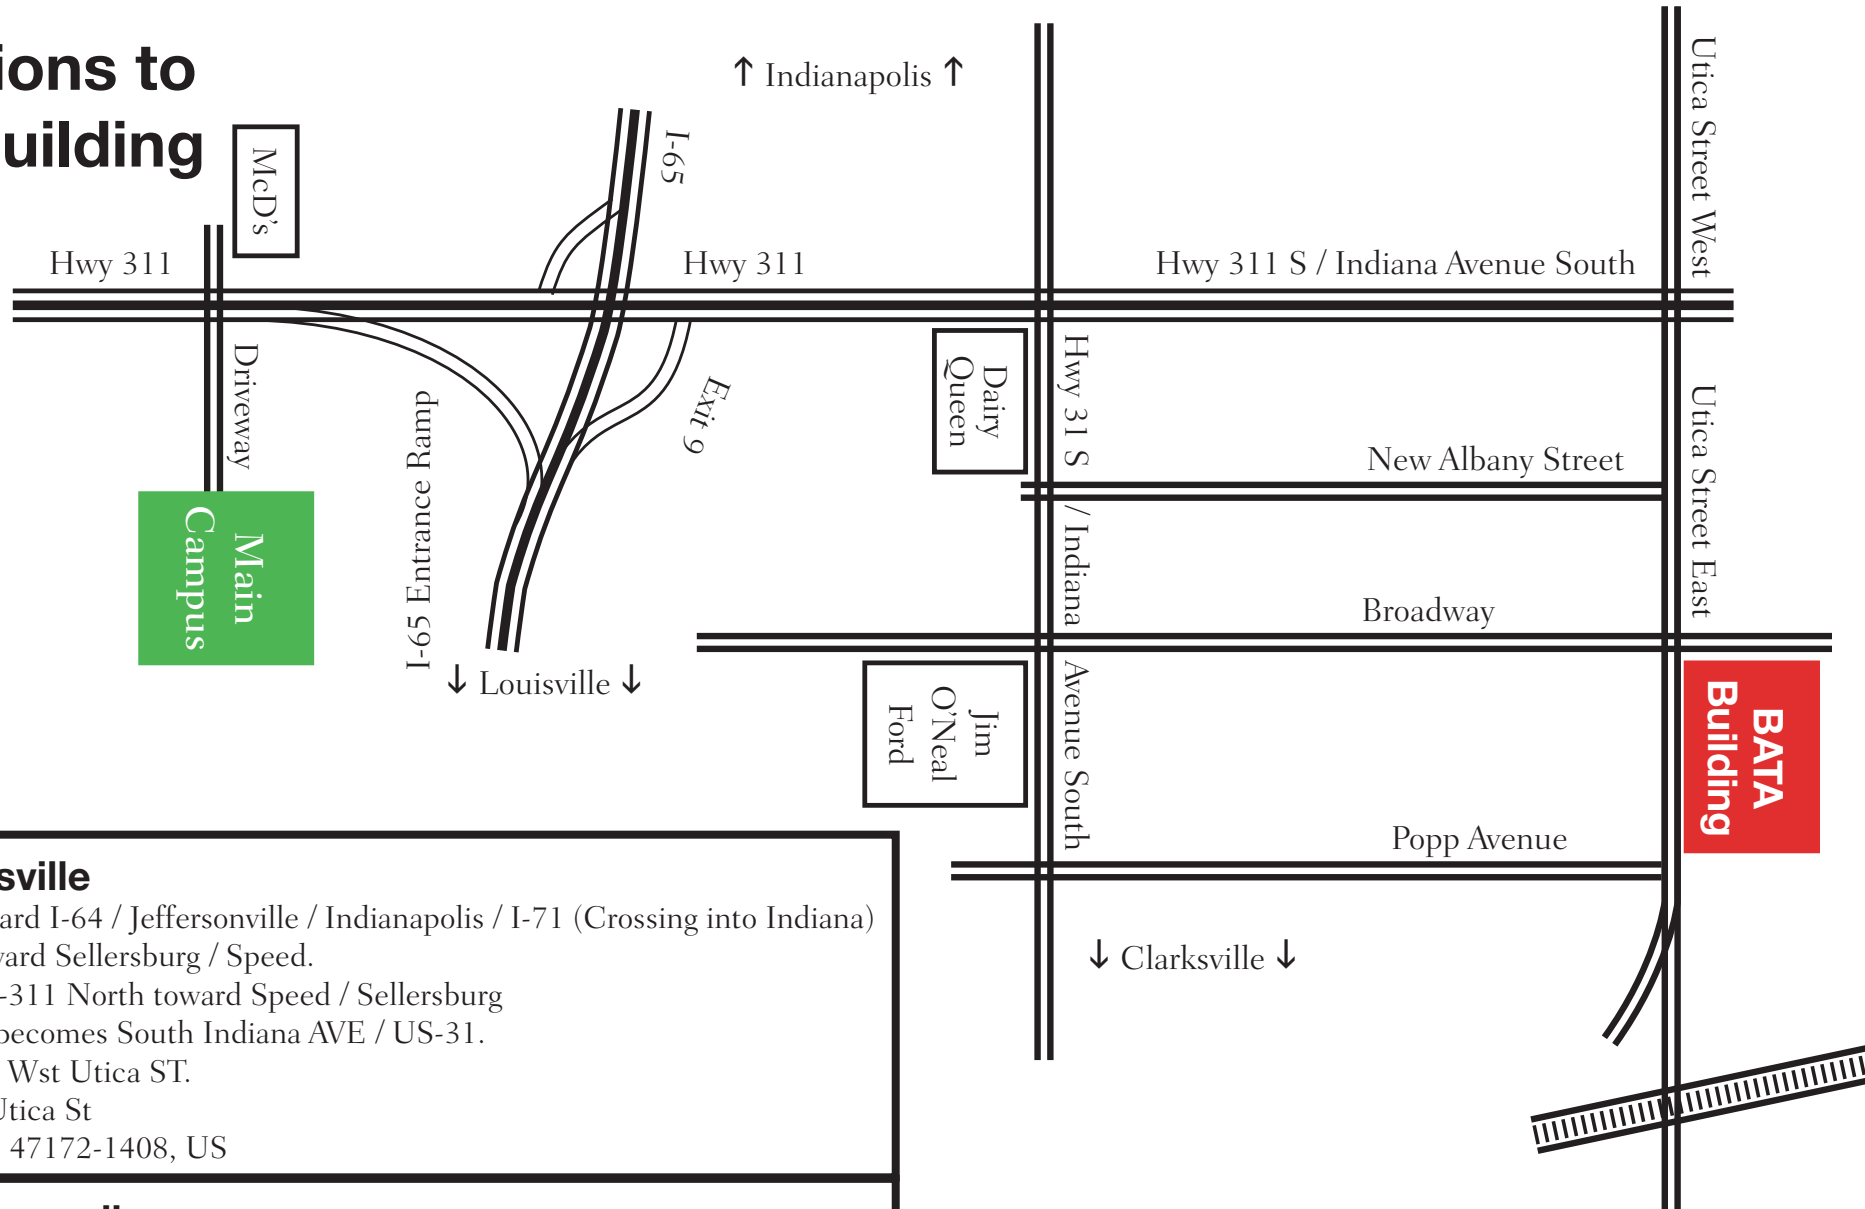

Directions to Bata Building

From Louisville

I-65 North toward I-64 / Jeffersonville / Indianapolis / I-71 (Crossing into Indiana)
Take Exit 9 toward Sellersburg / Speed.
Merge onto IN-311 North toward Speed / Sellersburg
IN-311 North becomes South Indiana AVE / US-31.
Turn right onto Wst Utica ST.
End at 609 E Utica St
Sellersburg, IN 47172-1408, US

From Indianapolis

Merge onto I-65 South
Take the IN-311 exit- Exit 9- toward Sellersburg / New Albany.
Turn Slight Left to take the ramp toward Sellersburg
Turn Left onto IN-311 North
IN-311 North becomes South Indiana Ave / US-31
Turn right onto West Utica St.
End at 609 East Utica St
Sellersburg, IN 47172-1408, US

From Sellersburg (Main Campus)

Start out going North on IN-311 North toward Ohio Ave
IN-311 North becomes South Indiana Ave / US-31
Turn right onto West Utica Street
End at 609 East Utica St
Sellersburg, IN 47172-1408, US