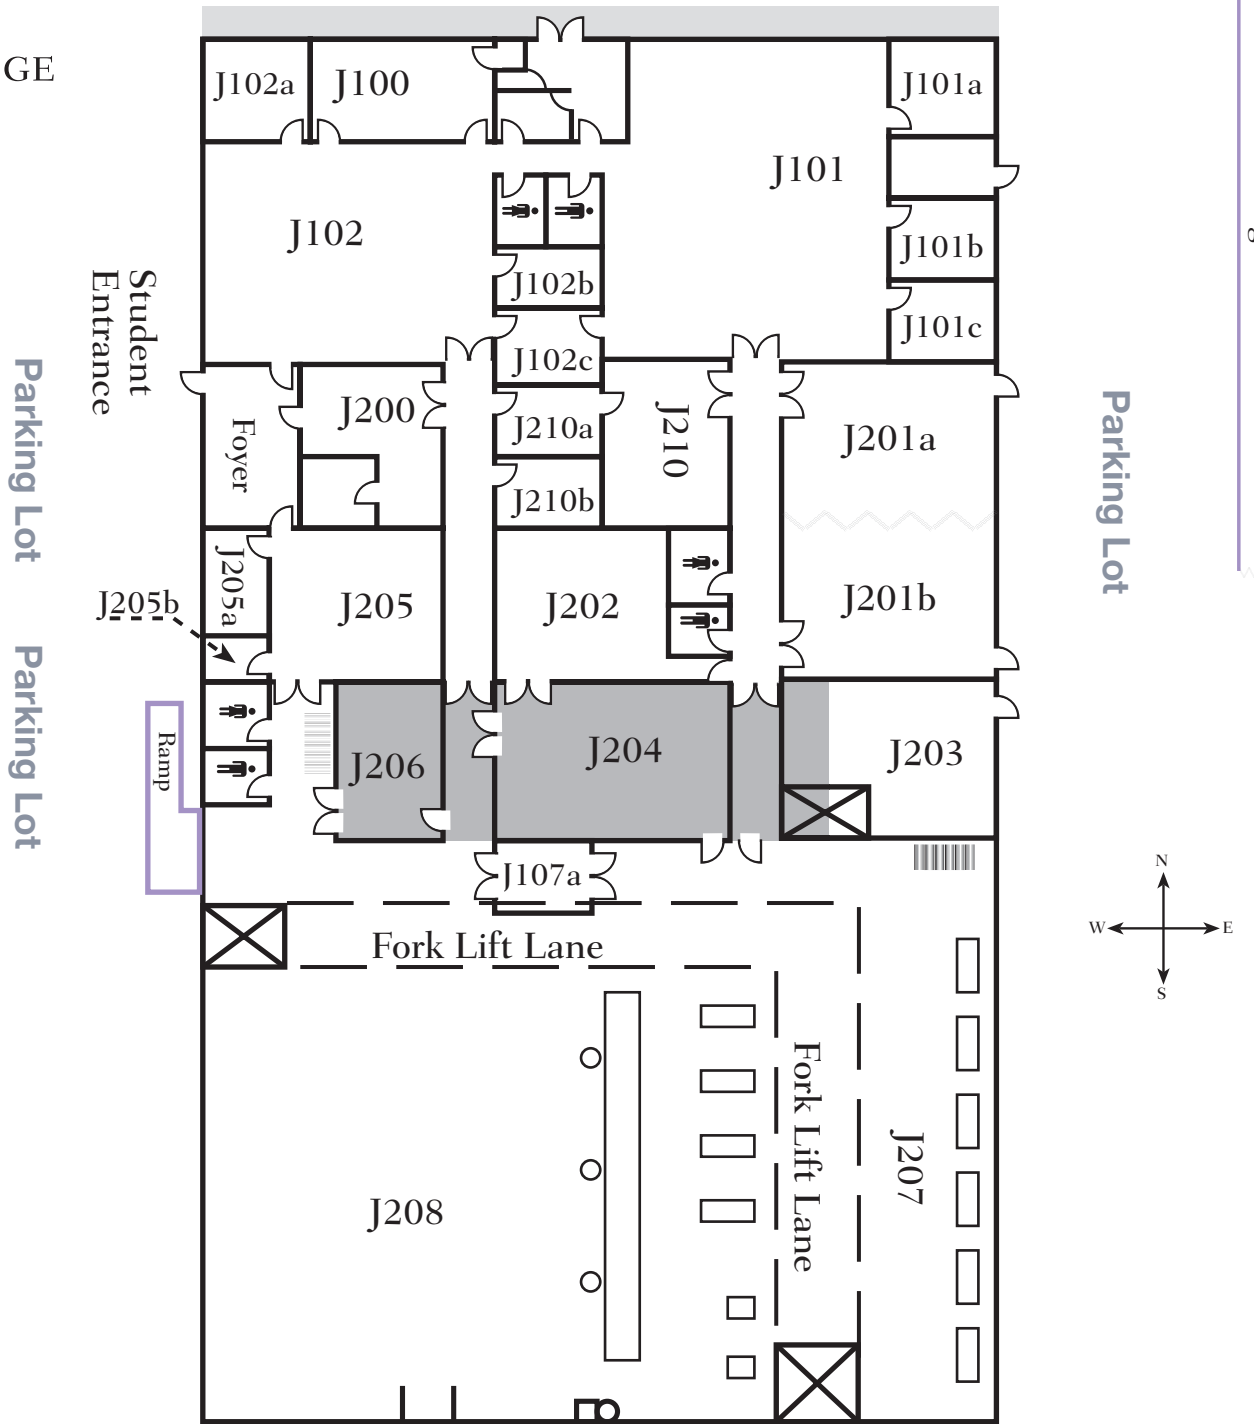

Production Road

Industrial Parkway

Hamburg Pike

**IVY TECH COMMUNITY COLLEGE
OF SOUTHERN INDIANA
JEFFERSONVILLE ANNEX
1638 PRODUCTION RD**

Legend

- 100—Conference Room
- 101—WED Computer Room
- 102—WED Classroom
- 200—Break Room
- 201a—Motor Control Lab
- 201b—Electrical Lecture/Lab
- 202—PLC Lecture/Lab
- 203—Hydraulic & Pneumatic Lab
- 204—Robotics/CNC Lab
- 205—Class Room
- 206—Class Room
- 207—MIT Lab
- 208—WED Lab
- Mezzanine
- 300—Faculty Lounge
- 301—Adjunct Office

Going South on I-65

- Take I-65 S to Exit 5
- Turn Left onto Veterans Parkway
- Turn Right onto Hamburg Pike
- (go approximately 1 mile)
- Turn Right onto Production Blvd
- 1638 is the second building on the left