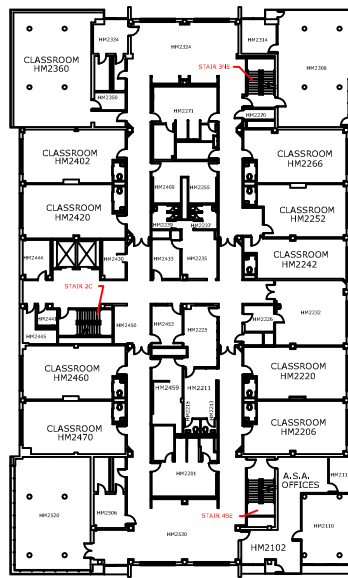

FOR TORNADO OR STORM THREATS, PROCEED TO THE NEAREST STAIRWAY TO THE LOWER LEVEL, THEN PROCEED TO THE NEAREST BLUE "HATCHED" SAFE AREA.

HARSHMAN - SECOND FLOOR PLAN

HARSHMAN - FIRST FLOOR PLAN

HARSHMAN - LOWER LEVEL PLAN