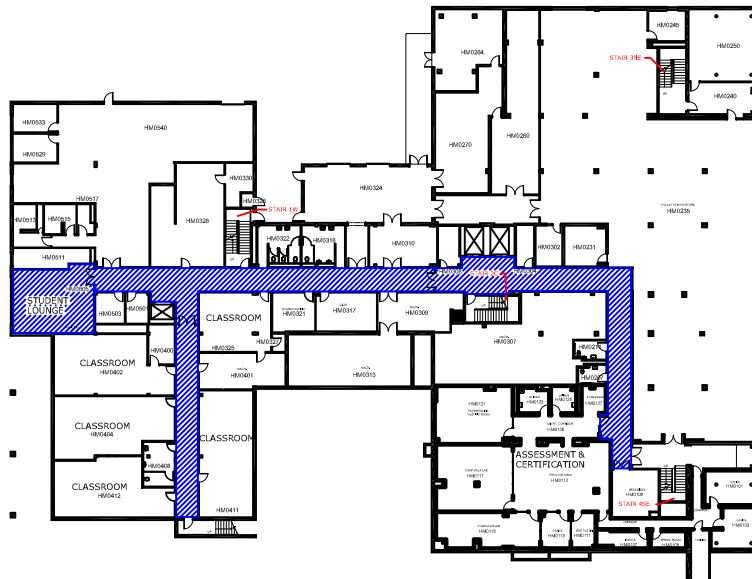

FOR TORNADO OR STORM THREATS, PROCEED TO THE NEAREST STAIRWAY TO THE LOWER LEVEL, THEN PROCEED TO THE NEAREST BLUE "HATCHED" SAFE AREA.

HARSHMAN - SECOND FLOOR PLAN

HARSHMAN - FIRST FLOOR PLAN

HARSHMAN - LOWER LEVEL PLAN