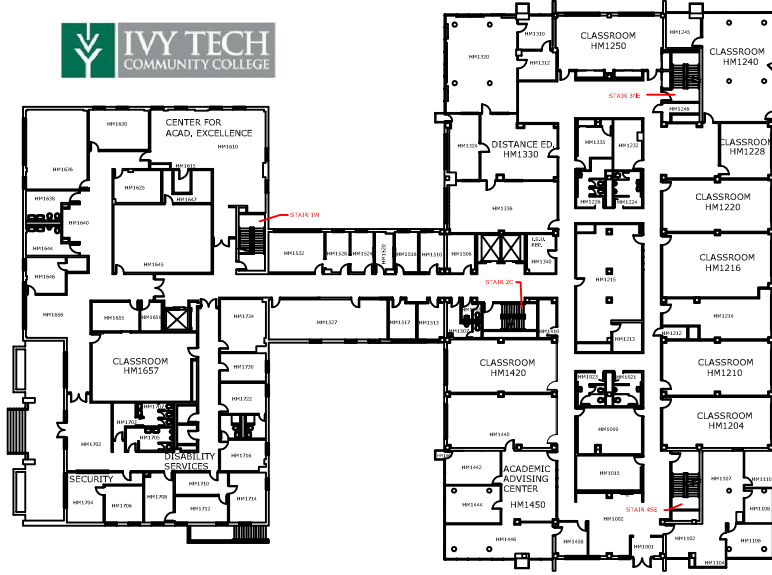

FOR TORNADO OR STORM THREATS, PROCEED TO THE NEAREST STAIRWAY TO THE LOWER LEVEL, THEN PROCEED TO THE NEAREST BLUE "HATCHED" SAFE AREA.

HARSHMAN - SECOND FLOOR PLAN

HARSHMAN - FIRST FLOOR PLAN

HARSHMAN - LOWER LEVEL PLAN