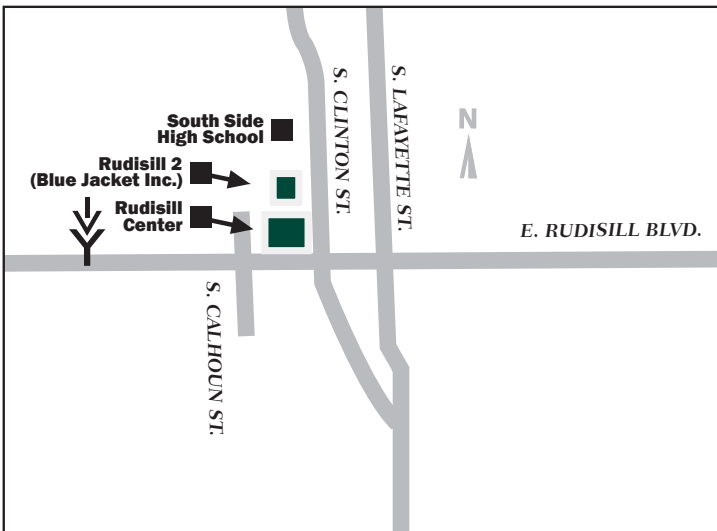

Ivy Tech Community College–Northeast

Vicinity map in relation to Coliseum Campus and North Campus locations

Rudisill Center

201 East Rudisill Boulevard, Suite 108, Fort Wayne, IN 46806
 260-480-2028

Public Safety Academy

7602 Patriot Crossing, Fort Wayne, IN 46816
 260-439-8200

From I-69: Take exit 111A for US-27 South toward Lima Road. Merge onto IN-1/Lima Road/US-27, and continue to follow IN-1/US-27. Ivy Tech-Rudisill Center will be on the left.

From I-469: Take exit 11 for US-27/US-33 toward Fort Wayne. Keep left at the fork, and follow the signs for Fort Wayne. Turn left at US-27/US-33, and continue to follow US-27. Turn left at E. Rudisill Blvd. Ivy Tech-Rudisill Center will be on the right.

From Ivy Tech–Rudisill Center: Continue south on S. Clinton St until you reach S. Lafayette St. Turn right onto S. Lafayette St. and continue through the E. Tillman Rd./S. Lafayette St. intersection until you reach Patriot Crossing on your right (just past Wal-Mart). Turn right onto Patriot Crossing. The Public Safety Academy will be straight ahead.