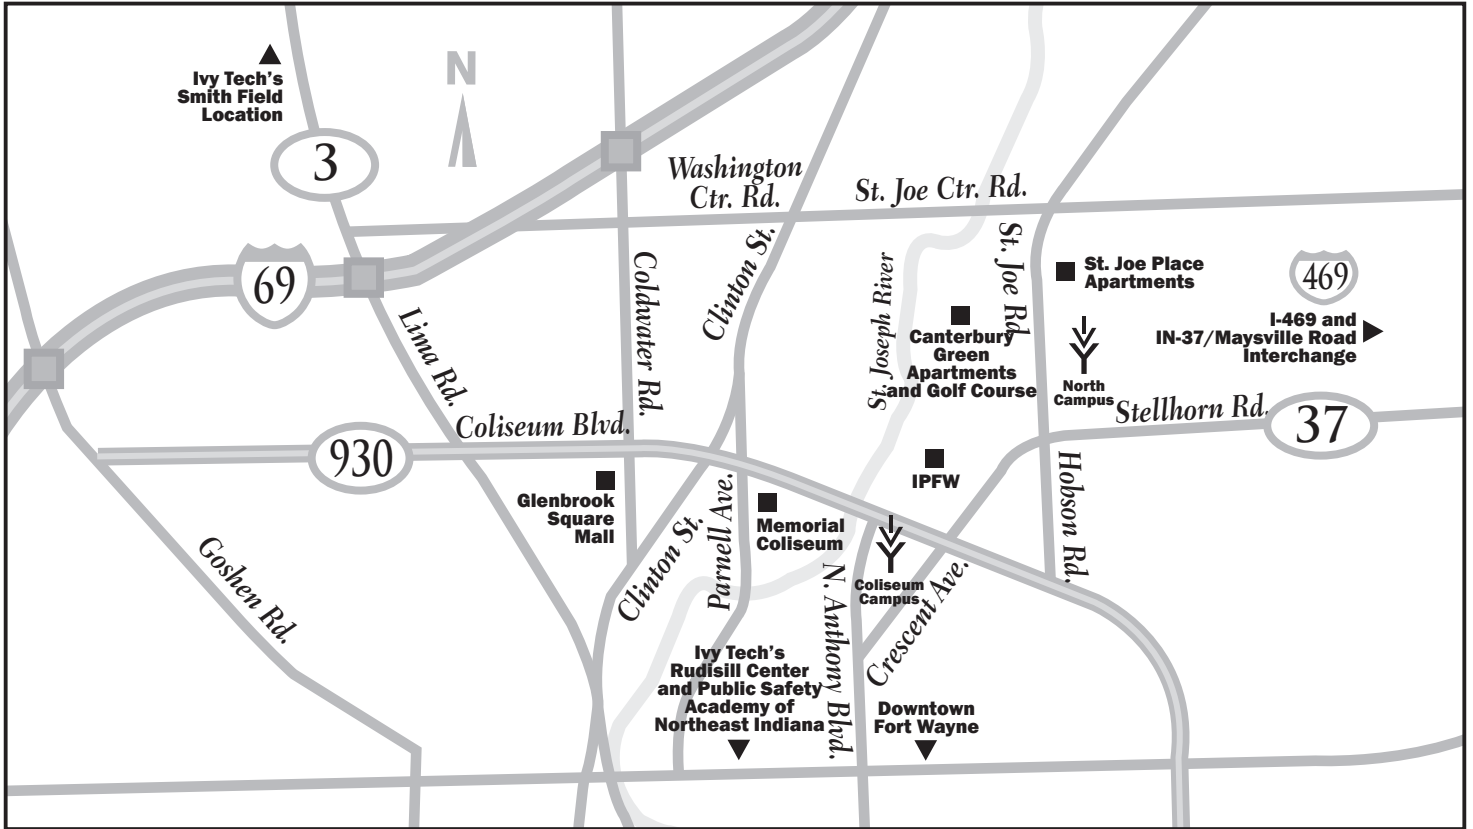

Ivy Tech Community College–Northeast

Vicinity map in relation to Coliseum Campus and North Campus locations

Rudisill Center

201 East Rudisill Boulevard, Suite 108, Fort Wayne, IN 46806
 260-480-2028

Public Safety Academy

7602 Patriot Crossing, Fort Wayne, IN 46816
 260-439-8200

From I-69: Take exit 111A for US-27 South toward Lima Road. Merge onto IN-1/Lima Road/US-27, and continue to follow IN-1/US-27. Ivy Tech-Rudisill Center will be on the left.

From I-469: Take exit 11 for US-27/US-33 toward Fort Wayne. Keep left at the fork, and follow the signs for Fort Wayne. Turn left at US-27/US-33, and continue to follow US-27. Turn left at E. Rudisill Blvd. Ivy Tech-Rudisill Center will be on the right.

From Ivy Tech–Rudisill Center: Continue south on S. Clinton St until you reach S. Lafayette St. Turn right onto S. Lafayette St. and continue through the E. Tillman Rd./S. Lafayette St. intersection until you reach Patriot Crossing on your right (just past Wal-Mart). Turn right onto Patriot Crossing. The Public Safety Academy will be straight ahead.