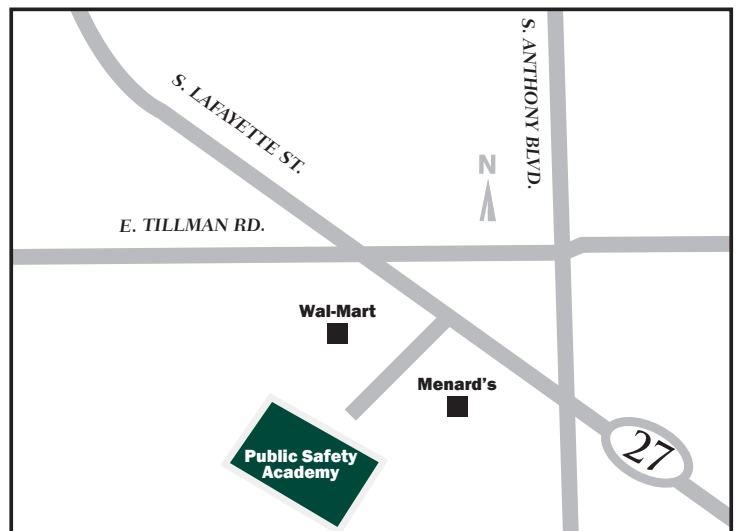

Ivy Tech Community College–Northeast

Vicinity map in relation to Coliseum Campus and North Campus locations

Rudisill Center

201 East Rudisill Boulevard, Suite 108, Fort Wayne, IN 46806
 260-480-2028

Public Safety Academy

7602 Patriot Crossing, Fort Wayne, IN 46816
 260-439-8200

From I-69: Take exit 111A for US-27 South toward Lima Road. Merge onto IN-1/Lima Road/US-27, and continue to follow IN-1/US-27. Ivy Tech-Rudisill Center will be on the left.

From I-469: Take exit 11 for US-27/US-33 toward Fort Wayne. Keep left at the fork, and follow the signs for Fort Wayne. Turn left at US-27/US-33, and continue to follow US-27. Turn left at E. Rudisill Blvd. Ivy Tech-Rudisill Center will be on the right.

From Ivy Tech–Rudisill Center: Continue south on S. Clinton St until you reach S. Lafayette St. Turn right onto S. Lafayette St. and continue through the E. Tillman Rd./S. Lafayette St. intersection until you reach Patriot Crossing on your right (just past Wal-Mart). Turn right onto Patriot Crossing. The Public Safety Academy will be straight ahead.