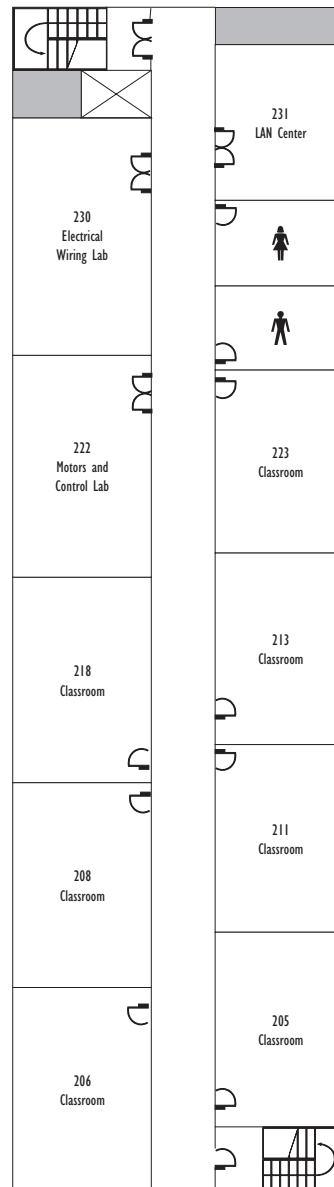

First Floor

Griffin Hall

Ivy Tech Community College

3101 S. Creasy Lane, Lafayette, Indiana 47909

(765) 269-5000, (800) 669-4882

Second Floor

LEGEND

-  Handicapped Entrance
-  Restrooms
-  Service Areas
-  Elevator