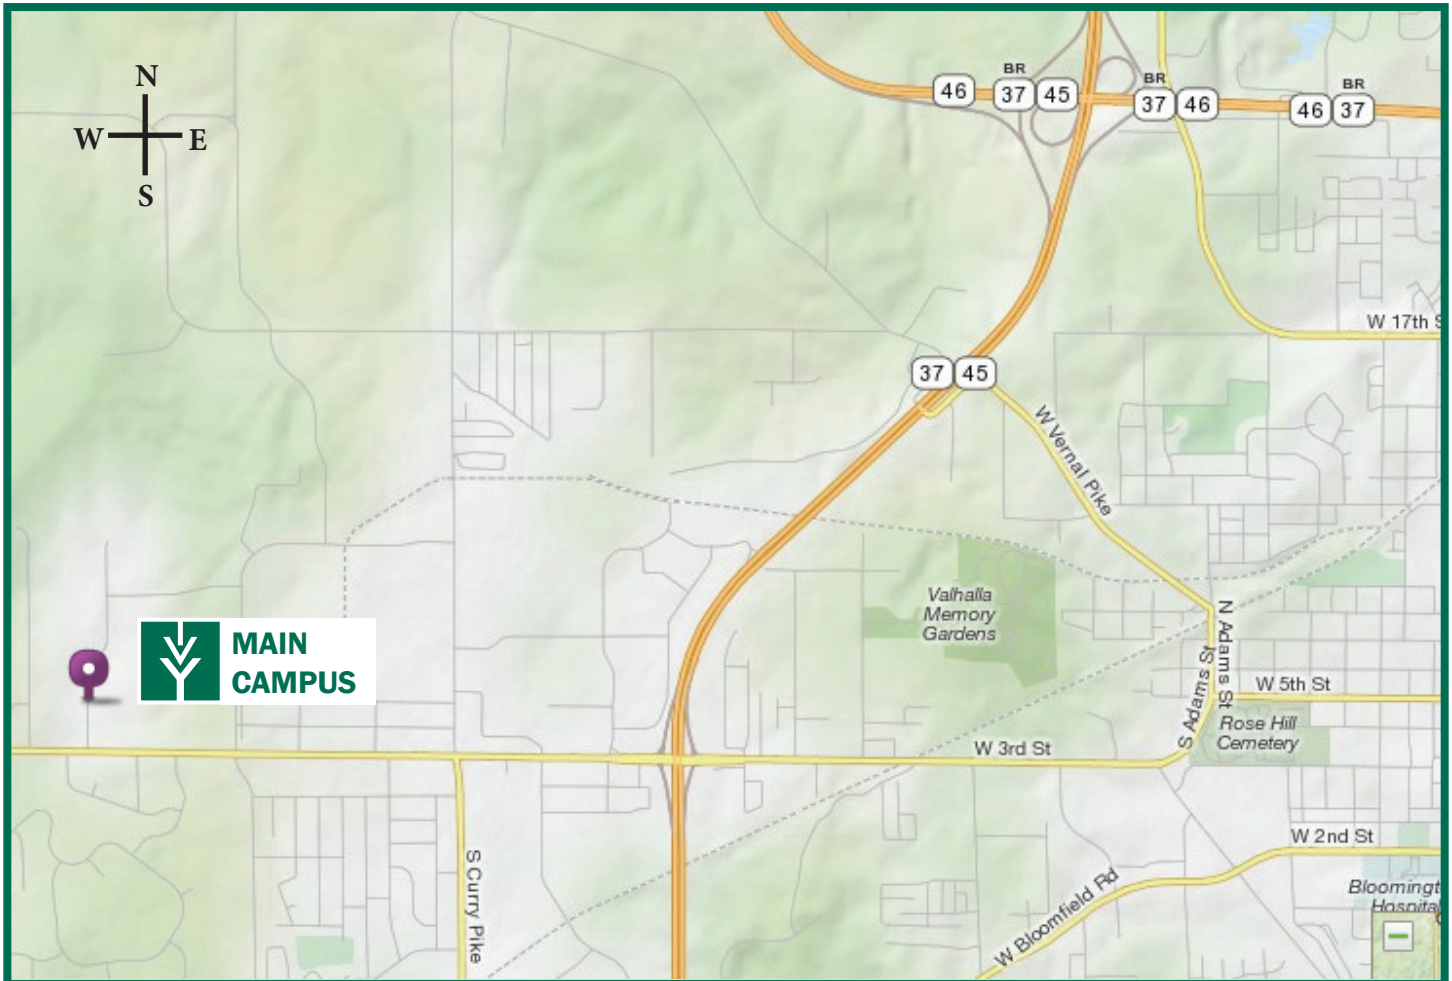

Directions to Ivy Tech Bloomington

Connie and Steve Ferguson Academic Building

200 Daniels Way
Bloomington, IN 47404

Traveling South on IN 37:

Take the 3rd St./Whitehall/IN 48 Exit. Turn right toward Whitehall. Continue straight through four stoplights. Turn right onto Daniels Way at the next stop light (Ivy Tech will be visible to the right as you near the light).

Traveling North on IN 37:

Take the 3rd St./Whitehall/IN 48 Exit. Turn left toward Whitehall. Continue straight through five stoplights. Turn right onto Daniels Way at the next stop light (Ivy Tech will be visible to the right as you near the light).

Traveling East on IN 46:

Take the Bedford Exit onto IN 37 (exits to the right). Merge to the left onto IN 37. Follow directions for traveling south on IN 37.

Traveling West on IN 46:

Take a right turn onto the IN 45/46 Bypass as you near the College Mall area. Travel to IN 37 (stay in left lanes as you approach IN 37). Turn left onto IN 37 toward Bedford. Follow directions for traveling south on IN 37.

SECOND FLOOR

W. Zenith Dr.

Daniels Way

W. State Rd. 48