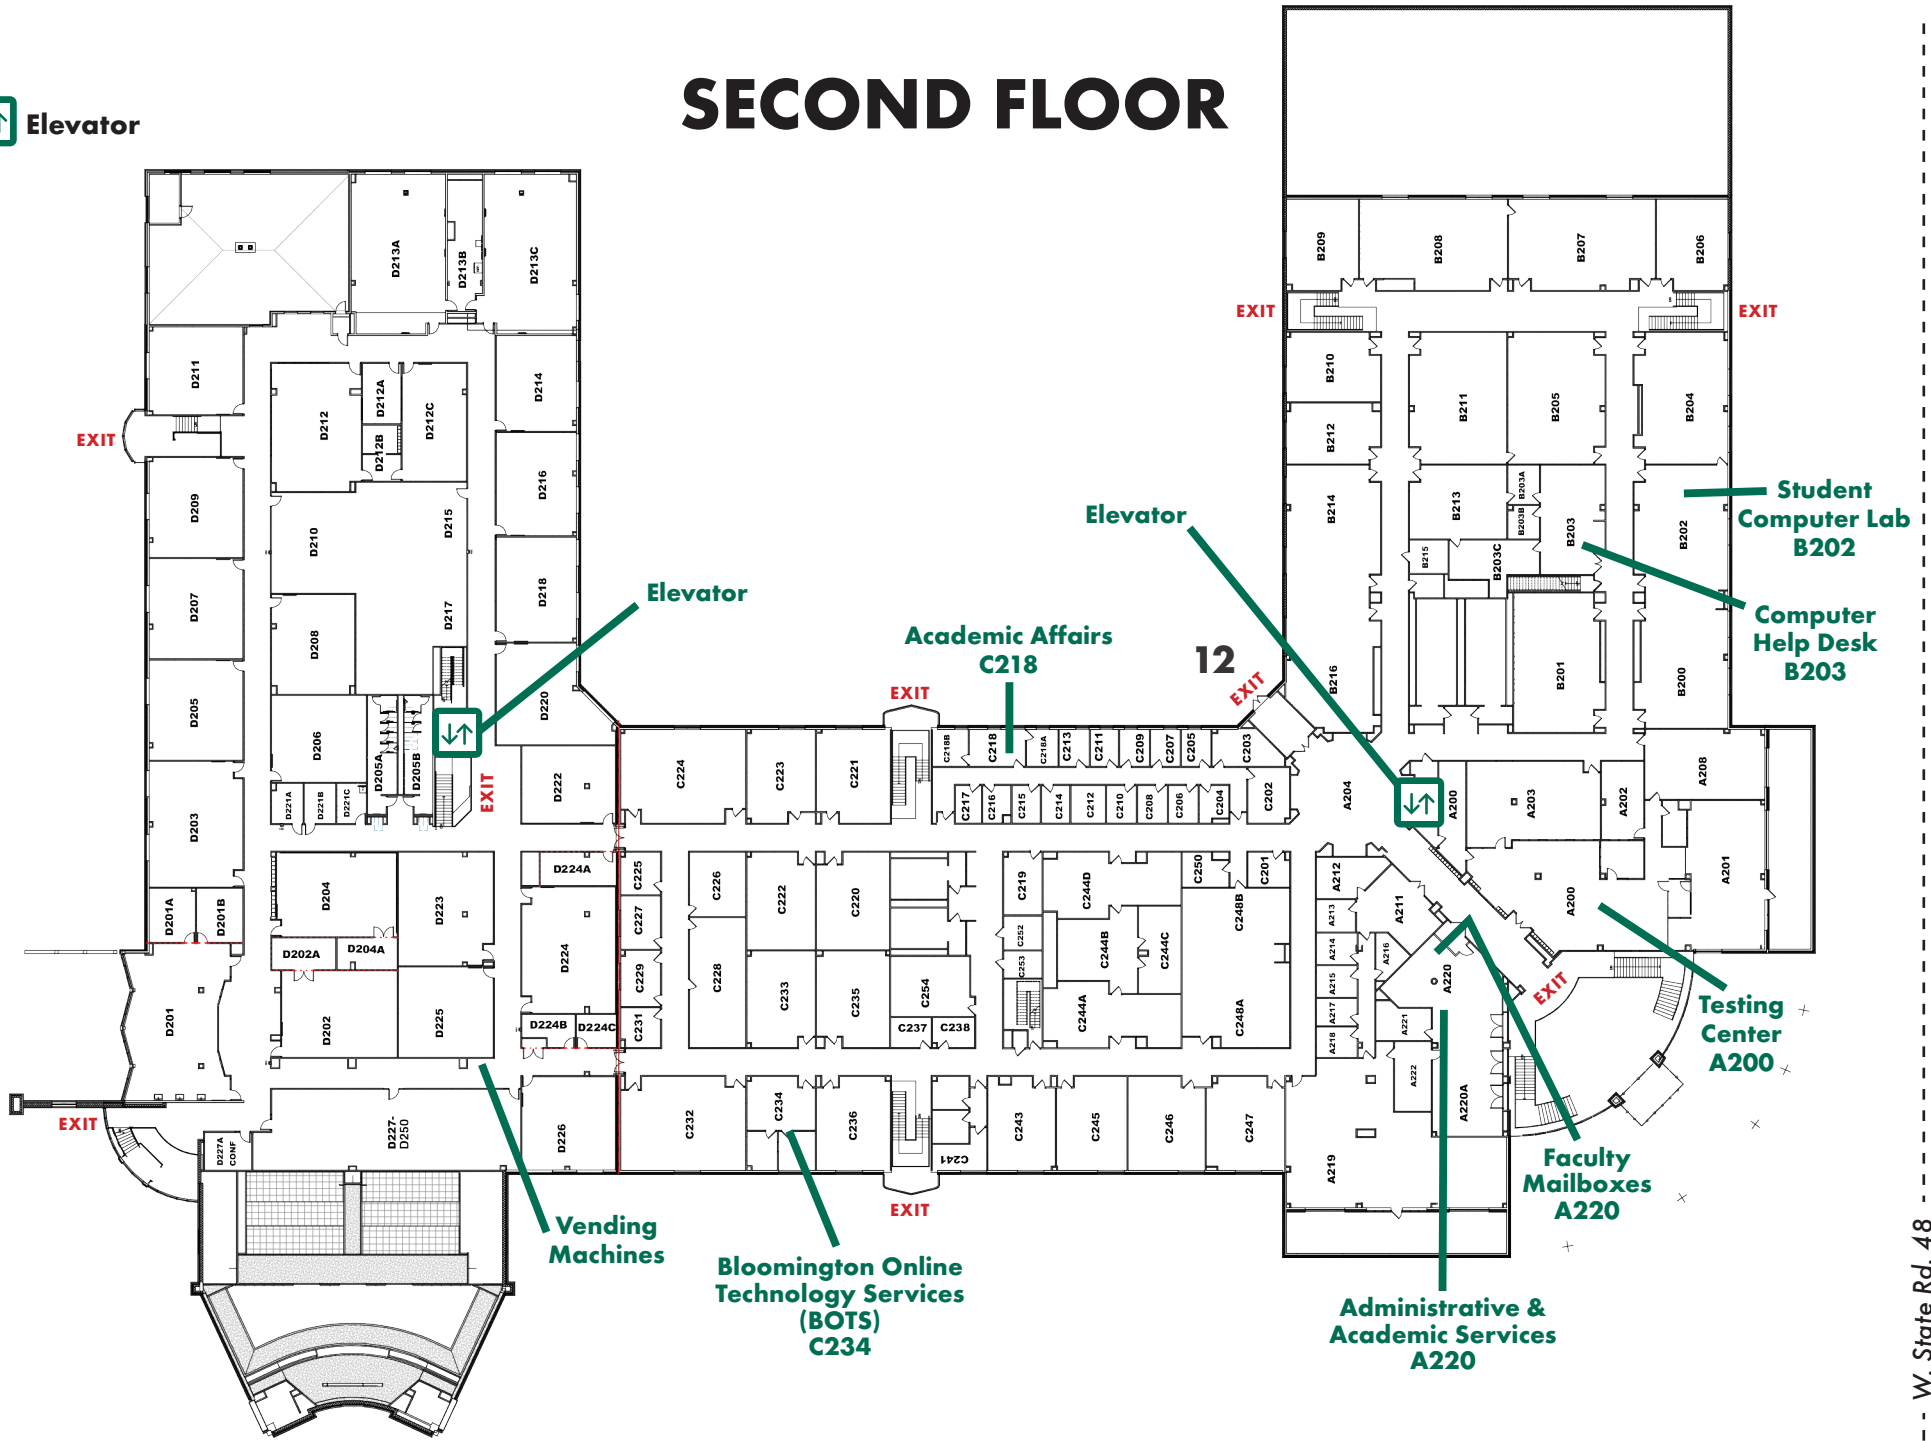

FIRST FLOOR

- Automatic door
- Elevator

The Yellowwood

W. Zenith Dr.

NORTHWEST ENTRANCE

MAIN ENTRANCE (FRONT DESK)

W. State Rd. 48

Daniels Way

SECOND FLOOR

W. Zenith Dr.

Daniels Way

W. State Rd. 48