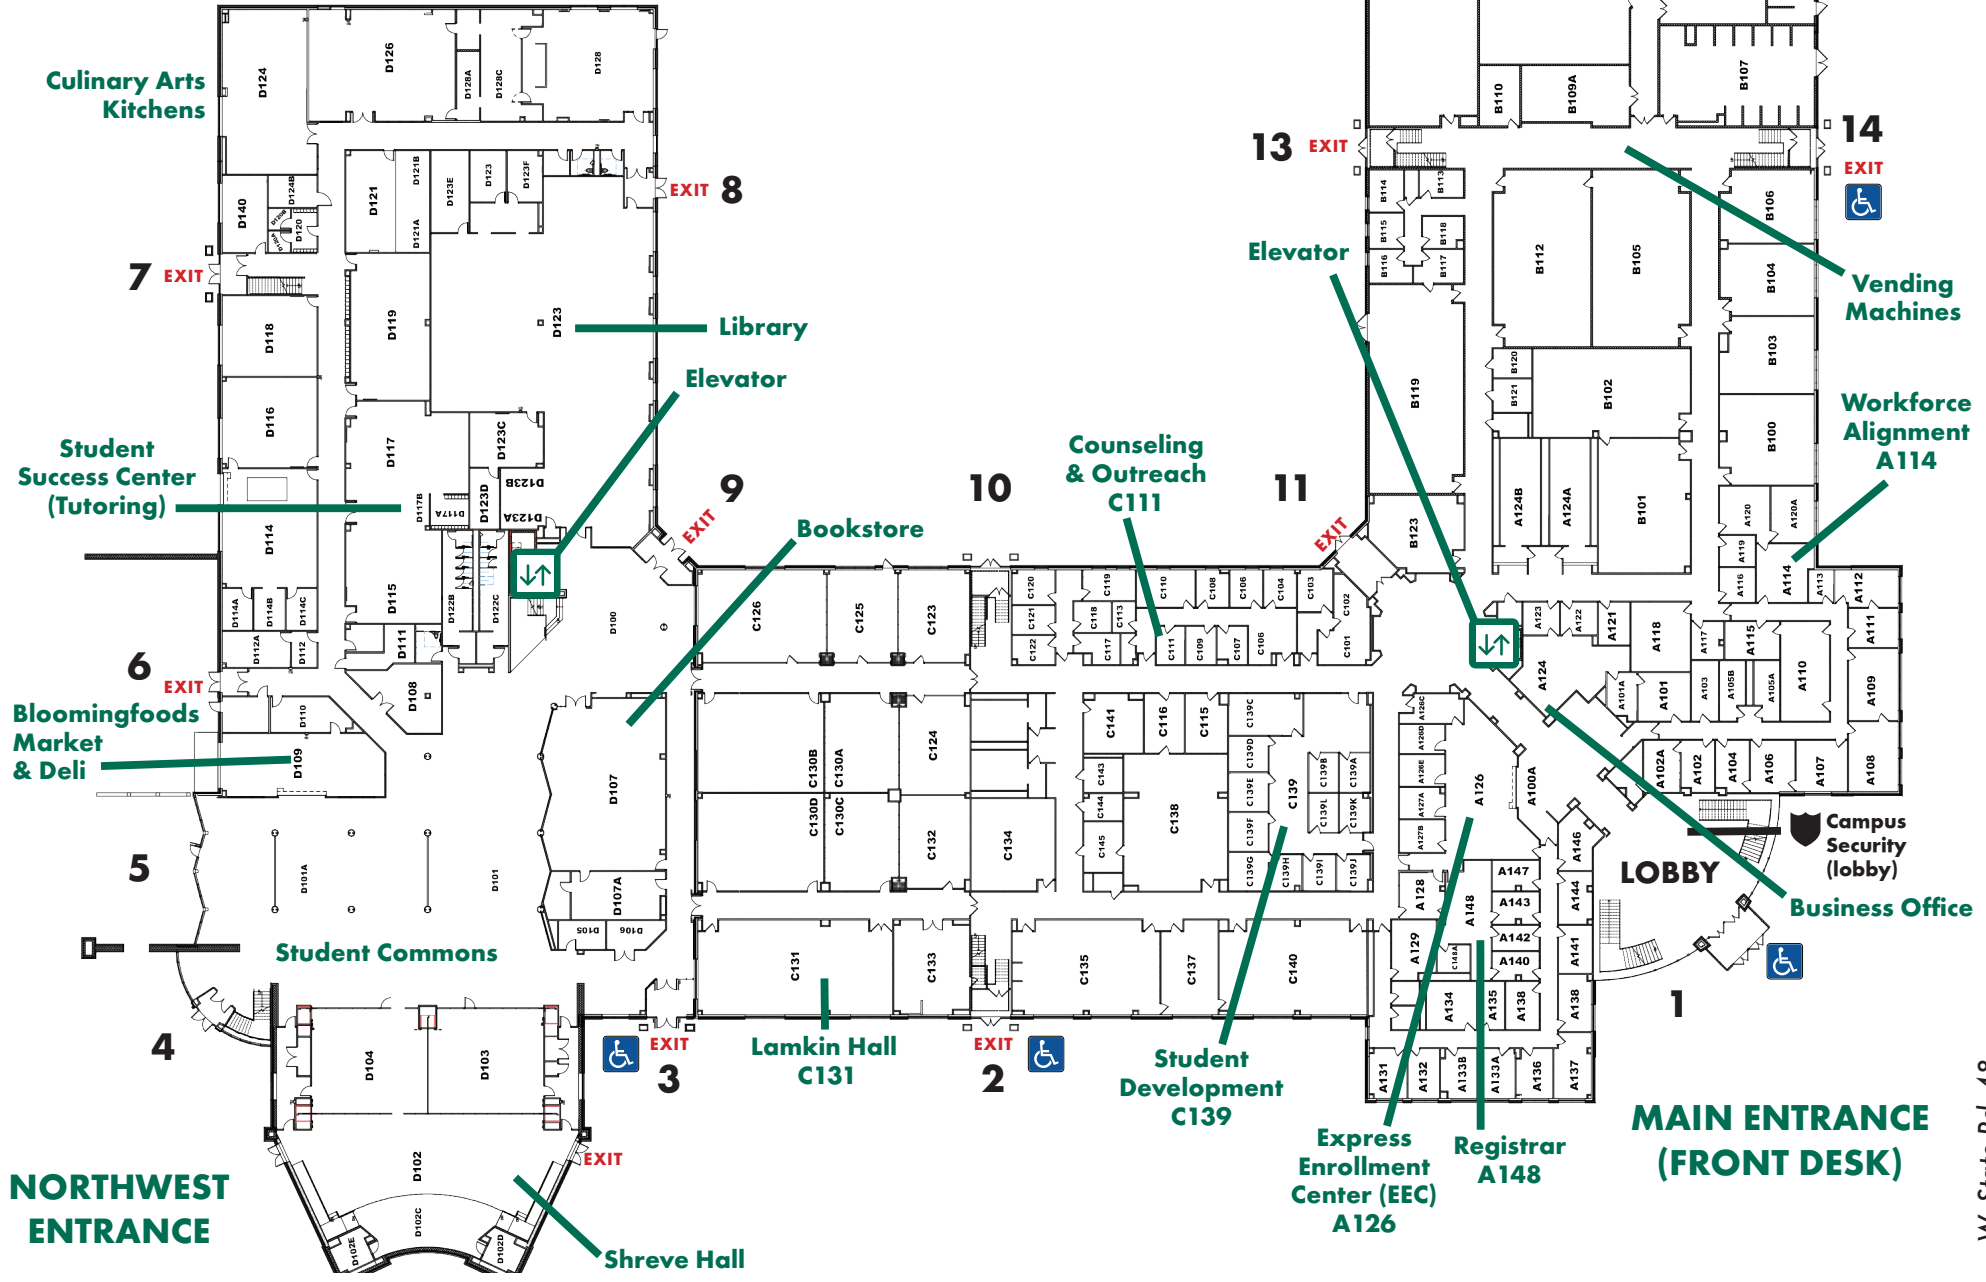

Traveling North on IN 37:

Take the 3rd St./Whitehall/IN 48 Exit. Turn left toward Whitehall. Continue straight through five stoplights. Turn right onto Daniels Way at the next stop light (Ivy Tech will be visible to the right as you near the light).

Traveling East on IN 46:

Take the Bedford Exit onto IN 37 (exits to the right). Merge to the left onto IN 37. Follow directions for traveling south on IN 37.

Traveling West on IN 46:

Take a right turn onto the IN 45/46 Bypass as you near the College Mall area. Travel to IN 37 (stay in left lanes as you approach IN 37). Turn left onto IN 37 toward Bedford. Follow directions for traveling south on IN 37.

FIRST FLOOR

- Automatic door
- Elevator

The Yellowwood

W. Zenith Dr.

NORTHWEST ENTRANCE

MAIN ENTRANCE (FRONT DESK)

W. State Rd. 48

Daniels Way

SECOND FLOOR

W. Zenith Dr.

Daniels Way

W. State Rd. 48